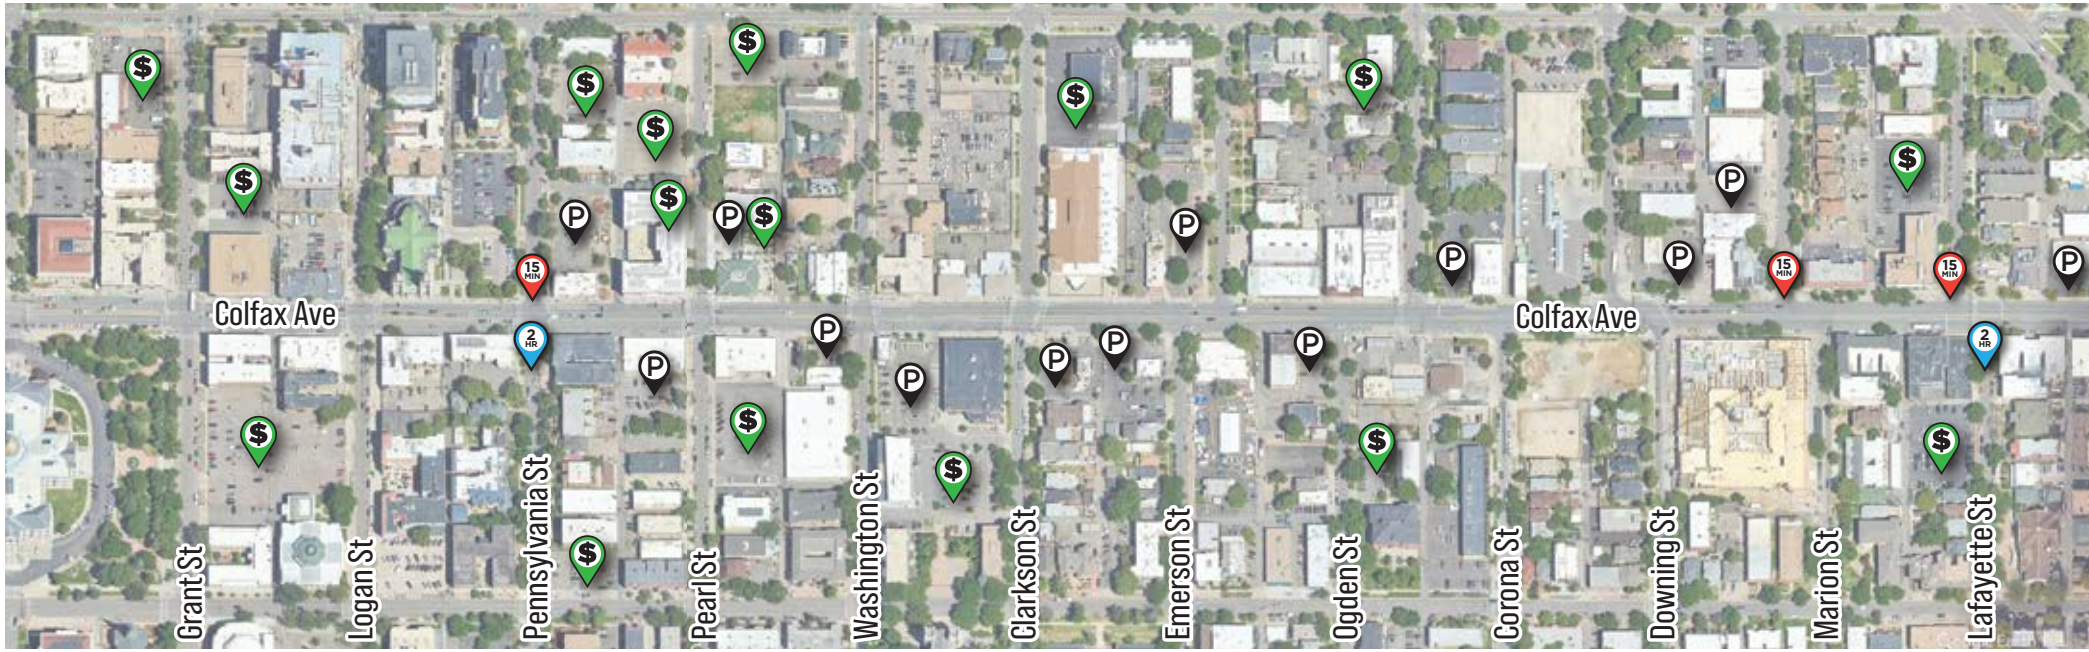

# Plan Your Trip

## East Colfax Avenue - Parking Location Map

(this map will be updated as new information is available)

**Key**

- Business Parking Lot
- 15 Minute Street Parking
- 2 Hour Street Parking
- Paid Parking Lot

## East Colfax Avenue - Parking Location Map

(this map will be updated as new information is available)

<b>Key</b>	 Business Parking Lot	 15 Minute Street Parking	 2 Hour Street Parking	 Paid Parking Lot
------------	--	--	---	--