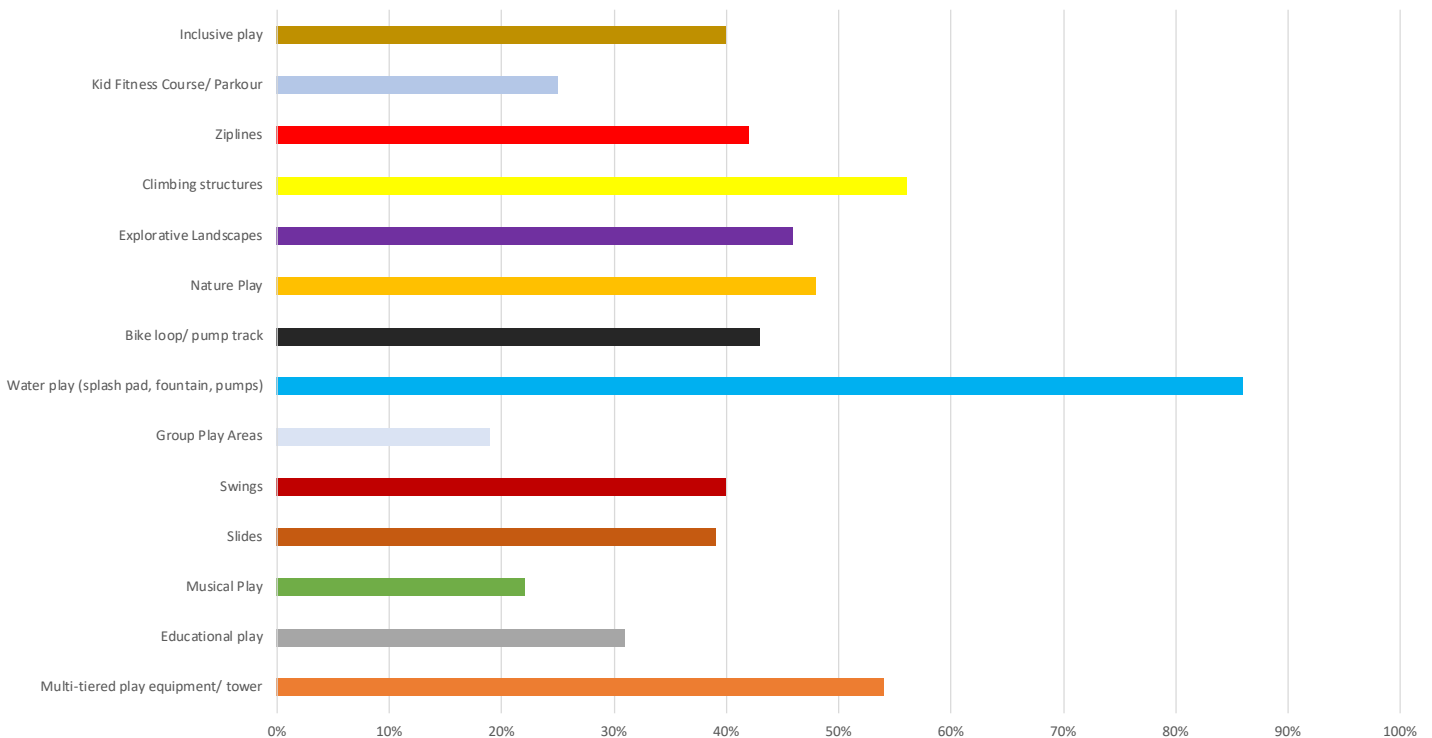

4.) What types of improvements would you most like to see at the playground?

Multi-tiered play equipment/ tower

54 Responses
54.00%

Bike loop/ pump track

43 Responses
43.00%

Educational play

31 Responses
31.00%

Nature Play

48 Responses
48.00%

Musical Play

22 Responses
22.00%

Explorative Landscapes

46 Responses
46.00%

Slides

39 Responses
39.00%

Climbing structures

56 Responses
56.00%

Swings

40 Responses
40.00%

Ziplines

42 Responses
42.00%

Group Play Areas

19 Responses
19.00%

Kid Fitness Course/ Parkour

25 Responses
25.00%

Water play (splash pad, fountain, pumps)

86 Responses
86.00%

Inclusive play

40 Responses
40.00%