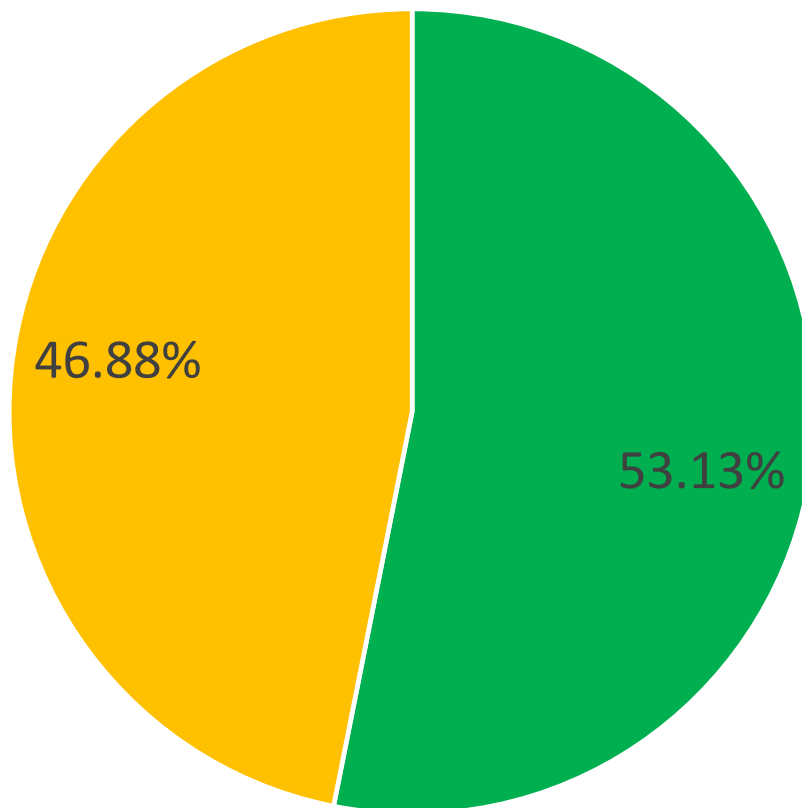

2.) Which concept do you prefer?

Rocket/Space Theme

51 Responses

53.13%

Farmer Thomas M. Sloan Theme

45 Responses

46.88%

■ Rocket/Space Theme

■ Farmer Thomas M. Sloan Theme