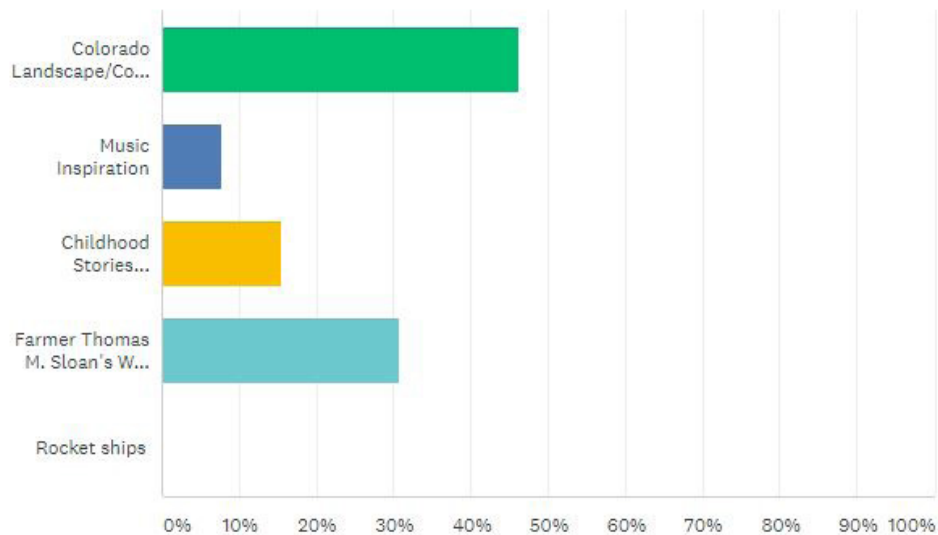

Answered: 13 Skipped: 0

ANSWER CHOICES	RESPONSES
▼ Colorado Landscape/Connection to Nature	46.15% 6
▼ Music Inspiration	7.69% 1
▼ Childhood Stories (Charlotte's Web, Alice in Wonderland, Etc.)	15.38% 2
▼ Farmer Thomas M. Sloan's Well (History of the Area)	30.77% 4
▼ Rocket ships	0.00% 0
TOTAL	13