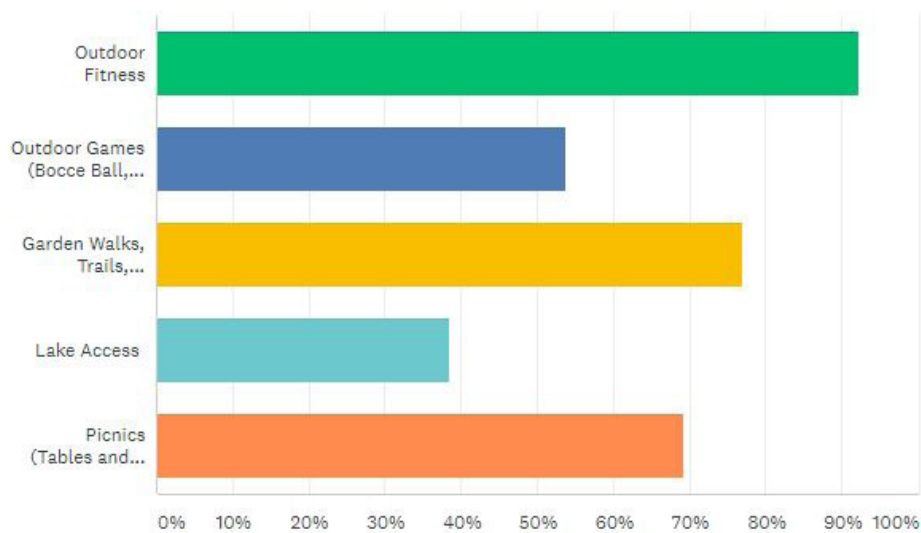

Total Respondents: 13

Infant and young toddler area

Comments (1)

Q4

Customize

Save as ▾

What other activities do you like to do at Sloan's Lake? (Select all that apply)

Answered: 13 Skipped: 0

ANSWER CHOICES	RESPONSES
Outdoor Fitness	92.31% 12
Outdoor Games (Bocce Ball, Ping Pong, Corn Hole, Chess)	53.85% 7
Garden Walks, Trails, Landforms, and Passive Space	76.92% 10
Lake Access	38.46% 5
Picnics (Tables and Shade Shelters)	69.23% 9
Total Respondents: 13	