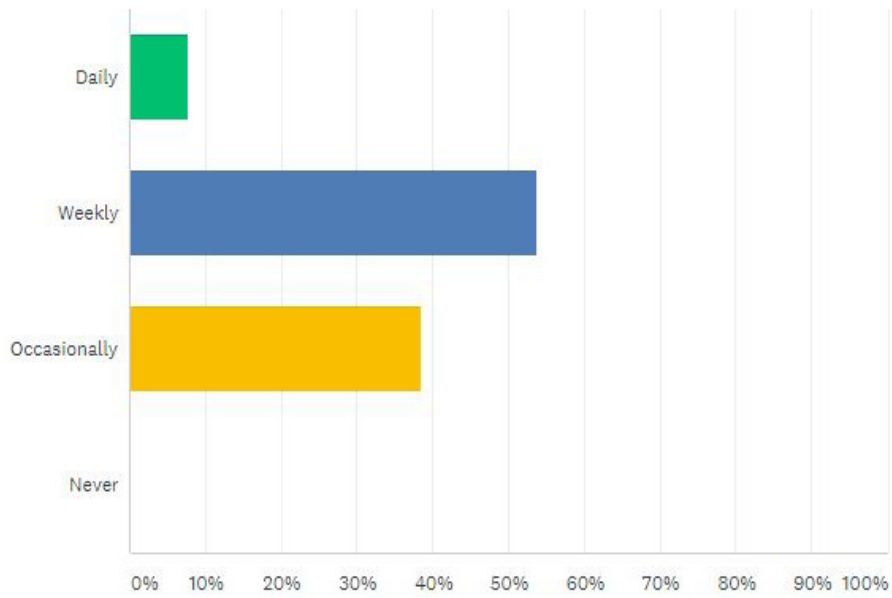

Q1

 [Customize](#) [Save as](#) 

How often do you use the playground?

Answered: 13 Skipped: 0

ANSWER CHOICES	RESPONSES
▼ Daily	0.00% 0
▼ Weekly	23.08% 3
▼ Occasionally	61.54% 8
▼ Never	15.38% 2
TOTAL	13

Q2

 Customize  Save as ▼

How often would you use the playground if other features you enjoy were implemented?

Answered: 13 Skipped: 0

ANSWER CHOICES	RESPONSES
▼ Daily	7.69% 1
▼ Weekly	53.85% 7
▼ Occasionally	38.46% 5
▼ Never	0.00% 0
TOTAL	13