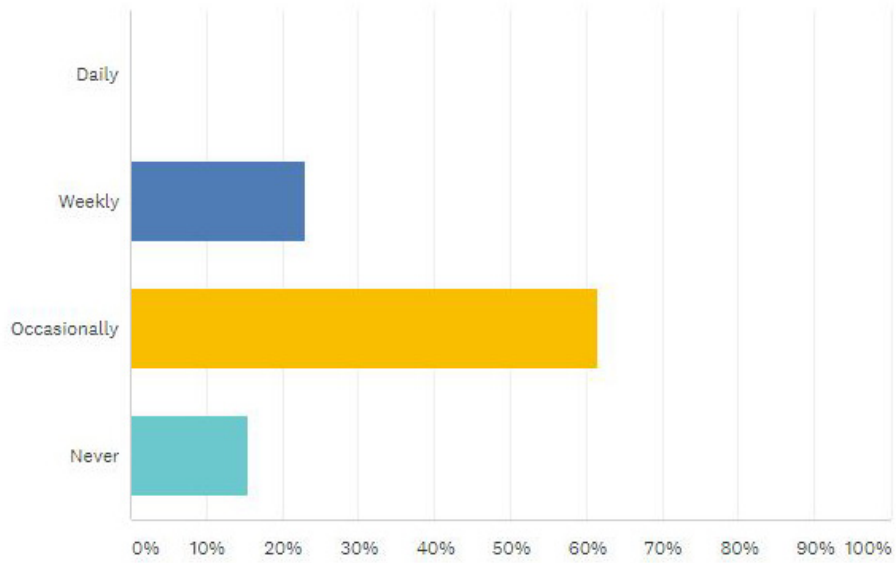

Q1

 [Customize](#) [Save as](#) 

How often do you use the playground?

Answered: 13 Skipped: 0

ANSWER CHOICES	RESPONSES
▼ Daily	0.00% 0
▼ Weekly	23.08% 3
▼ Occasionally	61.54% 8
▼ Never	15.38% 2
TOTAL	13

Q2

 Customize  Save as ▼

How often would you use the playground if other features you enjoy were implemented?

Answered: 13 Skipped: 0

ANSWER CHOICES	RESPONSES
▼ Daily	7.69% 1
▼ Weekly	53.85% 7
▼ Occasionally	38.46% 5
▼ Never	0.00% 0
TOTAL	13