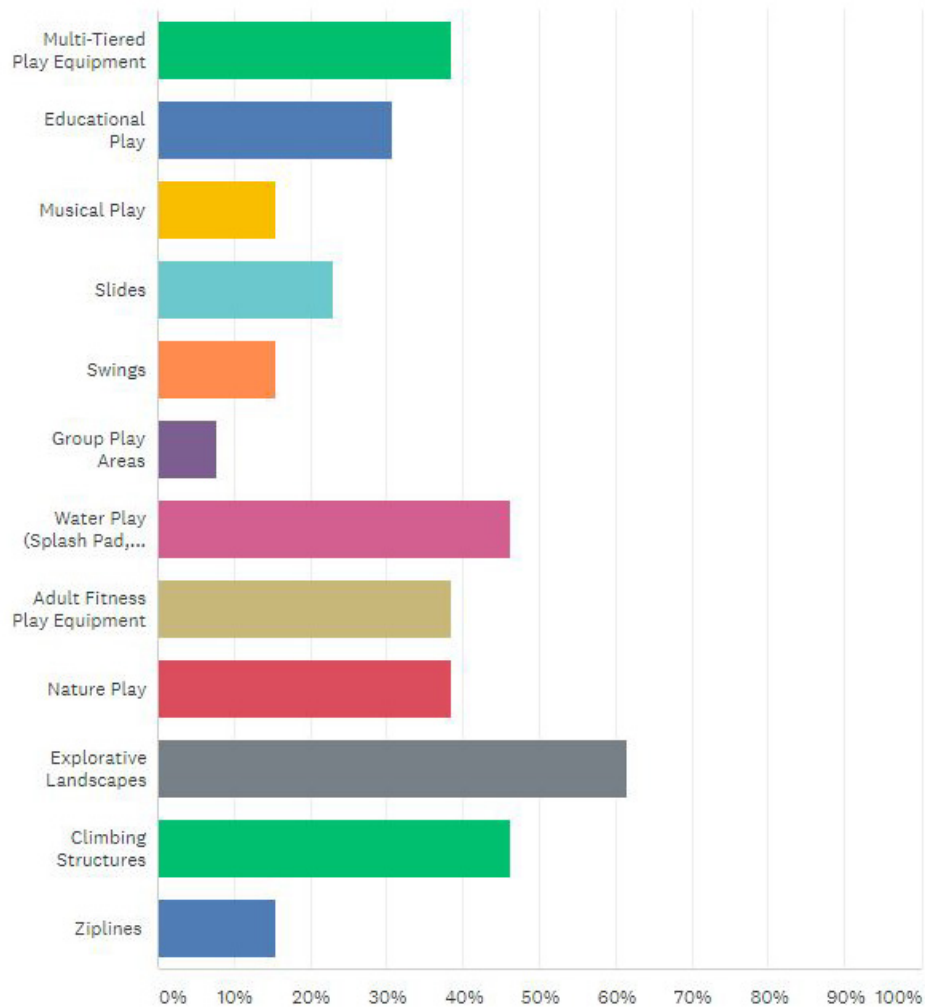

What type of improvements would you most like to see at the playground? (Select top three)

Answered: 13 Skipped: 0

ANSWER CHOICES	RESPONSES
Multi-Tiered Play Equipment	38.46% 5
Educational Play	30.77% 4
Musical Play	15.38% 2
Slides	23.08% 3
Swings	15.38% 2
Group Play Areas	7.69% 1
Water Play (Splash Pad, Fountain, Pumps)	46.15% 6
Adult Fitness Play Equipment	38.46% 5
Nature Play	38.46% 5
Explorative Landscapes	61.54% 8
Climbing Structures	46.15% 6
Ziplines	15.38% 2

Total Respondents: 13

Infant and young toddler area

Comments (1)