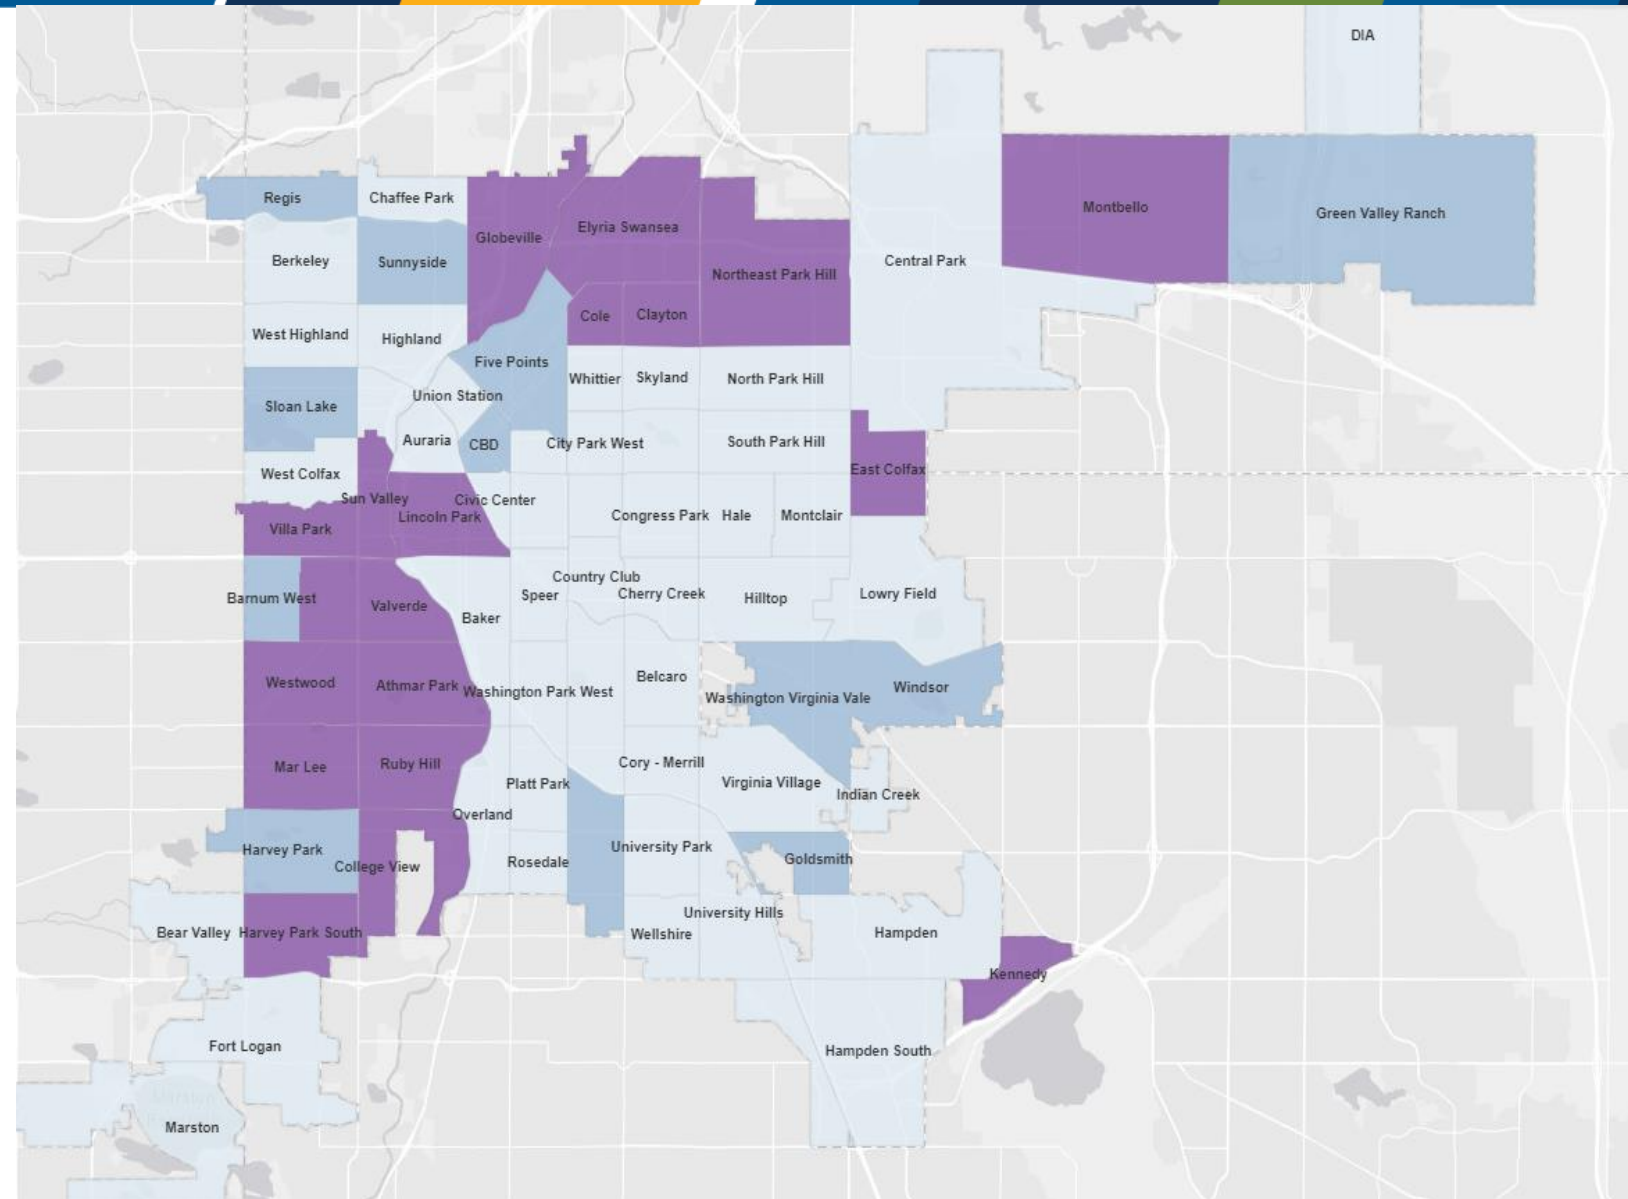

# DCCP Priority Neighborhood Map

## Priority Neighborhoods

- Sun Valley
- Globeville
- Westwood
- Barnum
- Lincoln Park
- Villa Park
- Elyria Swansea
- Clayton
- Montbello
- Northeast Park Hill
- Valverde
- College View - South Platte
- Athmar Park
- Cole
- East Colfax
- Ruby Hill
- Mar Lee
- Kennedy
- Harvey Park South