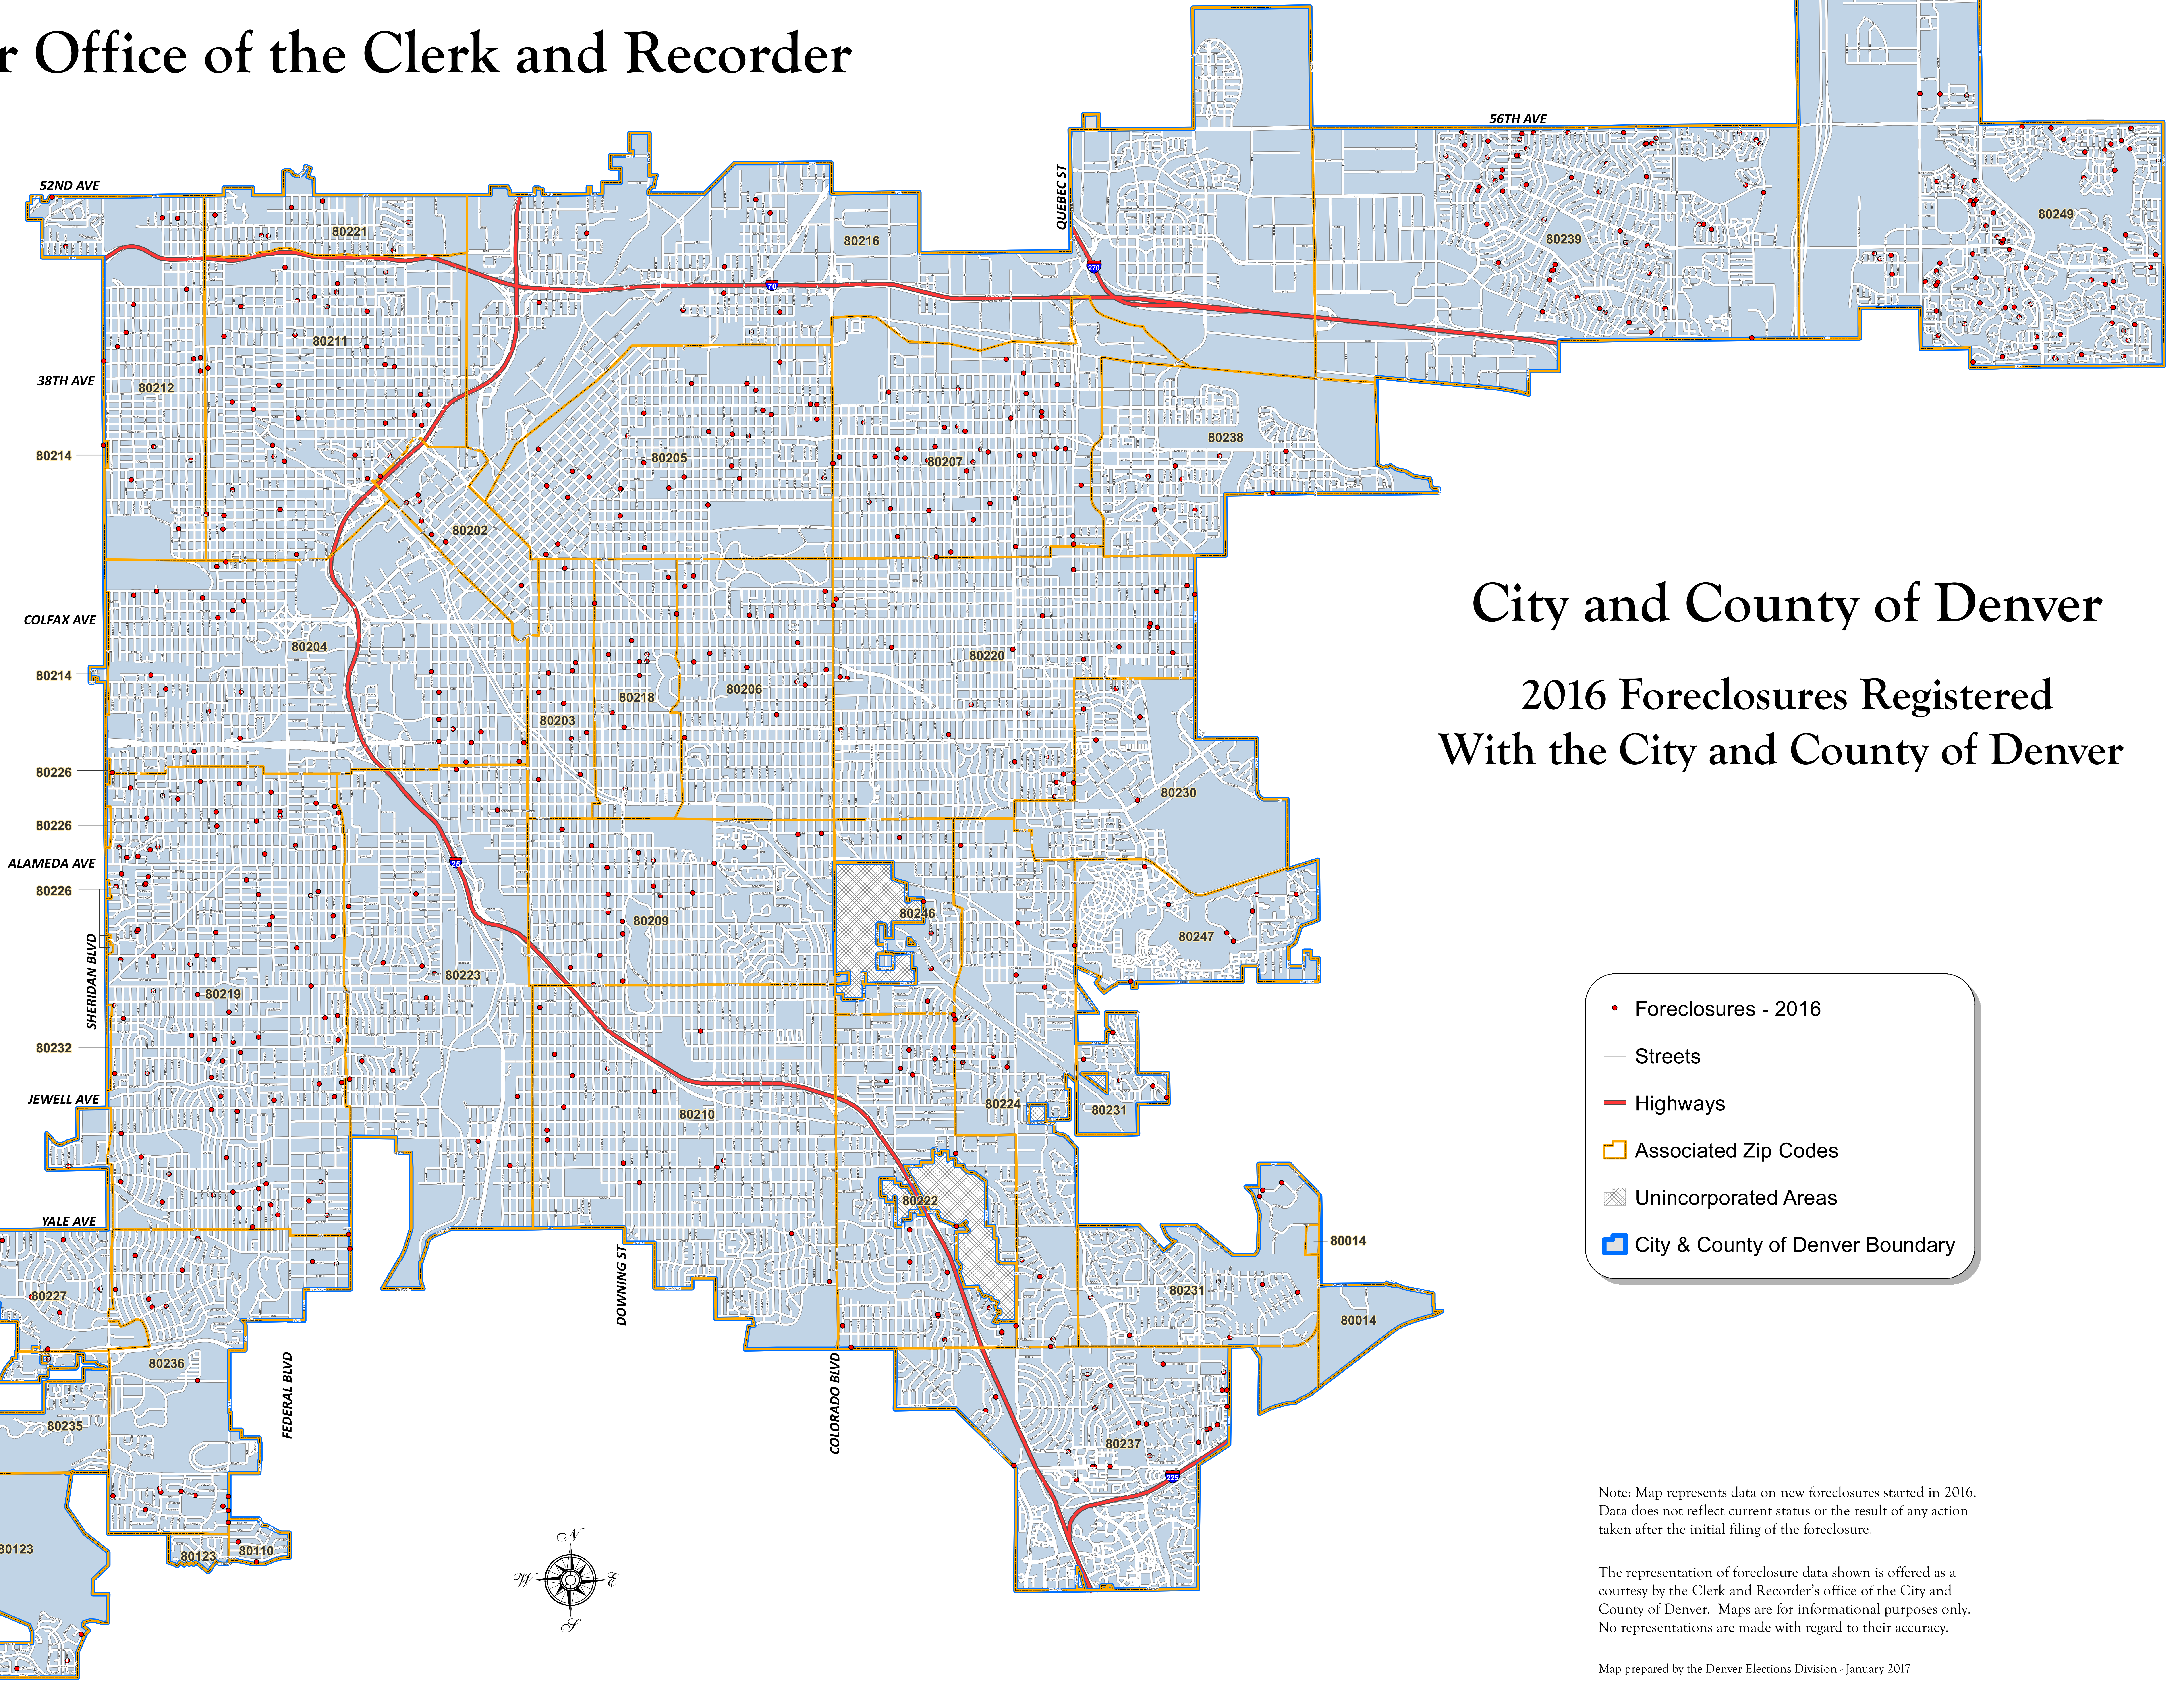

Denver Office of the Clerk and Recorder

City and County of Denver

2016 Foreclosures Registered With the City and County of Denver

- Foreclosures - 2016
- Streets
- Highways
- Associated Zip Codes
- ▨ Unincorporated Areas
- ▭ City & County of Denver Boundary

Note: Map represents data on new foreclosures started in 2016. Data does not reflect current status or the result of any action taken after the initial filing of the foreclosure.

The representation of foreclosure data shown is offered as a courtesy by the Clerk and Recorder's office of the City and County of Denver. Maps are for informational purposes only. No representations are made with regard to their accuracy.