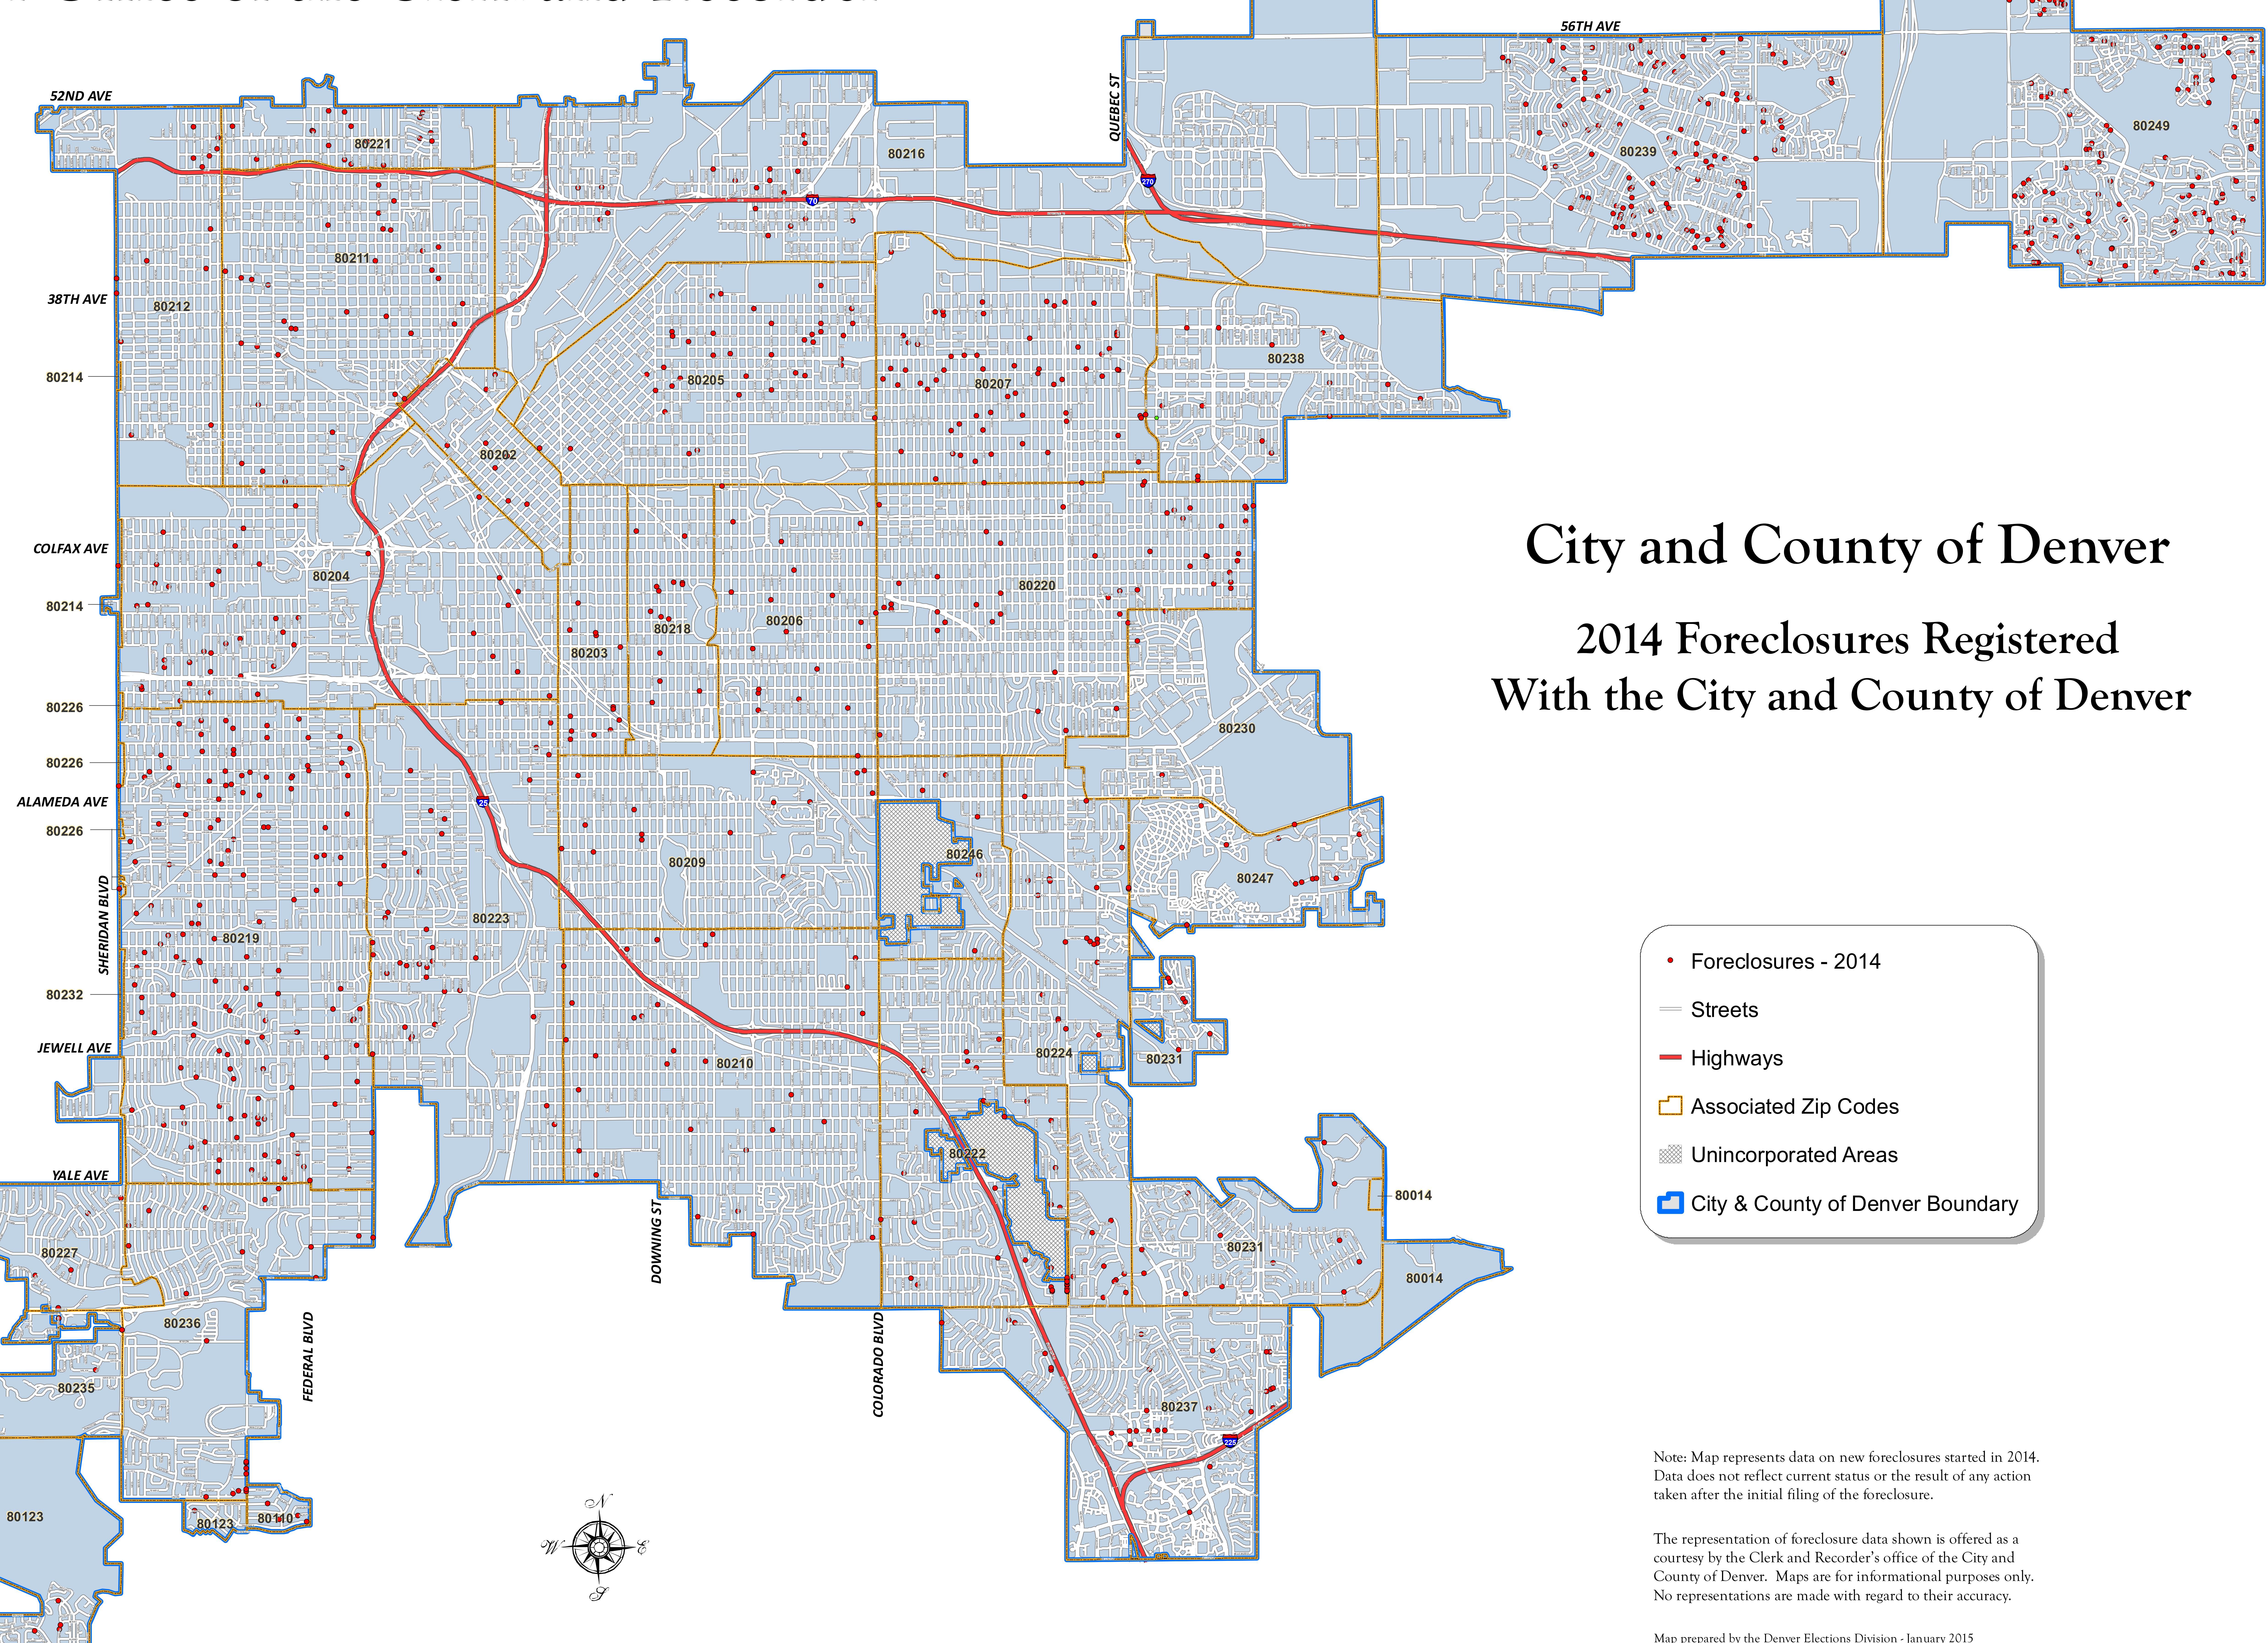

Denver Office of the Clerk and Recorder

City and County of Denver

2014 Foreclosures Registered With the City and County of Denver

- Foreclosures - 2014
- Streets
- Highways
- Associated Zip Codes
- ▨ Unincorporated Areas
- ▭ City & County of Denver Boundary

Note: Map represents data on new foreclosures started in 2014. Data does not reflect current status or the result of any action taken after the initial filing of the foreclosure.

The representation of foreclosure data shown is offered as a courtesy by the Clerk and Recorder's office of the City and County of Denver. Maps are for informational purposes only. No representations are made with regard to their accuracy.