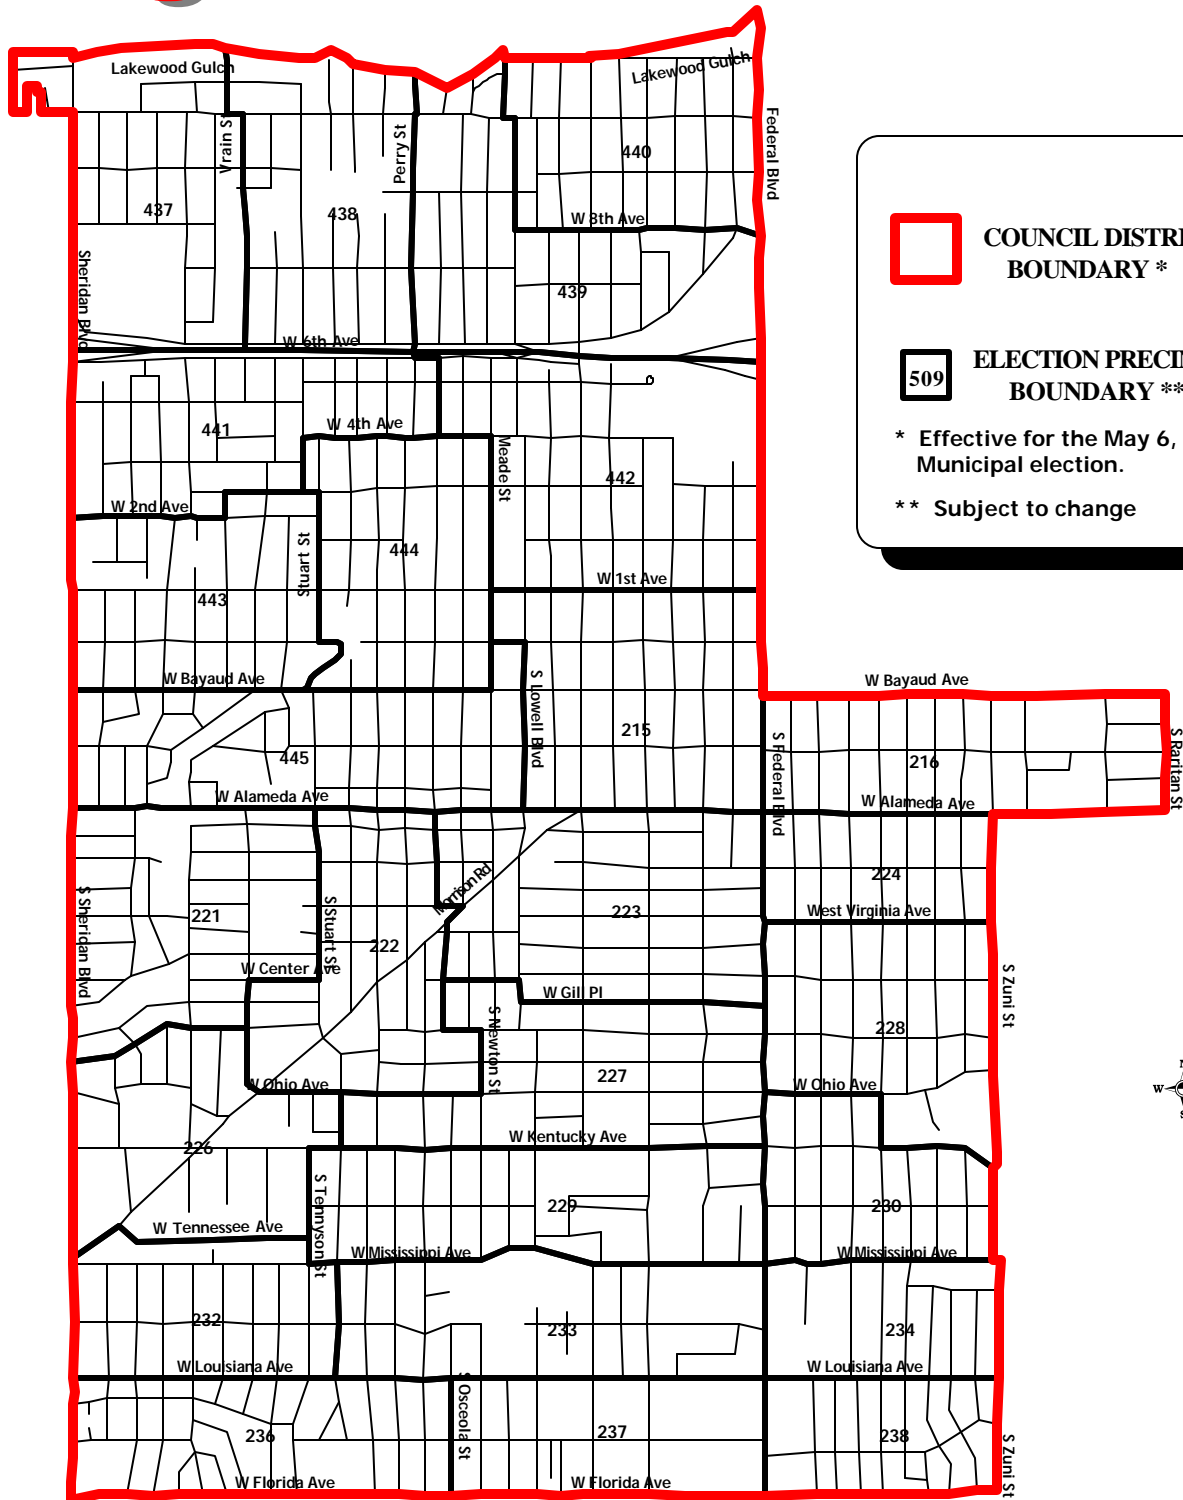

CITY COUNCIL DISTRICT

3

DISCLAIMER:
This map is for general reference purposes only. Address and precinct verification is done by the Denver Election Commission at 720-913-8683.

 **COUNCIL DISTRICT BOUNDARY ***

 **ELECTION PRECINCT BOUNDARY ****

* Effective for the May 6, 2003, Municipal election.

** Subject to change