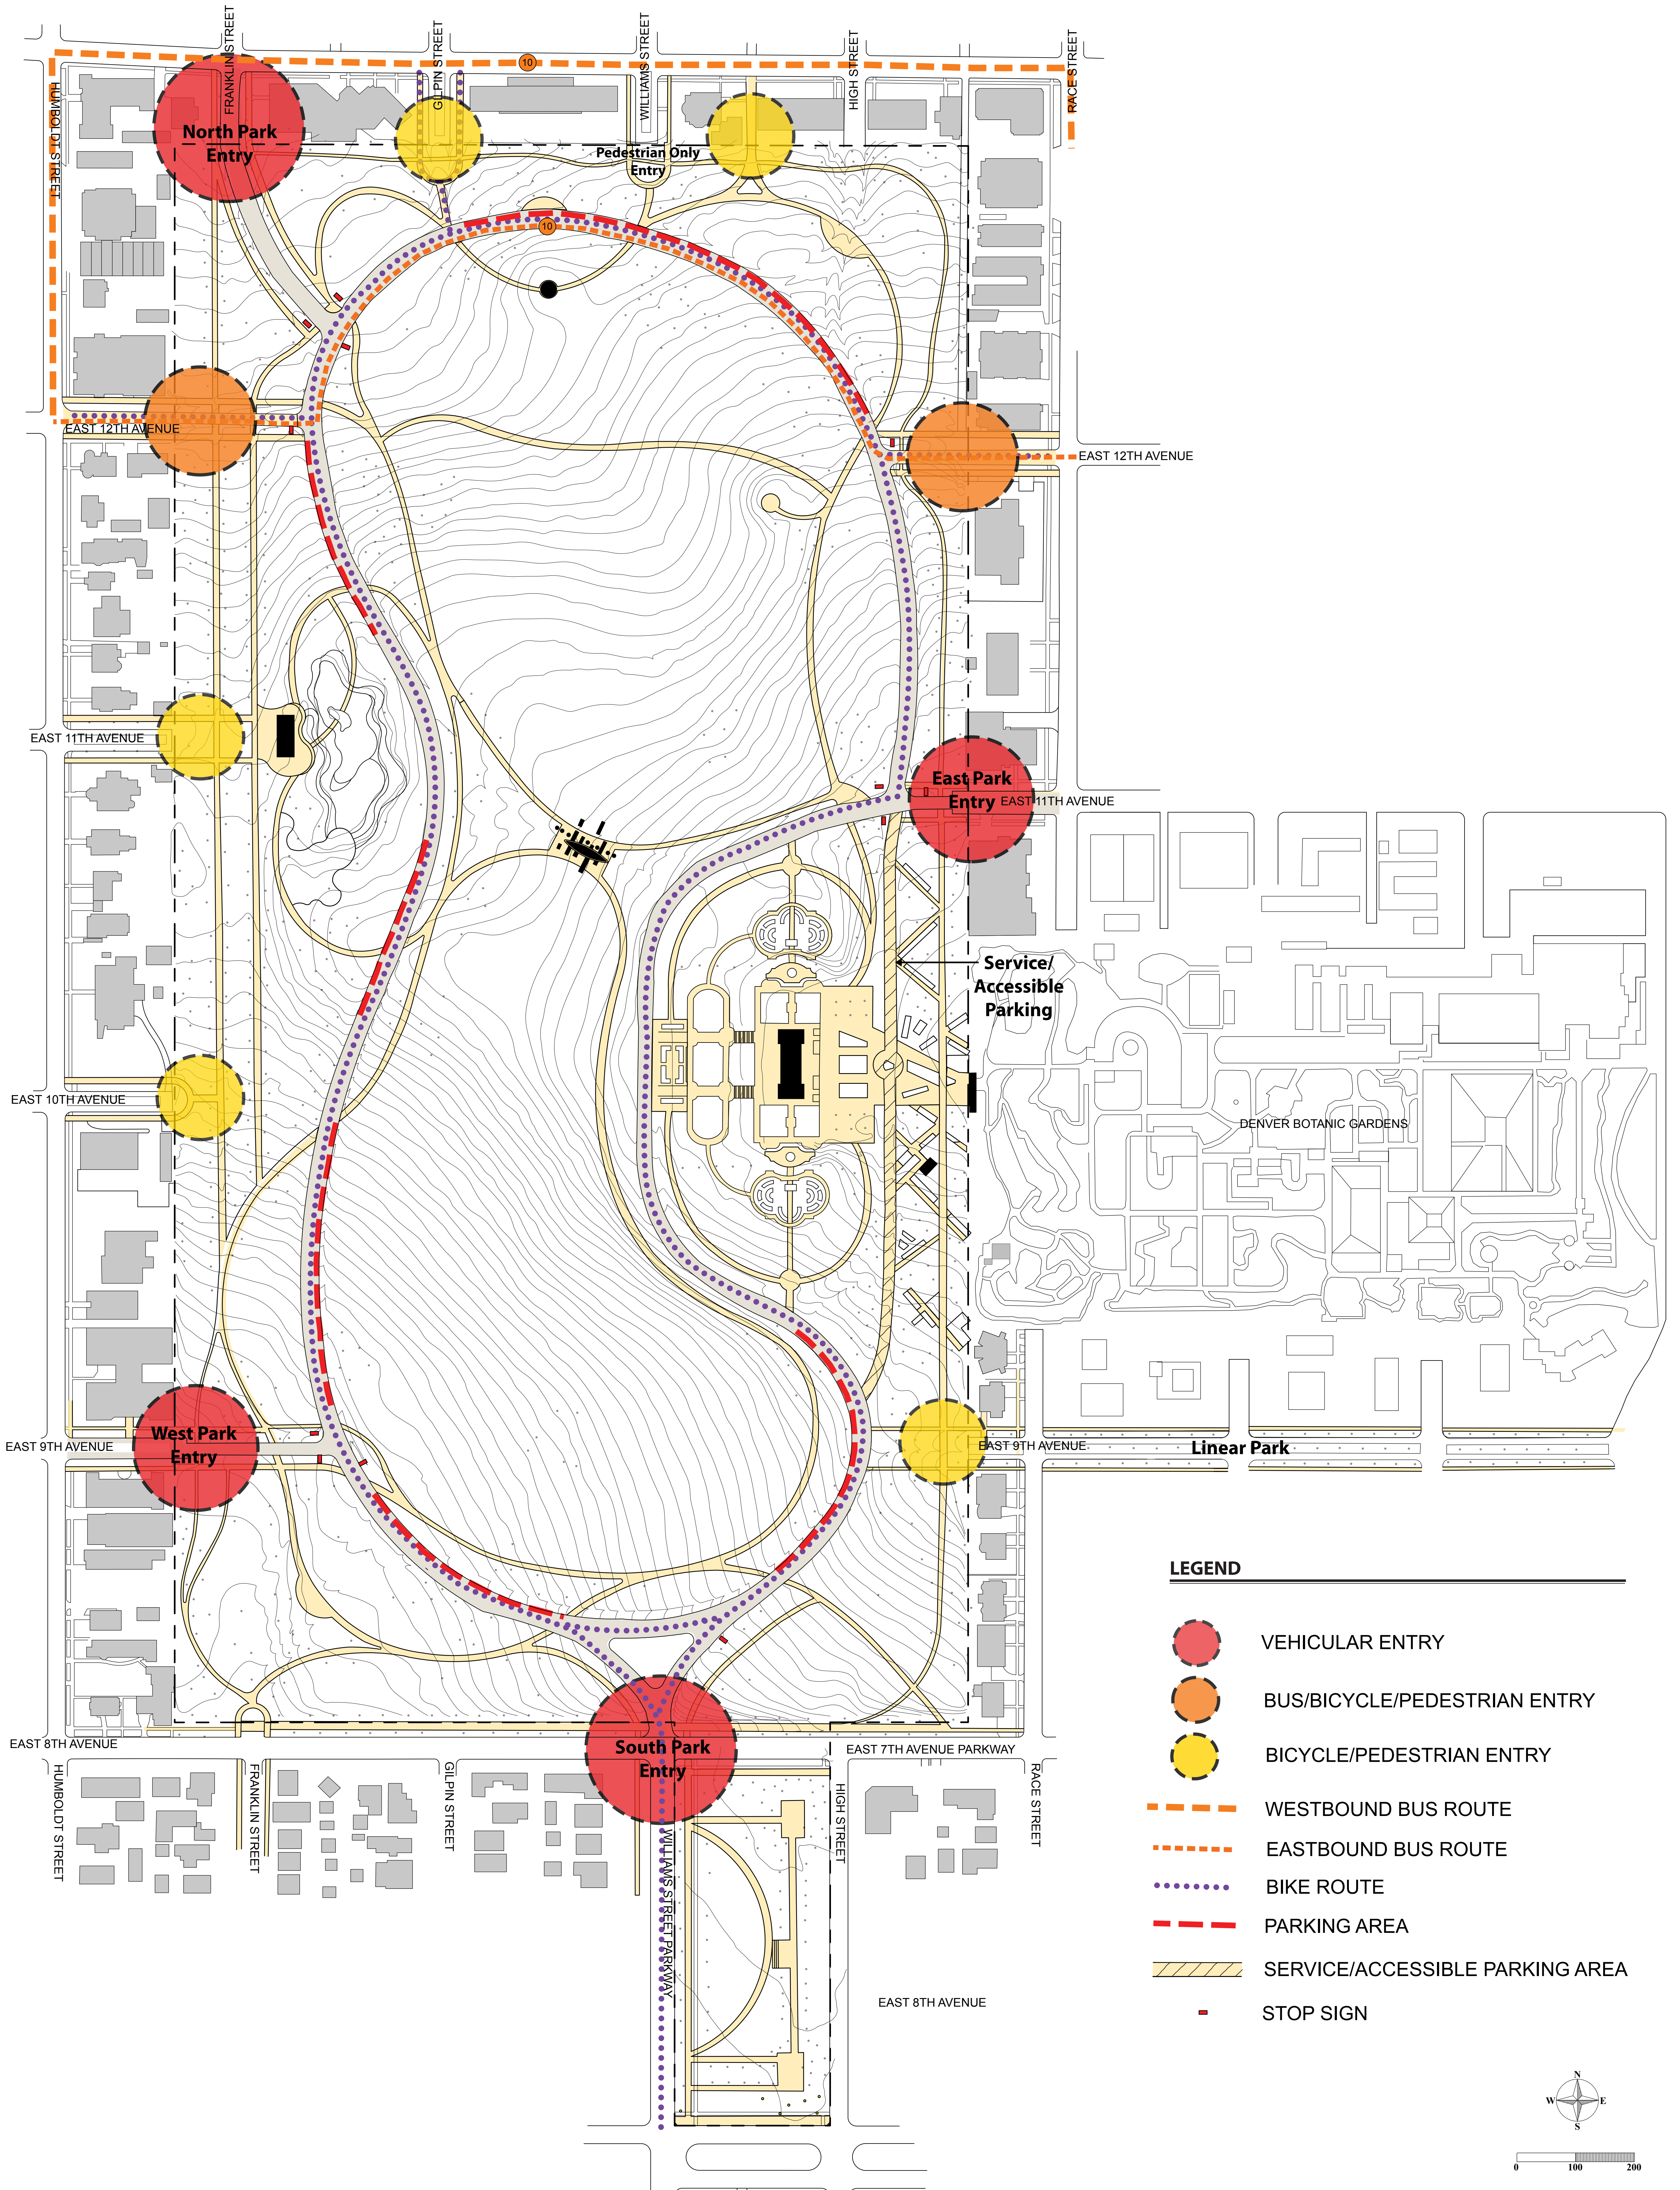

# CHEESMAN PARK

MUNDUS BISHOP DESIGN

October 2006

## Movement

Denver  
Parks + Recreation