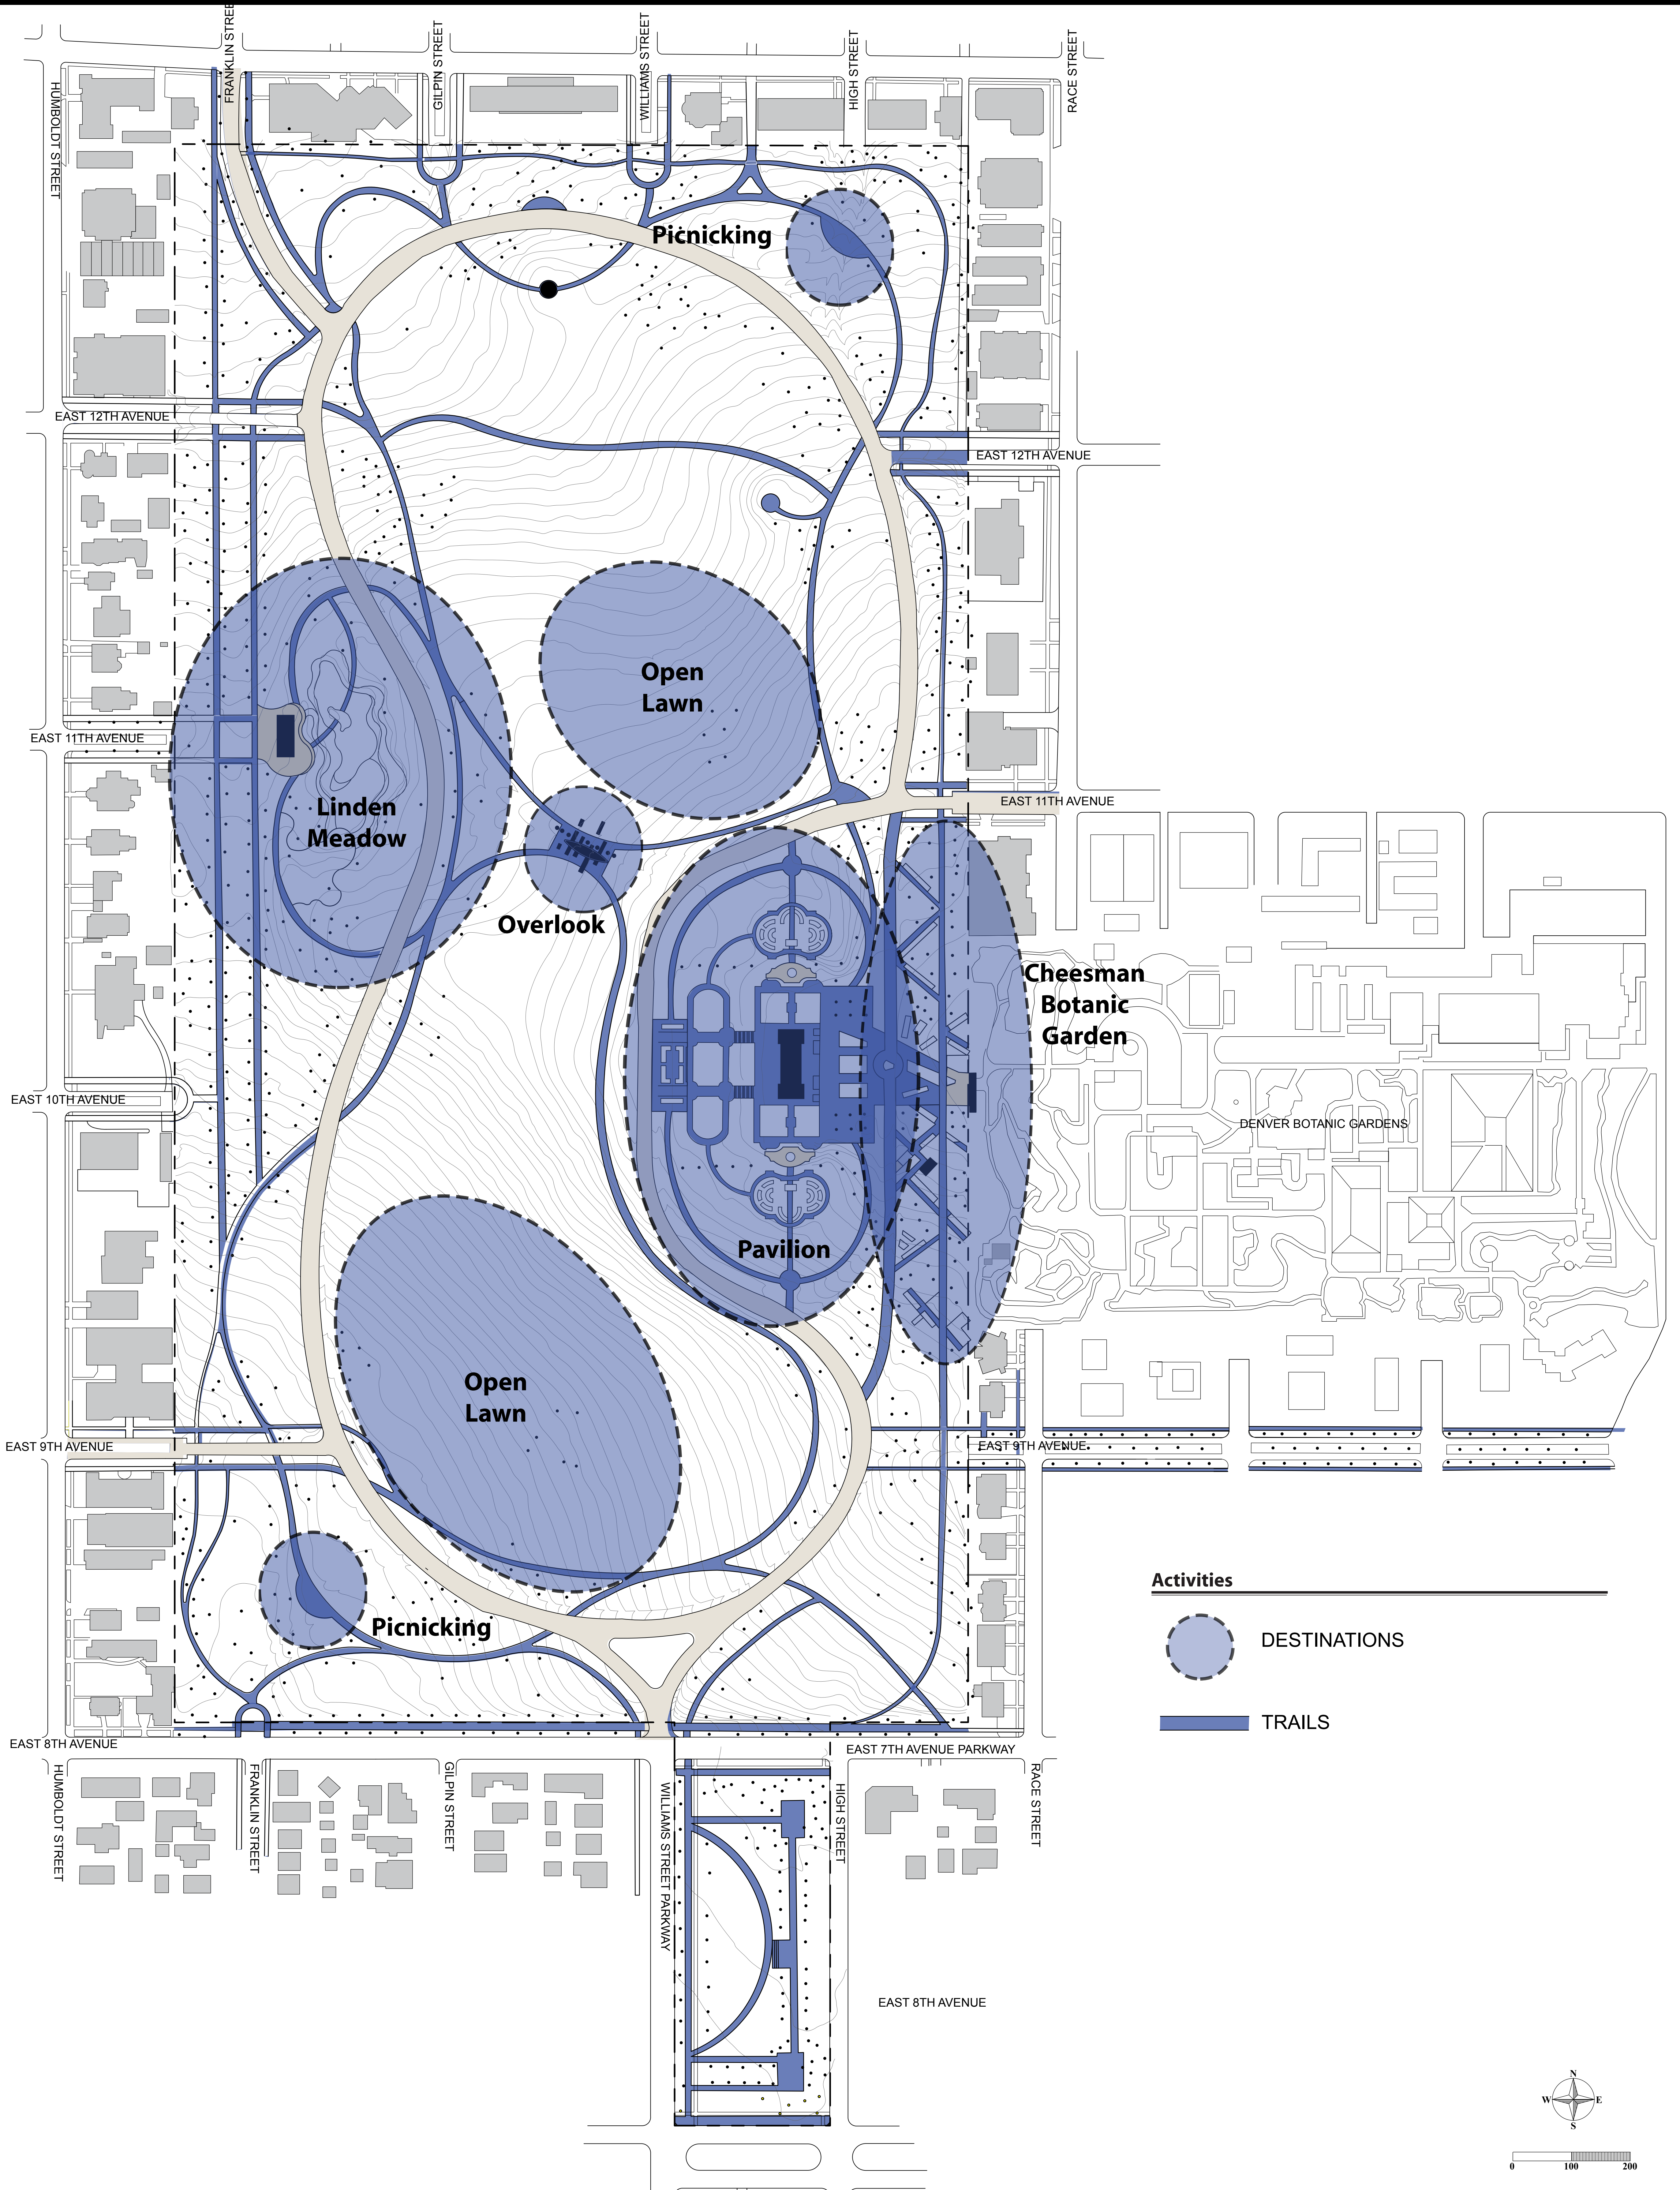

CHEESMAN PARK

MUNDUS BISHOP DESIGN

October 2006

Activities

Denver
Parks + Recreation