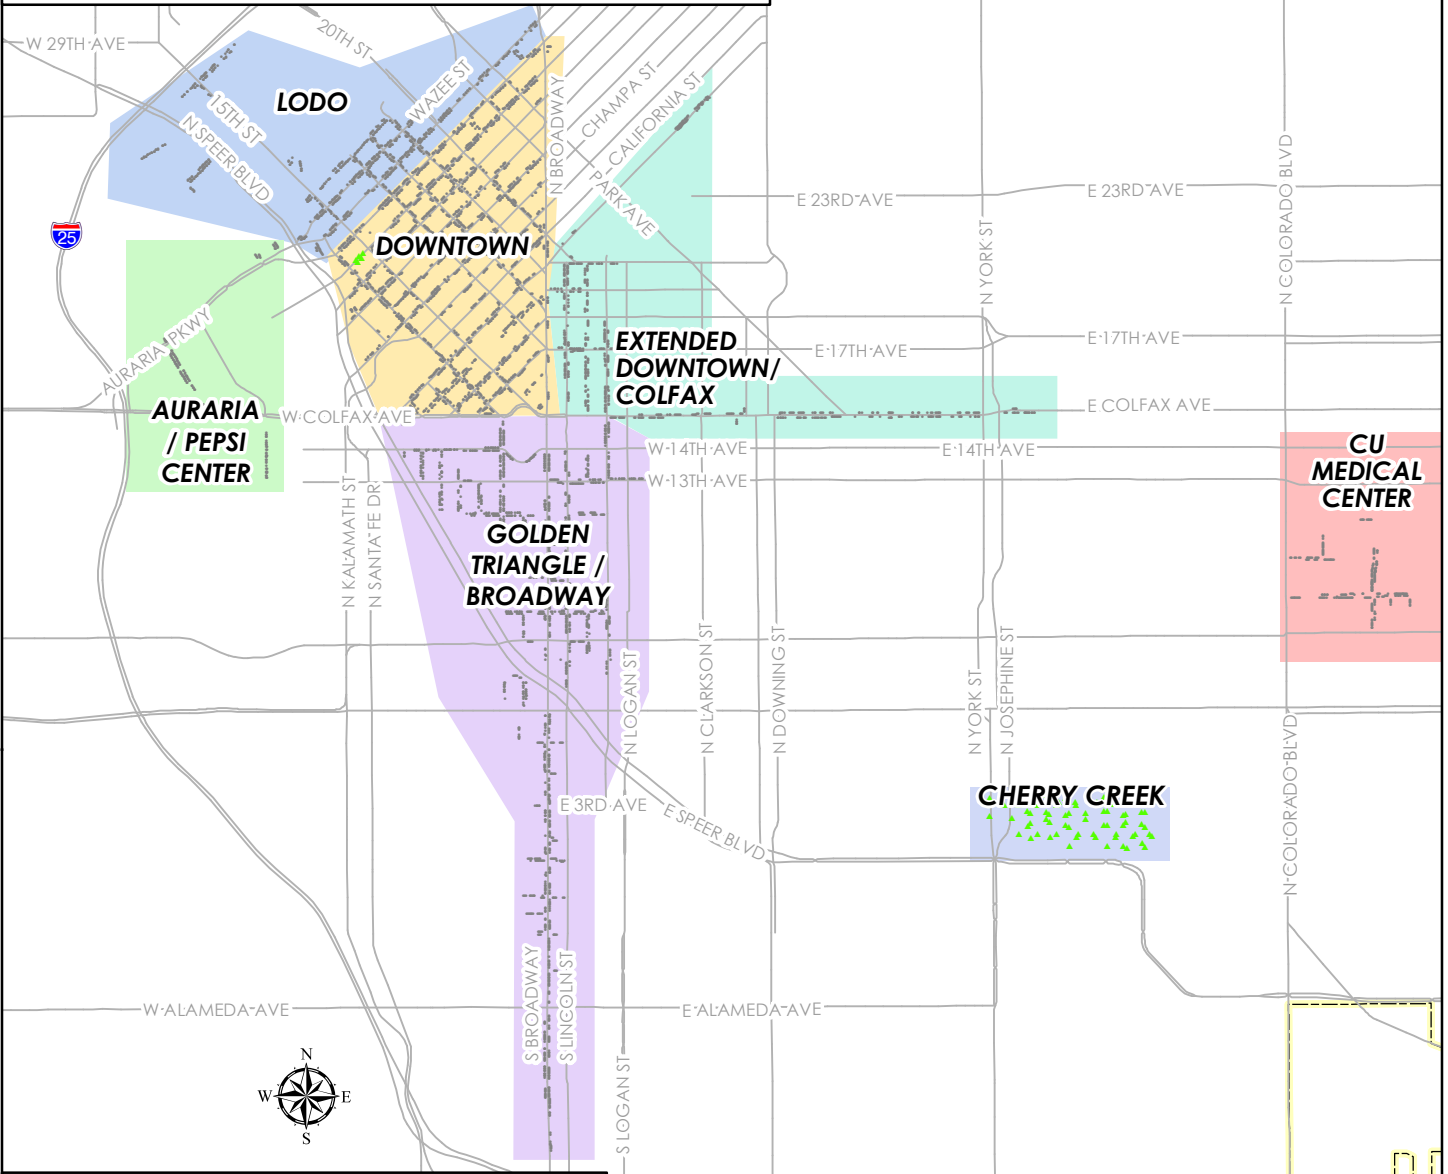

# Denver Meter Areas

Public Works - January 7th, 2009

## LEGEND

- Parking Meters
  - ▲ Parking Kiosks
- Meter Areas**
- Auraria / Pepsi Center
  - CU Medical Center
  - Downtown
  - DU
  - Cherry Creek
  - Extended Downtown / Colfax
  - Golden Triangle / Broadway
  - LODO

METERS PER METER AREA	
METER AREA	METERS
AURARIA / PEPSI CENTER	144
CU MEDICAL CENTER	239
DOWNTOWN	2,018
DU	98
EXTENDED DOWNTOWN / COLFAX	667
GOLDEN TRIANGLE / BROADWAY	1,593
LODO	807
LARIMER ST PARKING KIOSKS	5
CHERRY CREEK PARKING KIOSKS	73
<b>TOTAL</b>	<b>5,644</b>