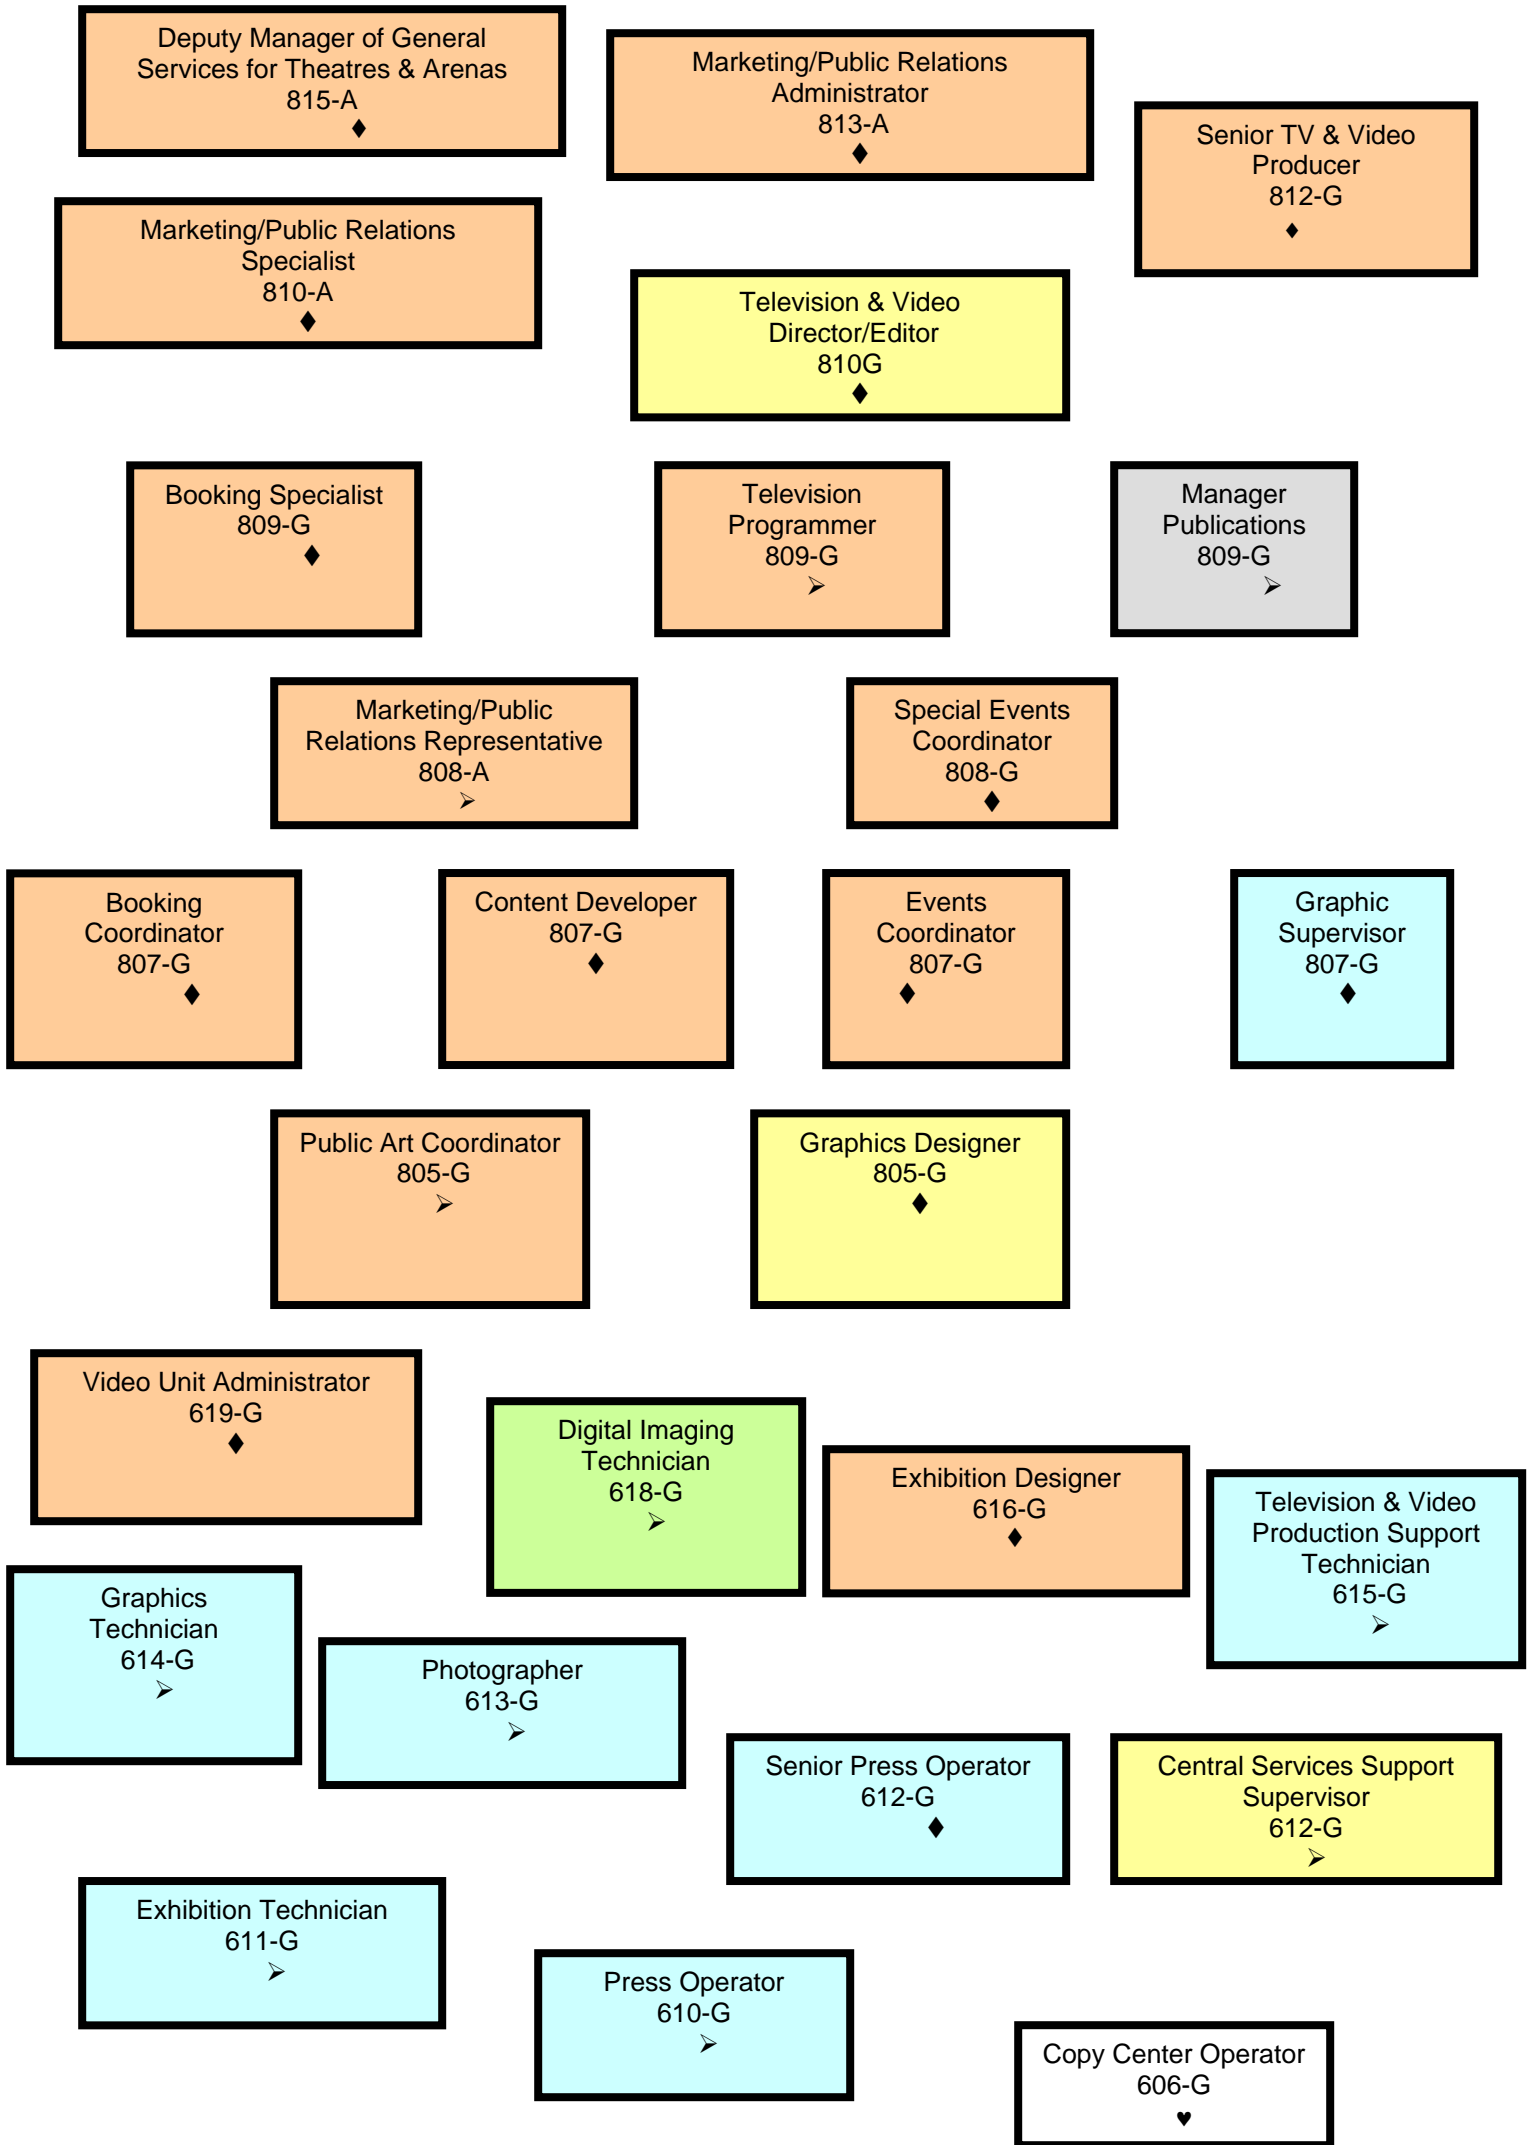

MARKETING/GRAPHICS CAREER PATHS

Master Degree	Bachelors	Associates	HSD/GED	HSD/GED + 6 credit hours	<ul style="list-style-type: none"> ◆ 3 yrs. Exp. ➤ 2 yrs. Exp. ♥ 1 yr. exp.
---------------	-----------	------------	---------	--------------------------	--