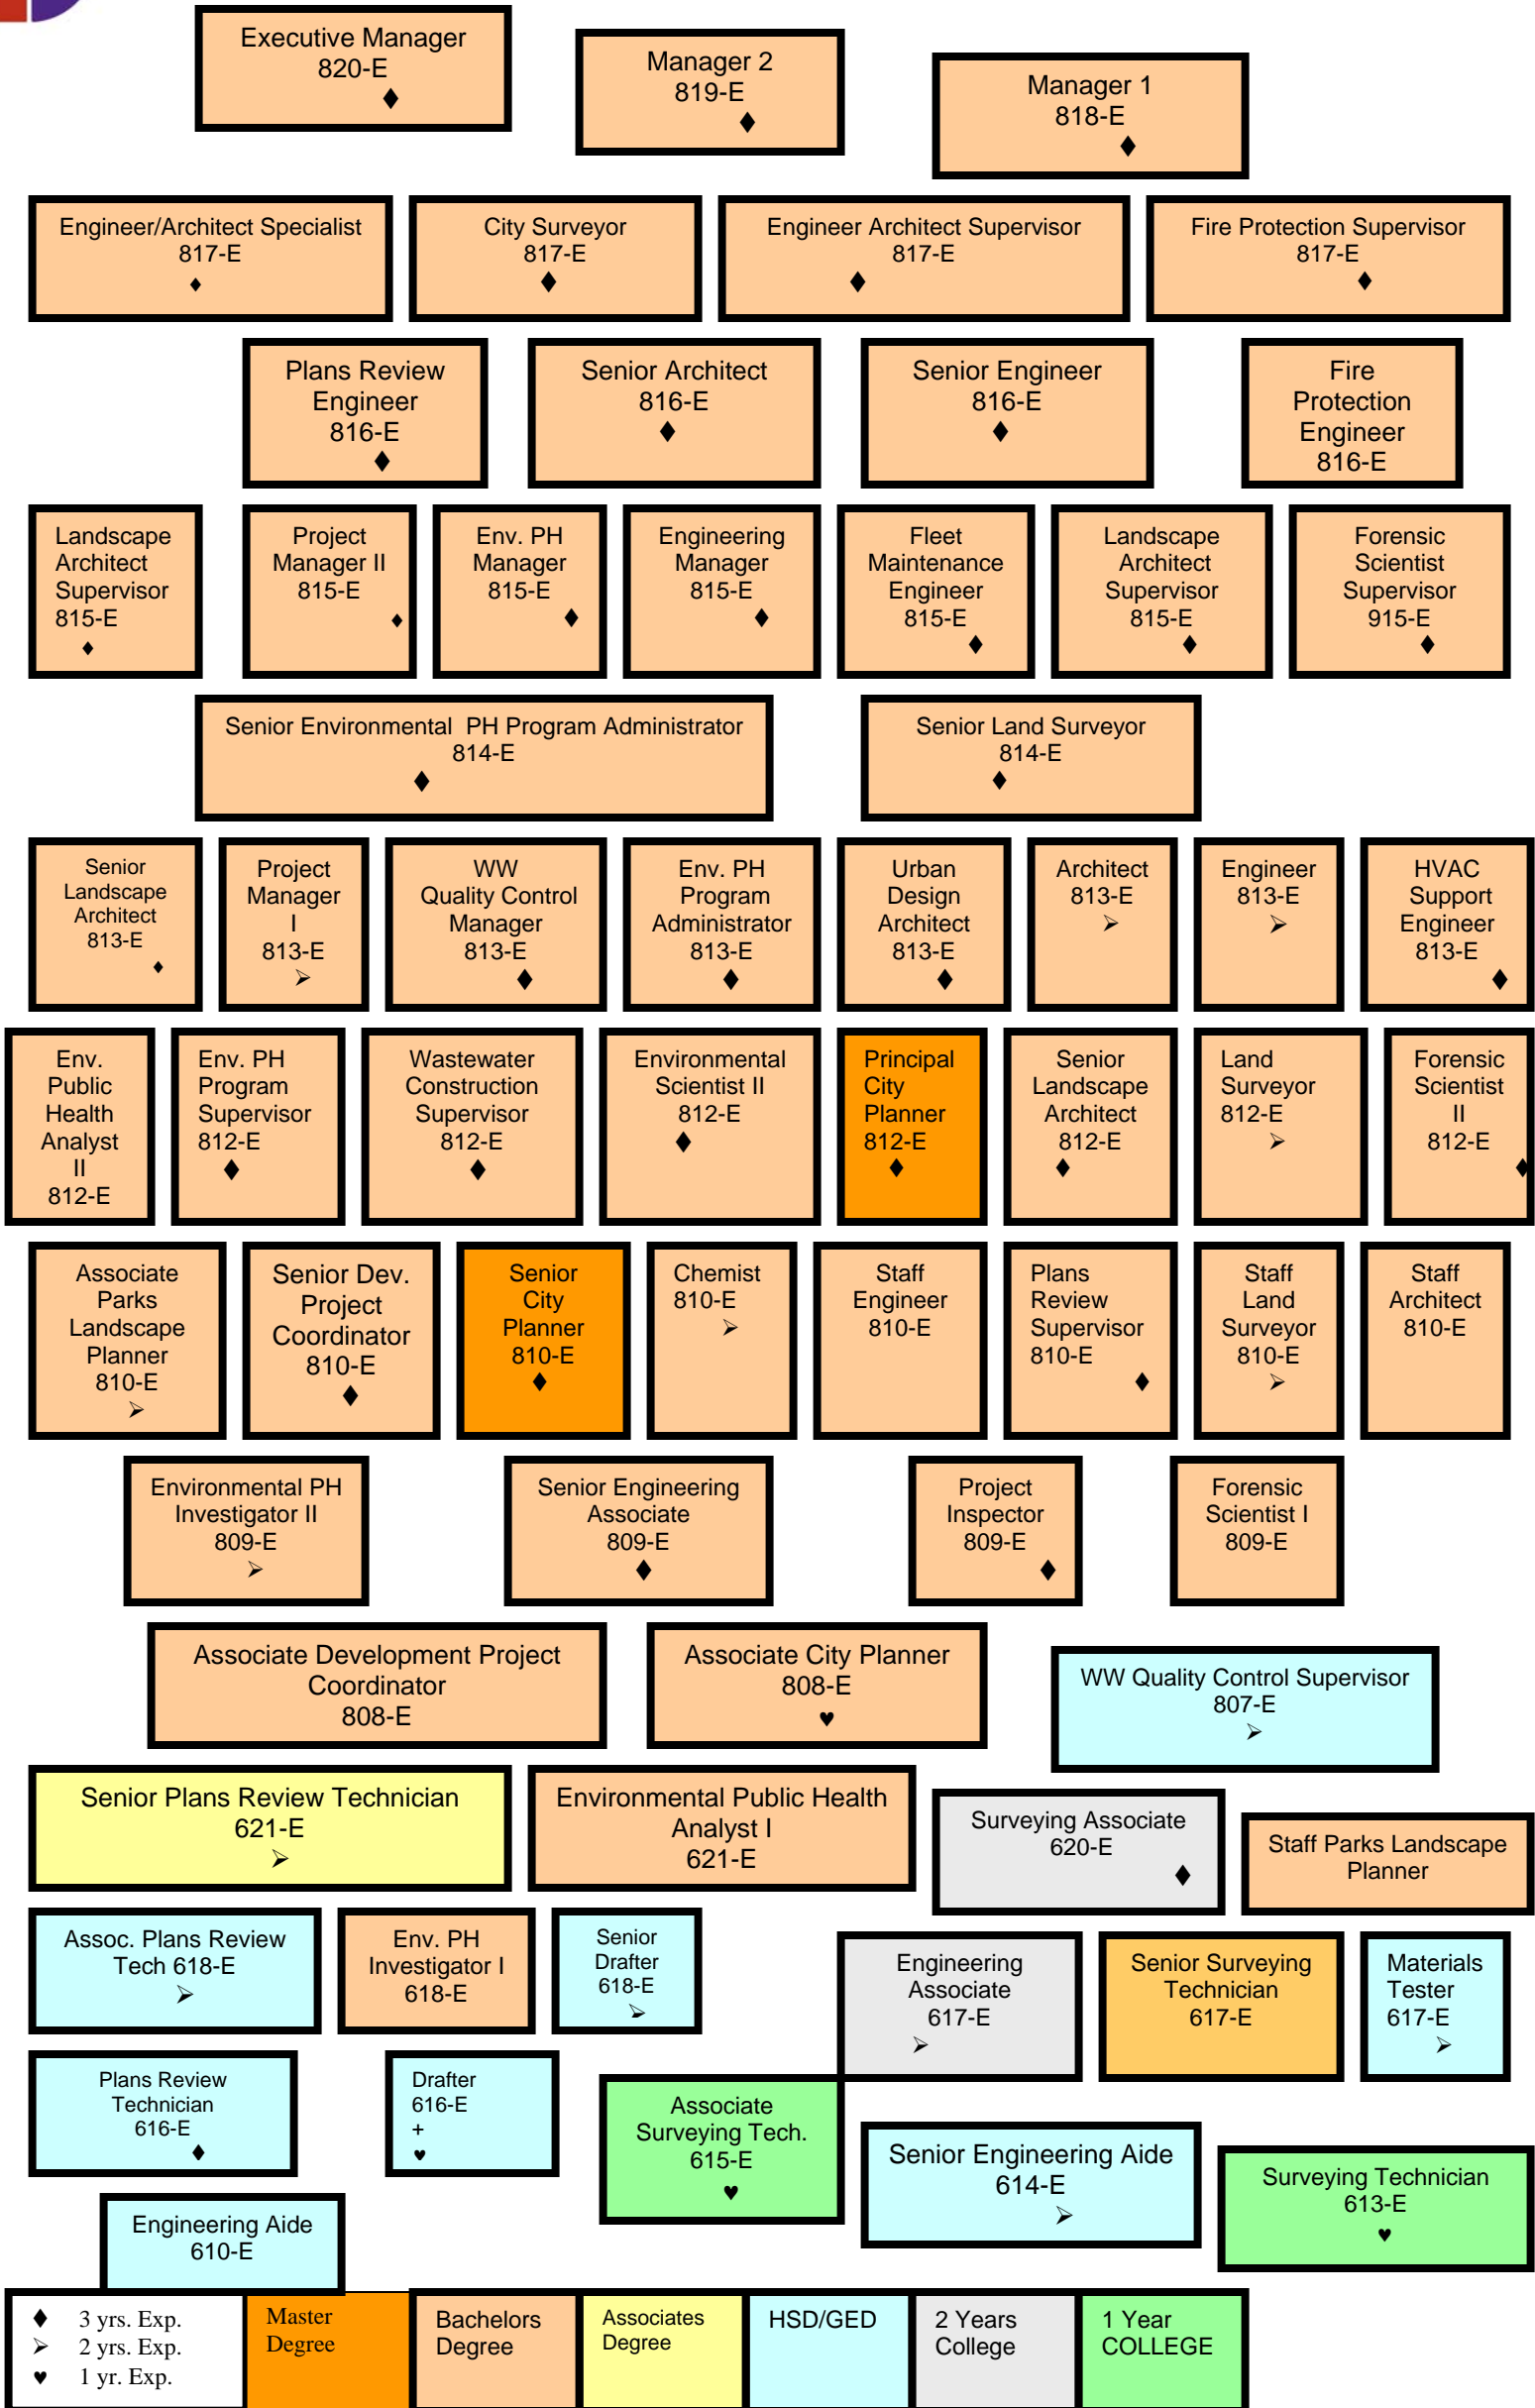

ENGINEERING/ SCIENCE CAREER PATHS

◆ 3 yrs. Exp.
➤ 2 yrs. Exp.
♥ 1 yr. Exp.

Master Degree

Bachelors Degree

Associates Degree

HSD/GED

2 Years College

1 Year COLLEGE