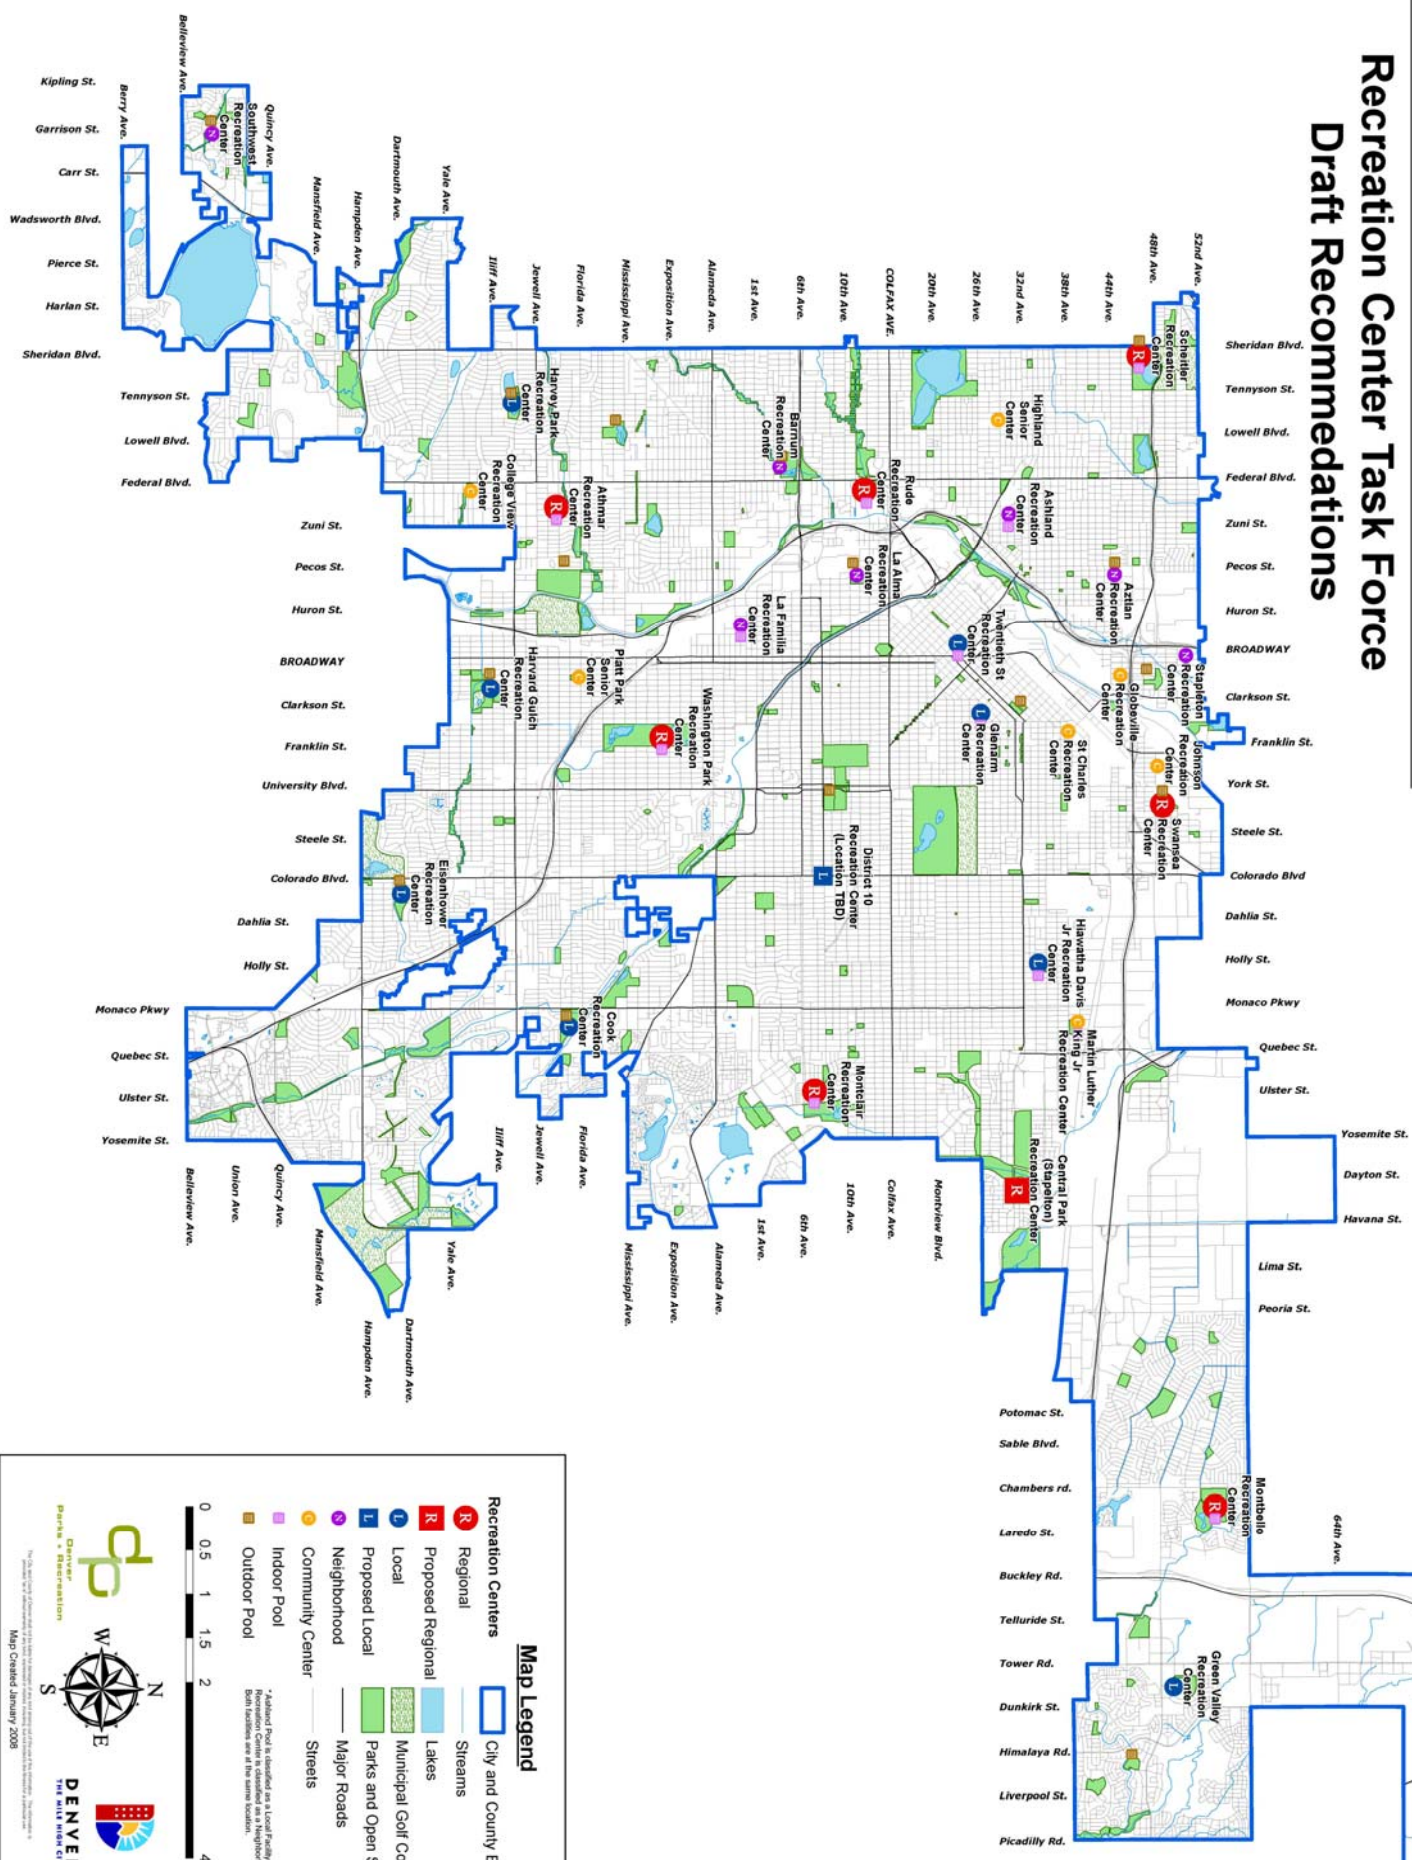

# Denver Parks and Recreation

## Recreation Center Task Force Draft Recommendations

- Map Legend**
- R Regional
  - R Proposed Regional
  - R Local
  - R Proposed Local
  - R Neighborhood
  - R Community Center
  - R Indoor Pool
  - R Outdoor Pool
  - City and County Boundary
  - Streams
  - Lakes
  - Municipal Golf Course
  - Parks and Open Space
  - Major Roads
  - Streets

1 Indoor Pool is located in 1 Local Facility and 1 Outdoor Pool is located in 1 Local Facility. Both facilities are at the same location.

0 0.5 1 1.5 2 4 Miles

**DENVER**  
THE MILE HIGH CITY

Map Created January 2008