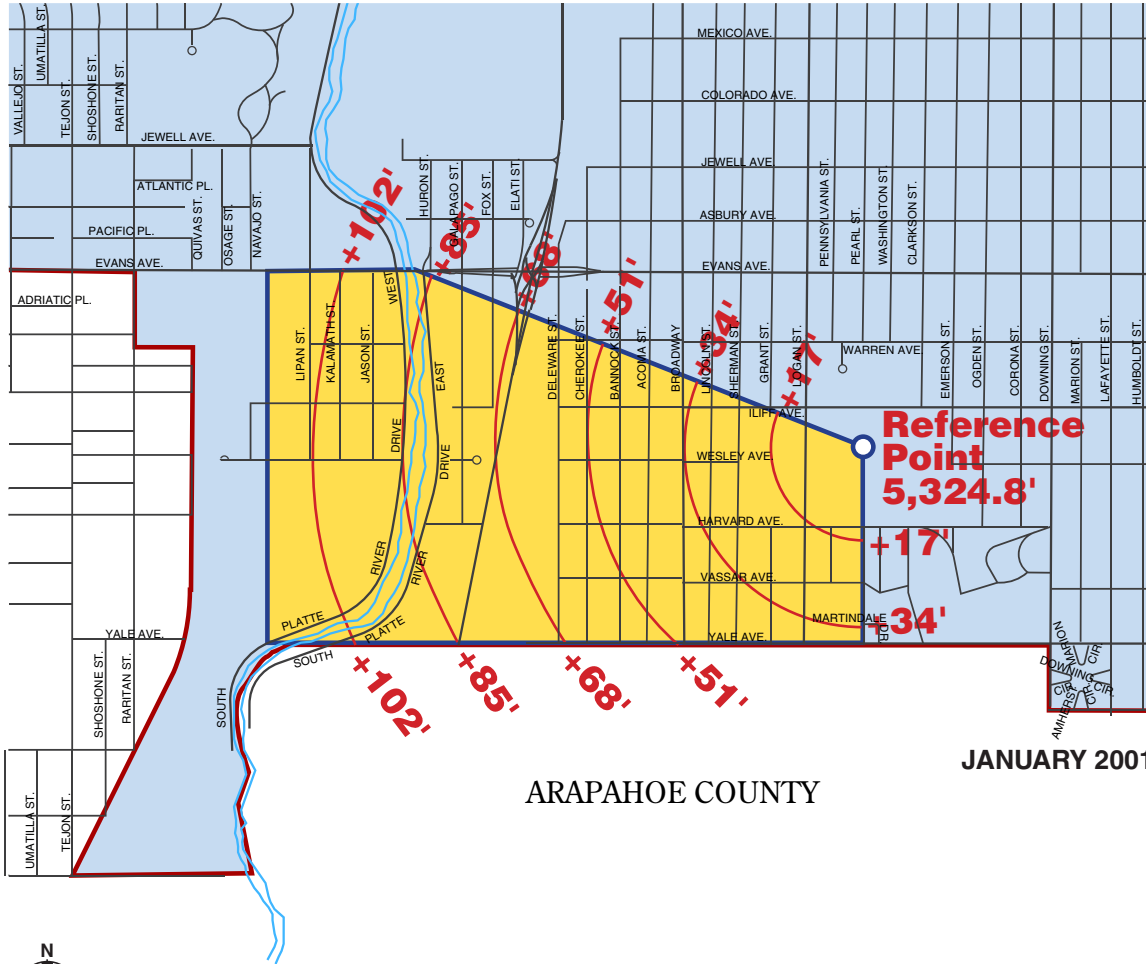

# STATE HOME VIEW PLANE

JANUARY 2001

ARAPAHOE COUNTY

Community Planning and Development Agency  
City & County of Denver