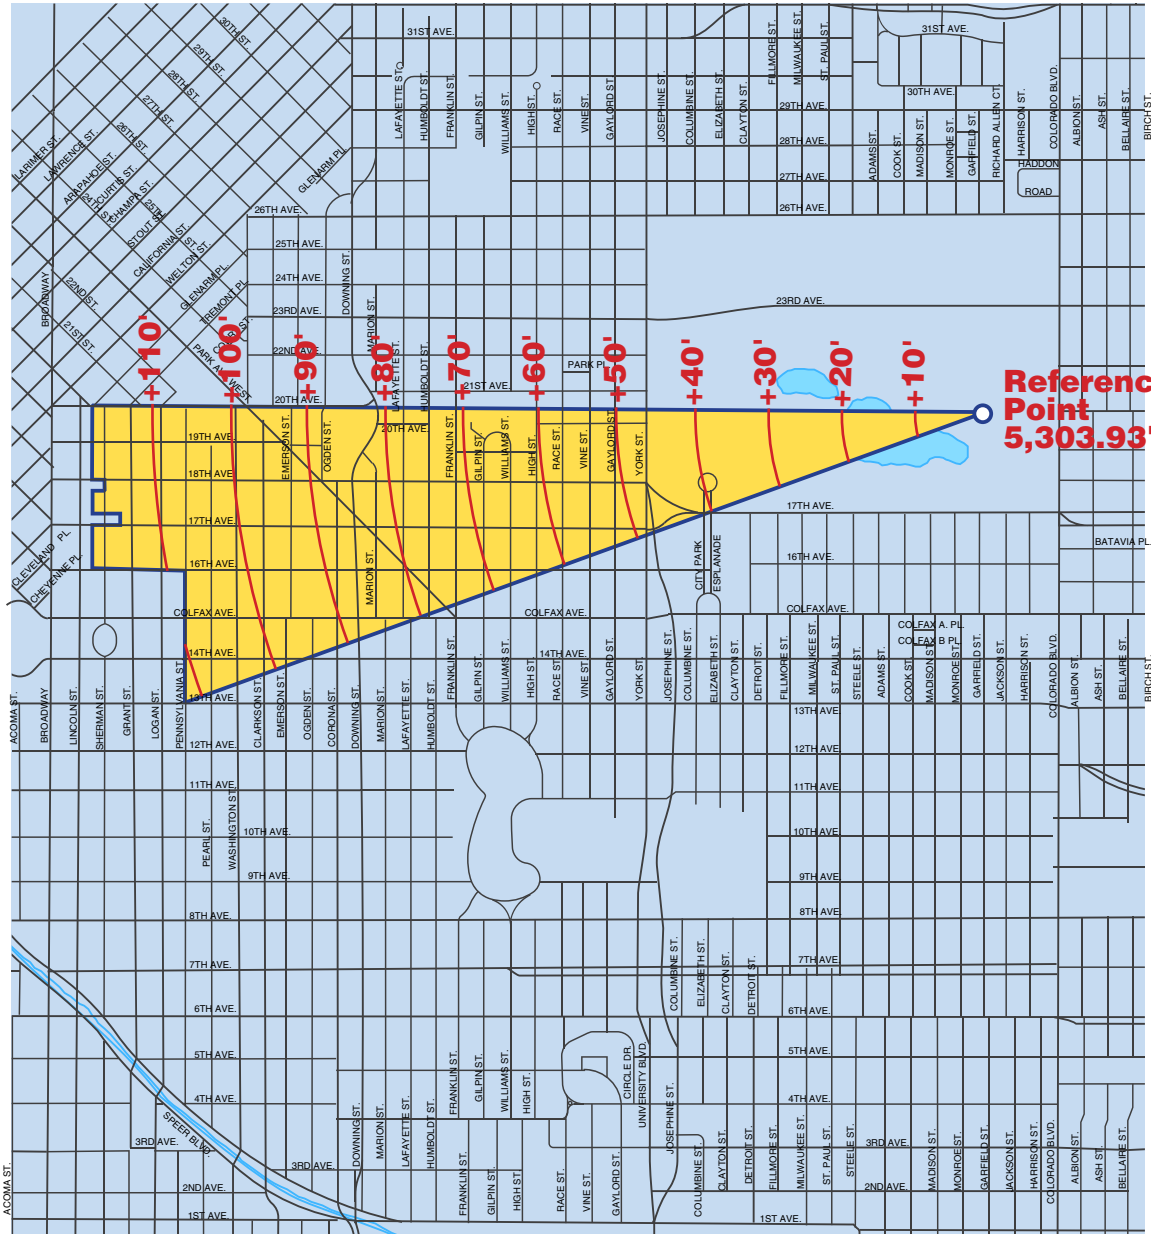

# CITY PARK VIEW PLANE

JANUARY 2001