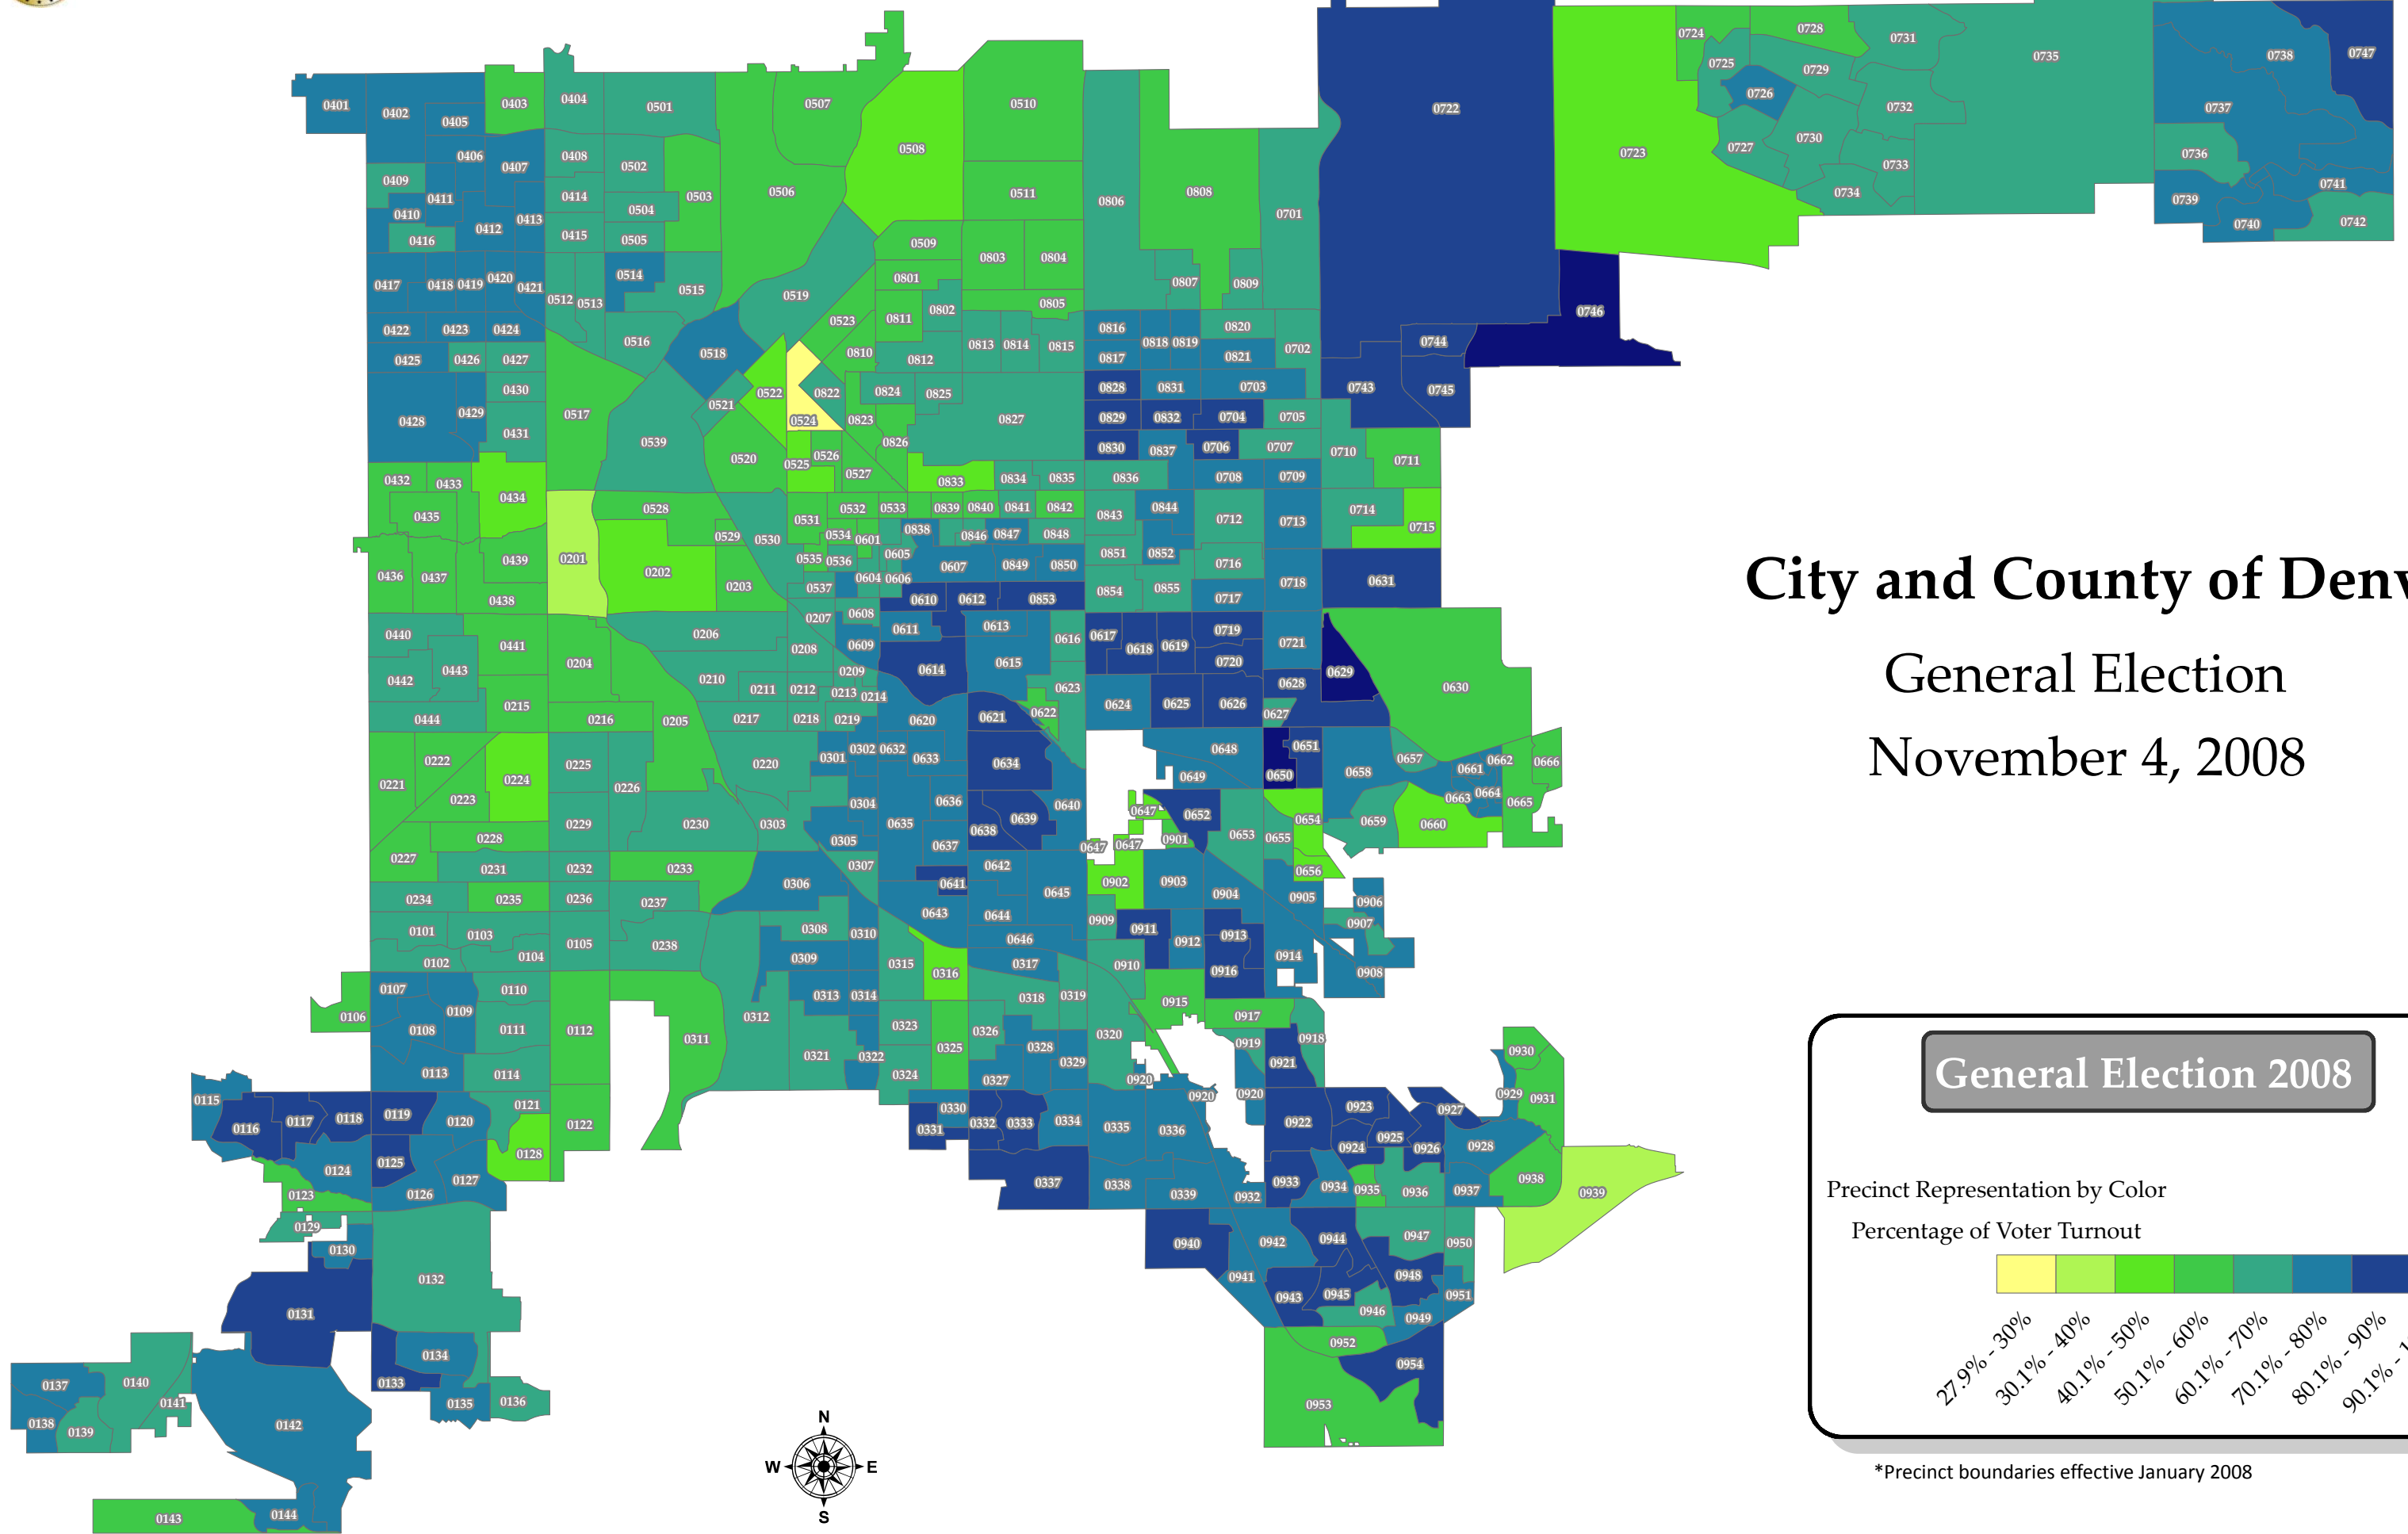

Denver Elections Division

City and County of Denver General Election November 4, 2008

General Election 2008

Precinct Representation by Color
Percentage of Voter Turnout

*Precinct boundaries effective January 2008