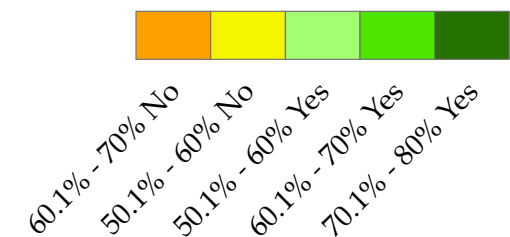

Denver Elections Division

City and County of Denver

General Election

November 4, 2008

General Election 2008

Precinct Representation by Color

Referendum O

*Precinct boundaries effective January 2008