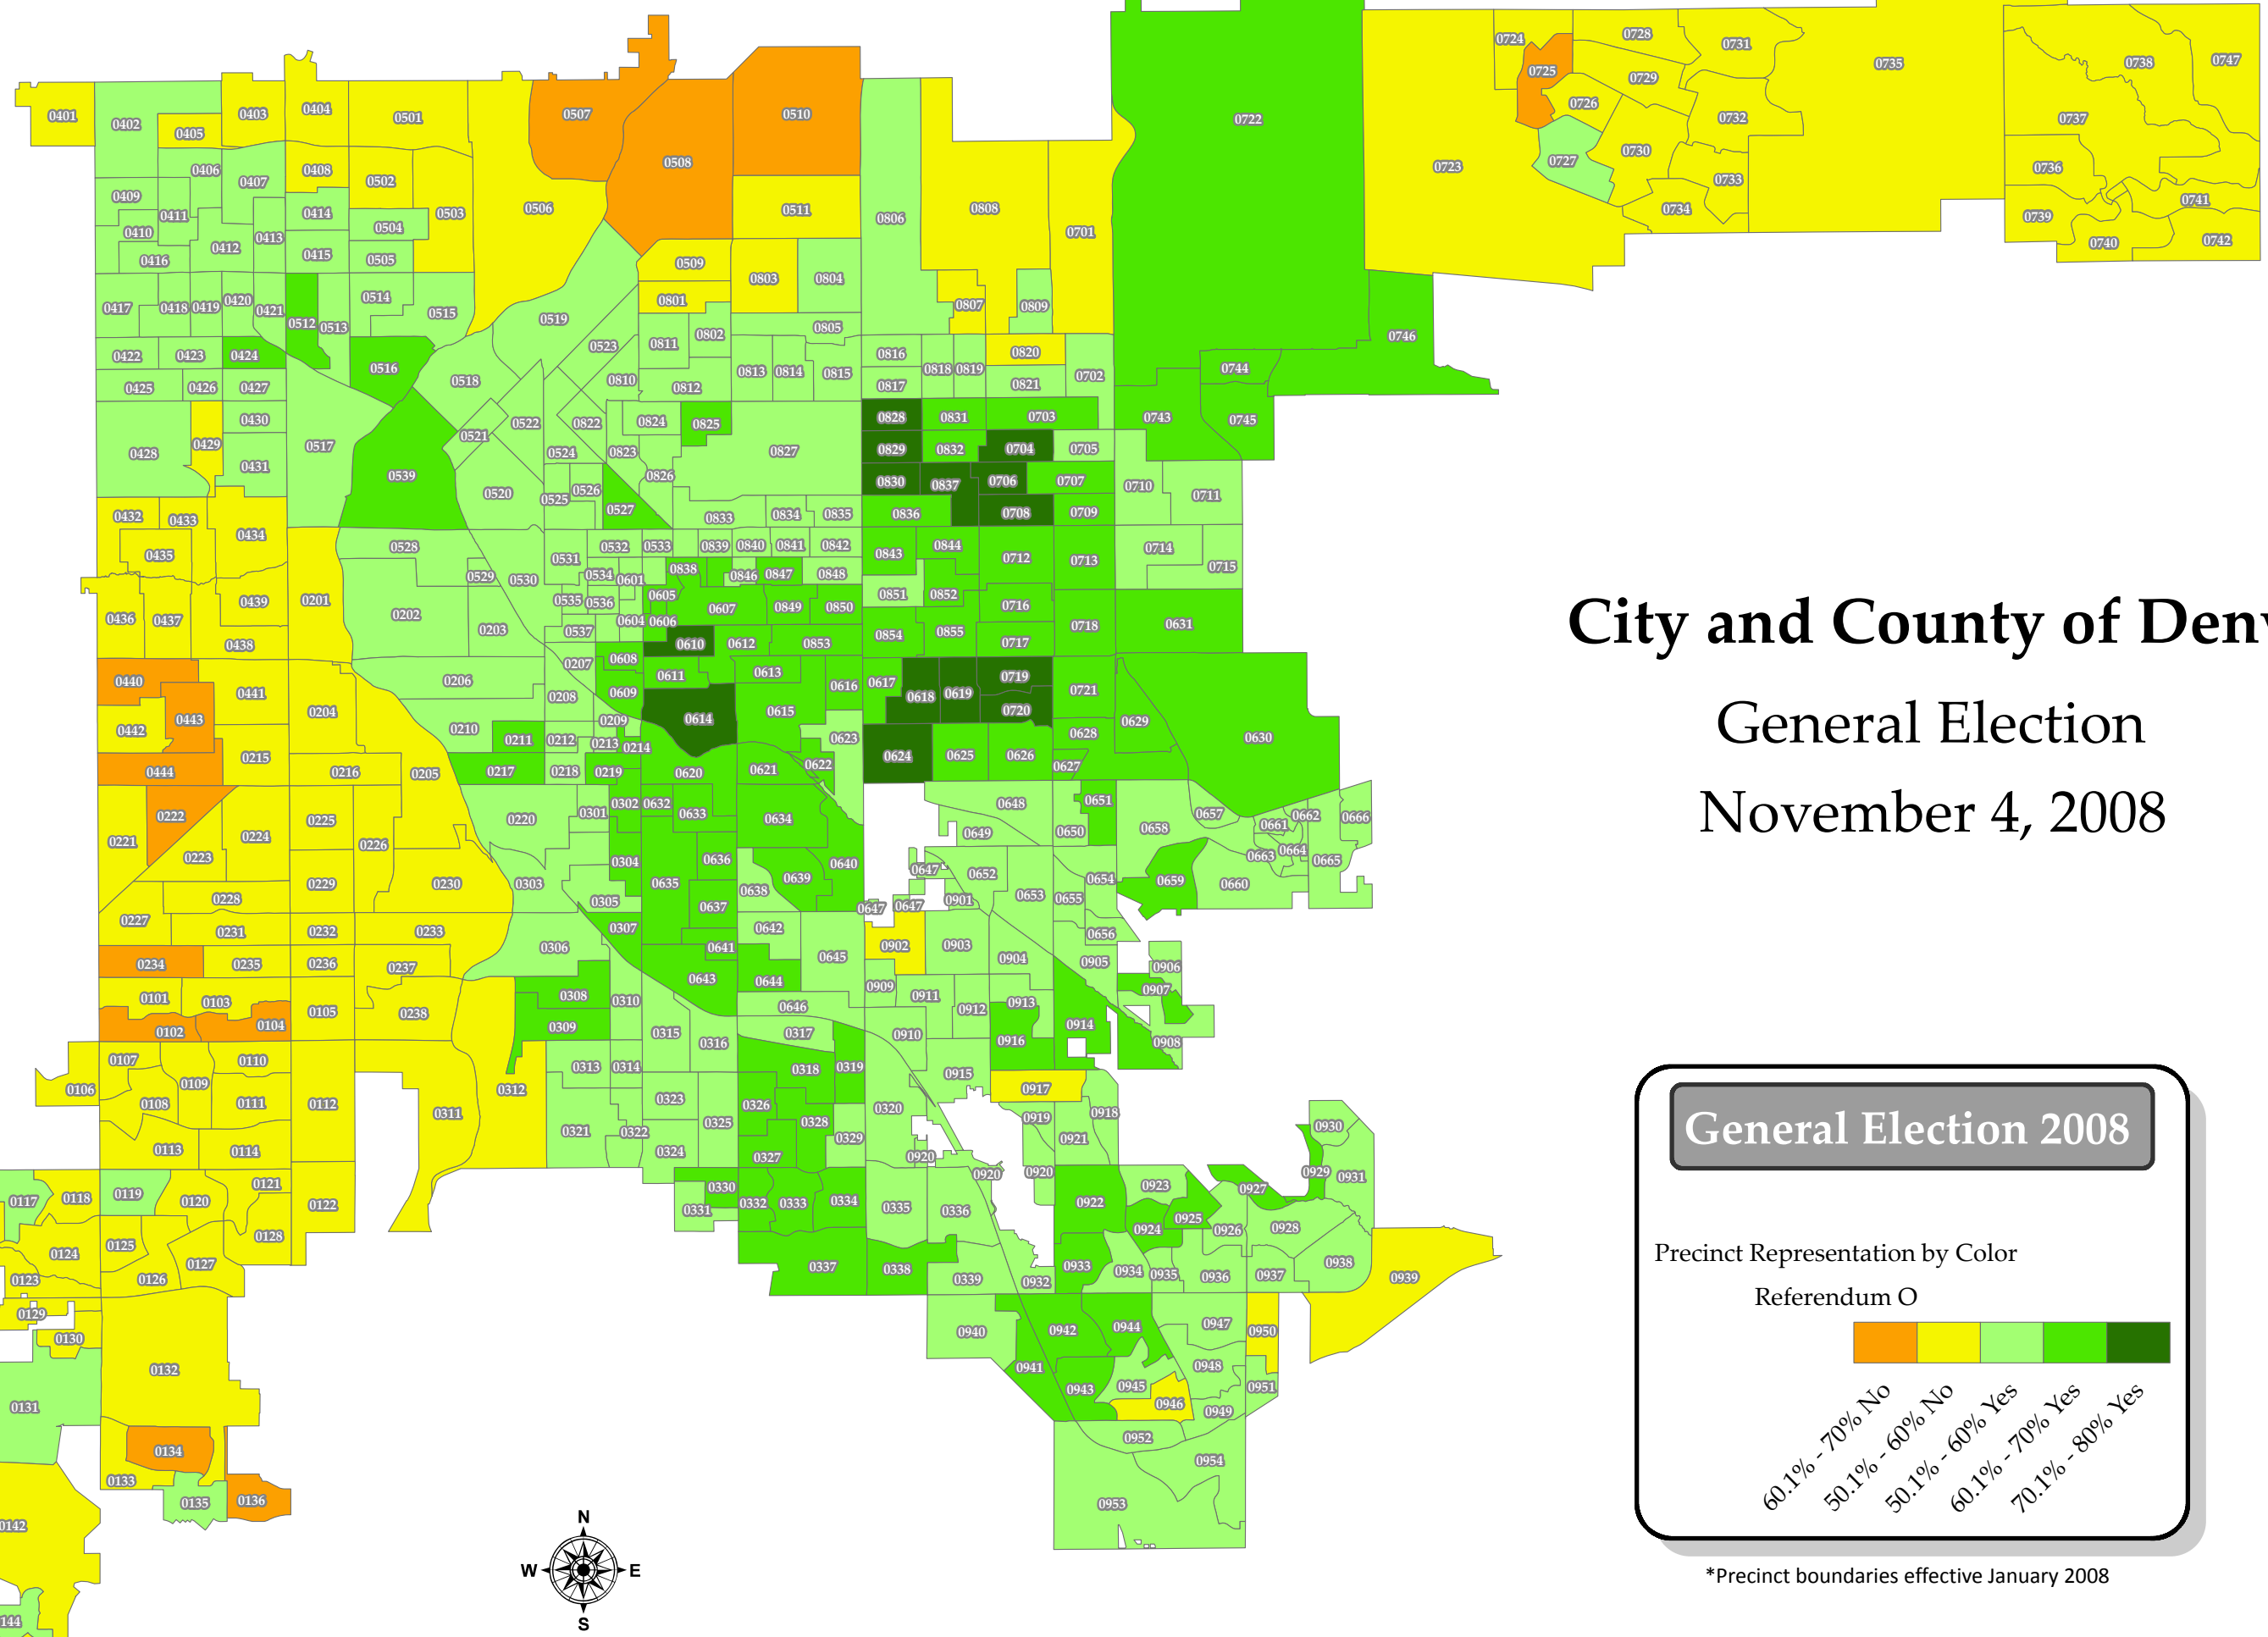

Denver Elections Division

City and County of Denver

General Election

November 4, 2008

General Election 2008

Precinct Representation by Color

Referendum O

*Precinct boundaries effective January 2008