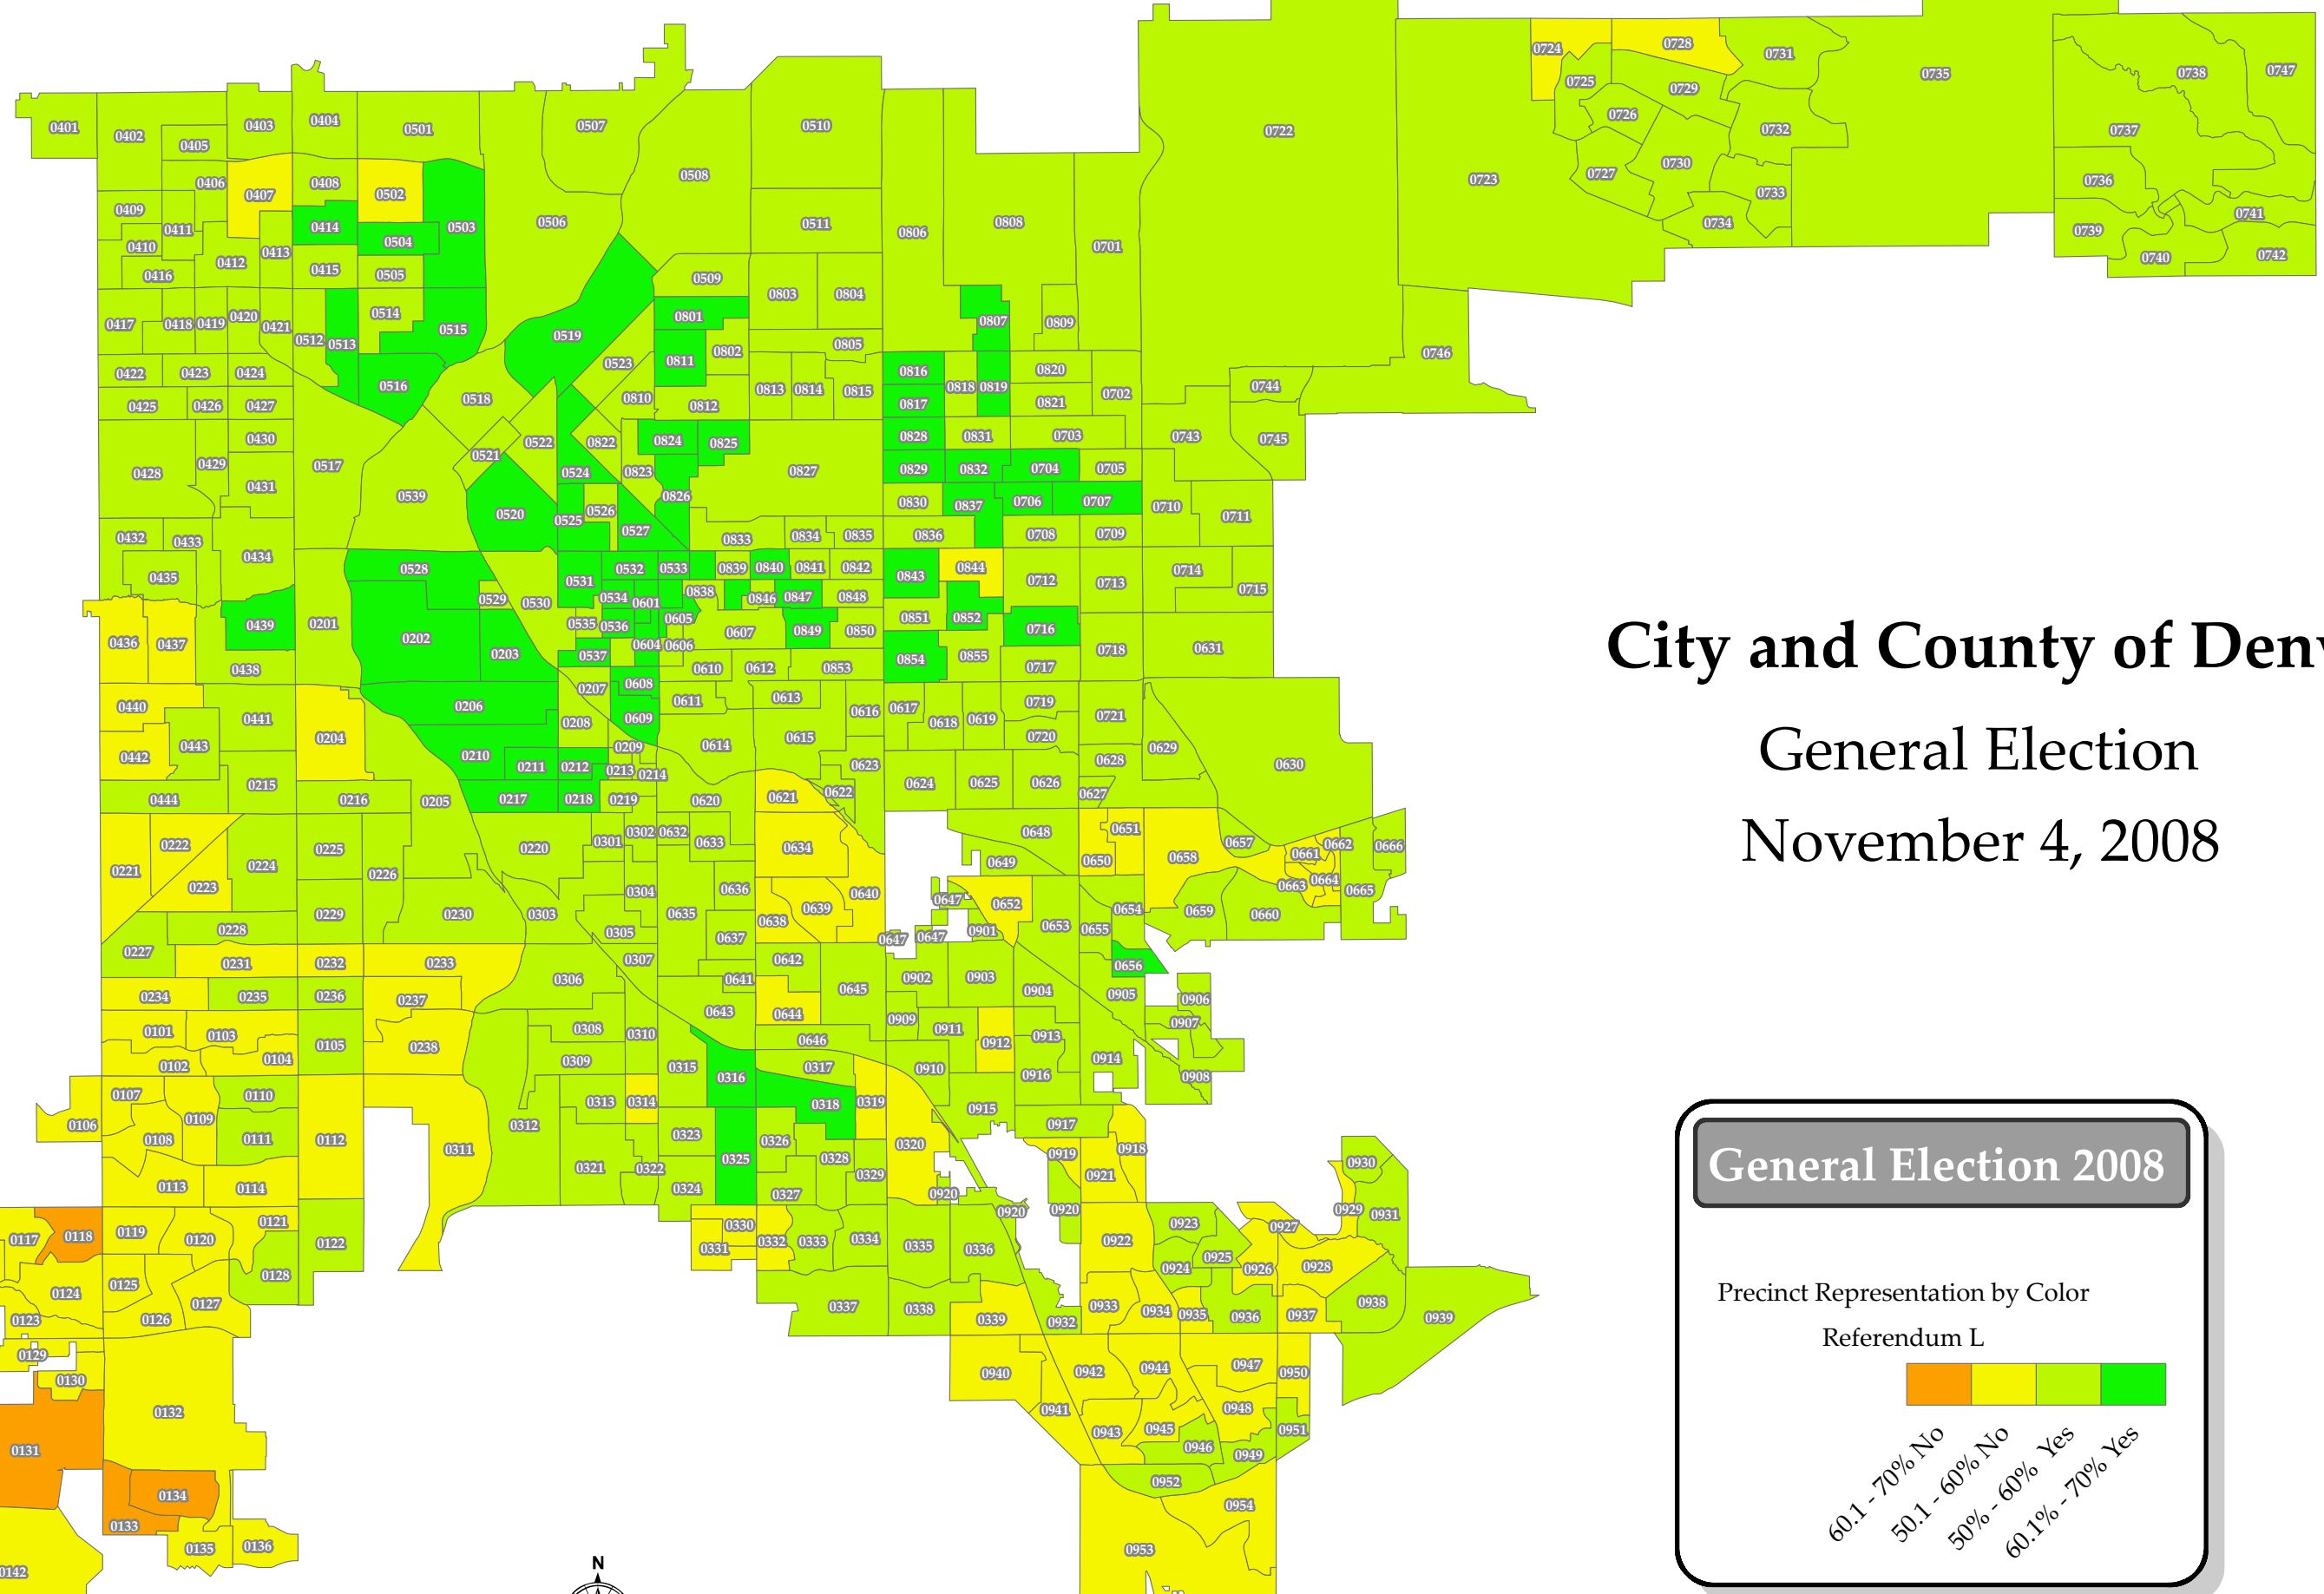

Denver Elections Division

City and County of Denver

General Election

November 4, 2008

General Election 2008

Precinct Representation by Color

Referendum L

Orange	Yellow	Light Green	Dark Green
60.1 - 70% No	50.1 - 60% No	50% - 60% Yes	60.1% - 70% Yes

*Precinct boundaries effective January 2008