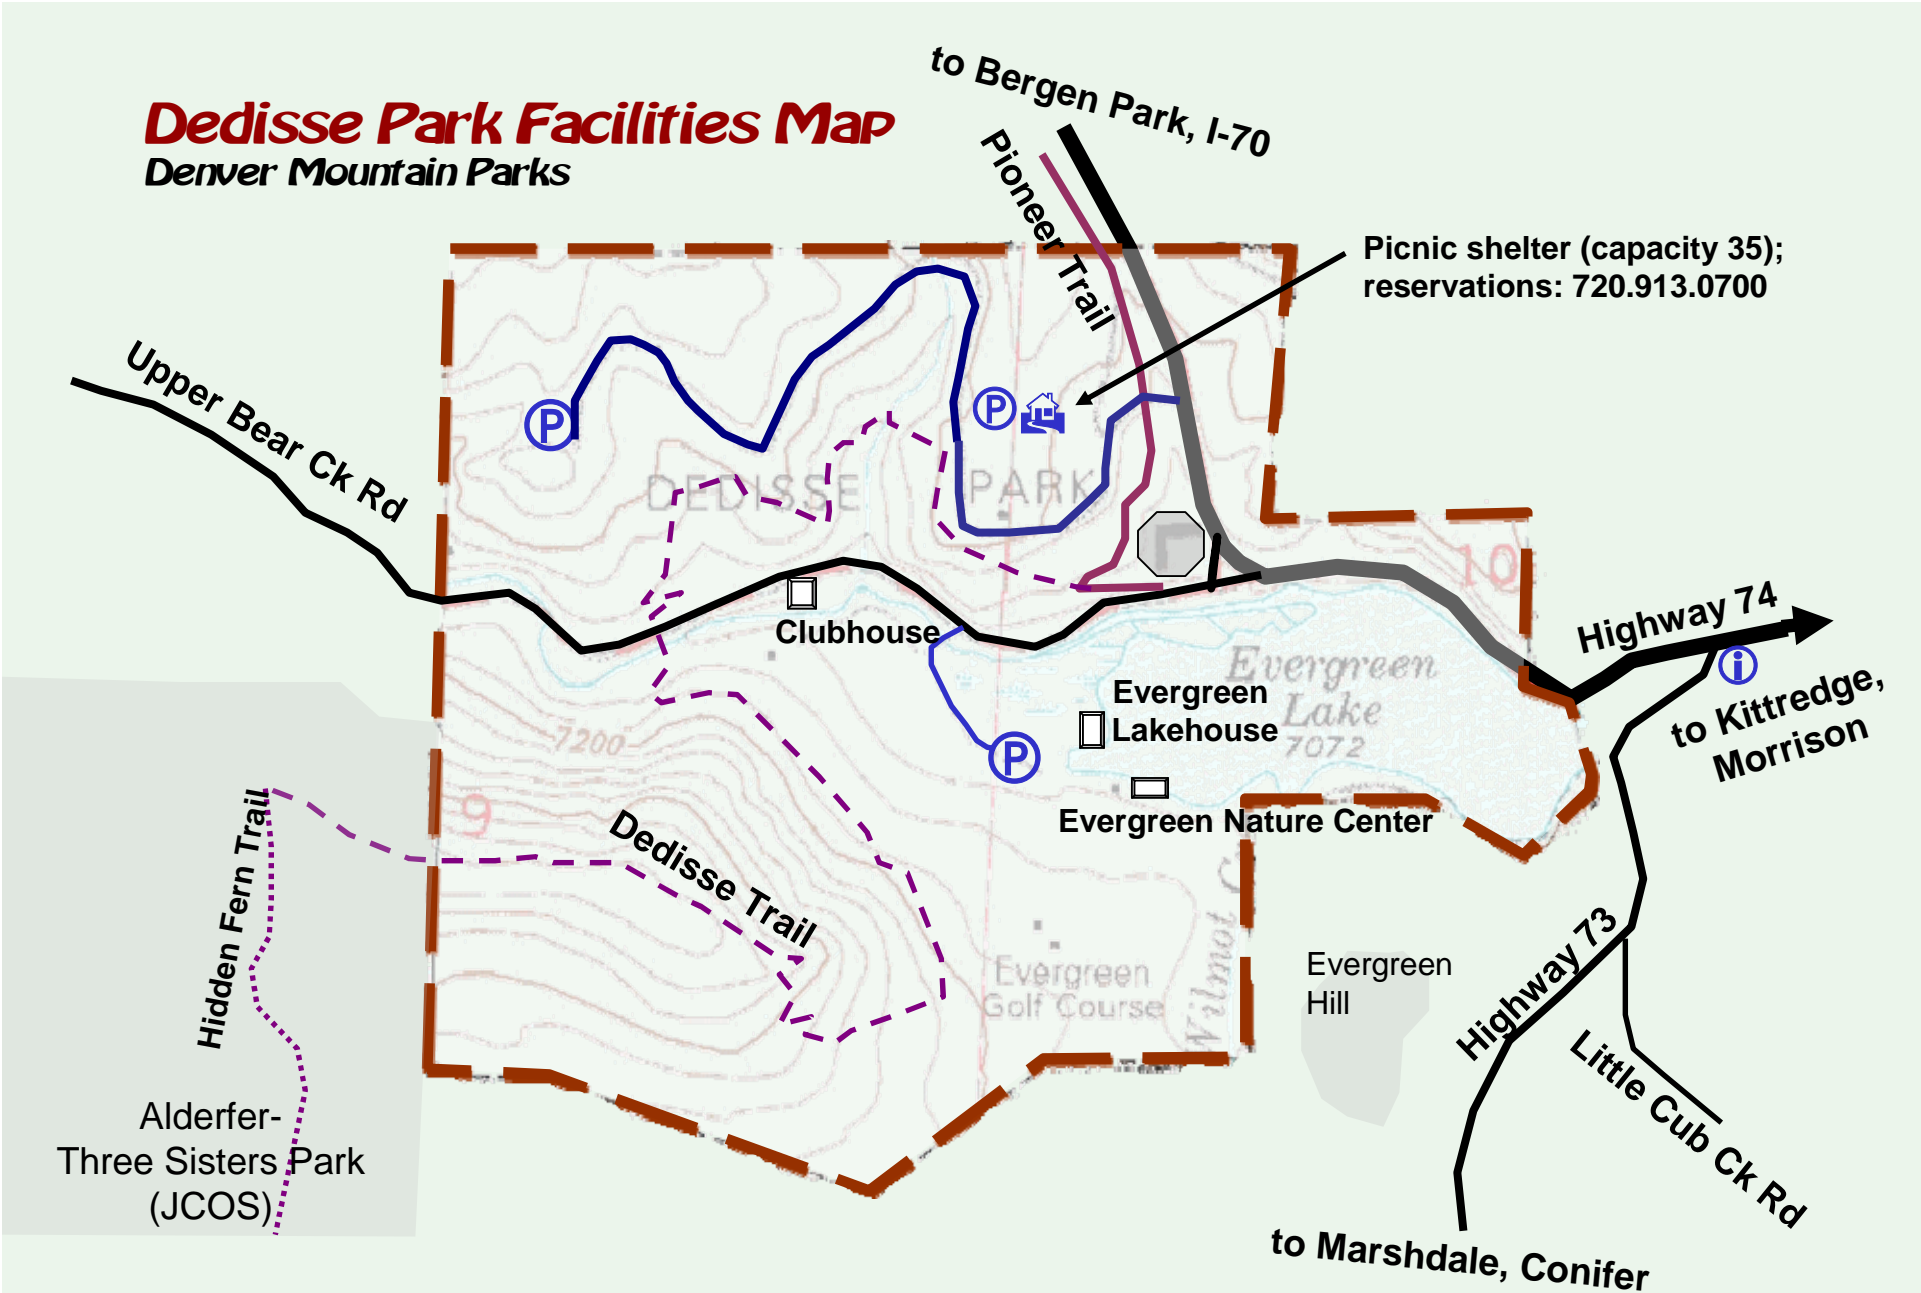

Dedisse Park Facilities Map

Denver Mountain Parks

Map downloaded from MountainParksHistory.org/Parks
 Evergreen Parks & Rec District 303.674.6441
 Evergreen Nature Center 303.330.0489

P Picnic area, parking, restroom **i** Information kiosk
 All boundaries approximate