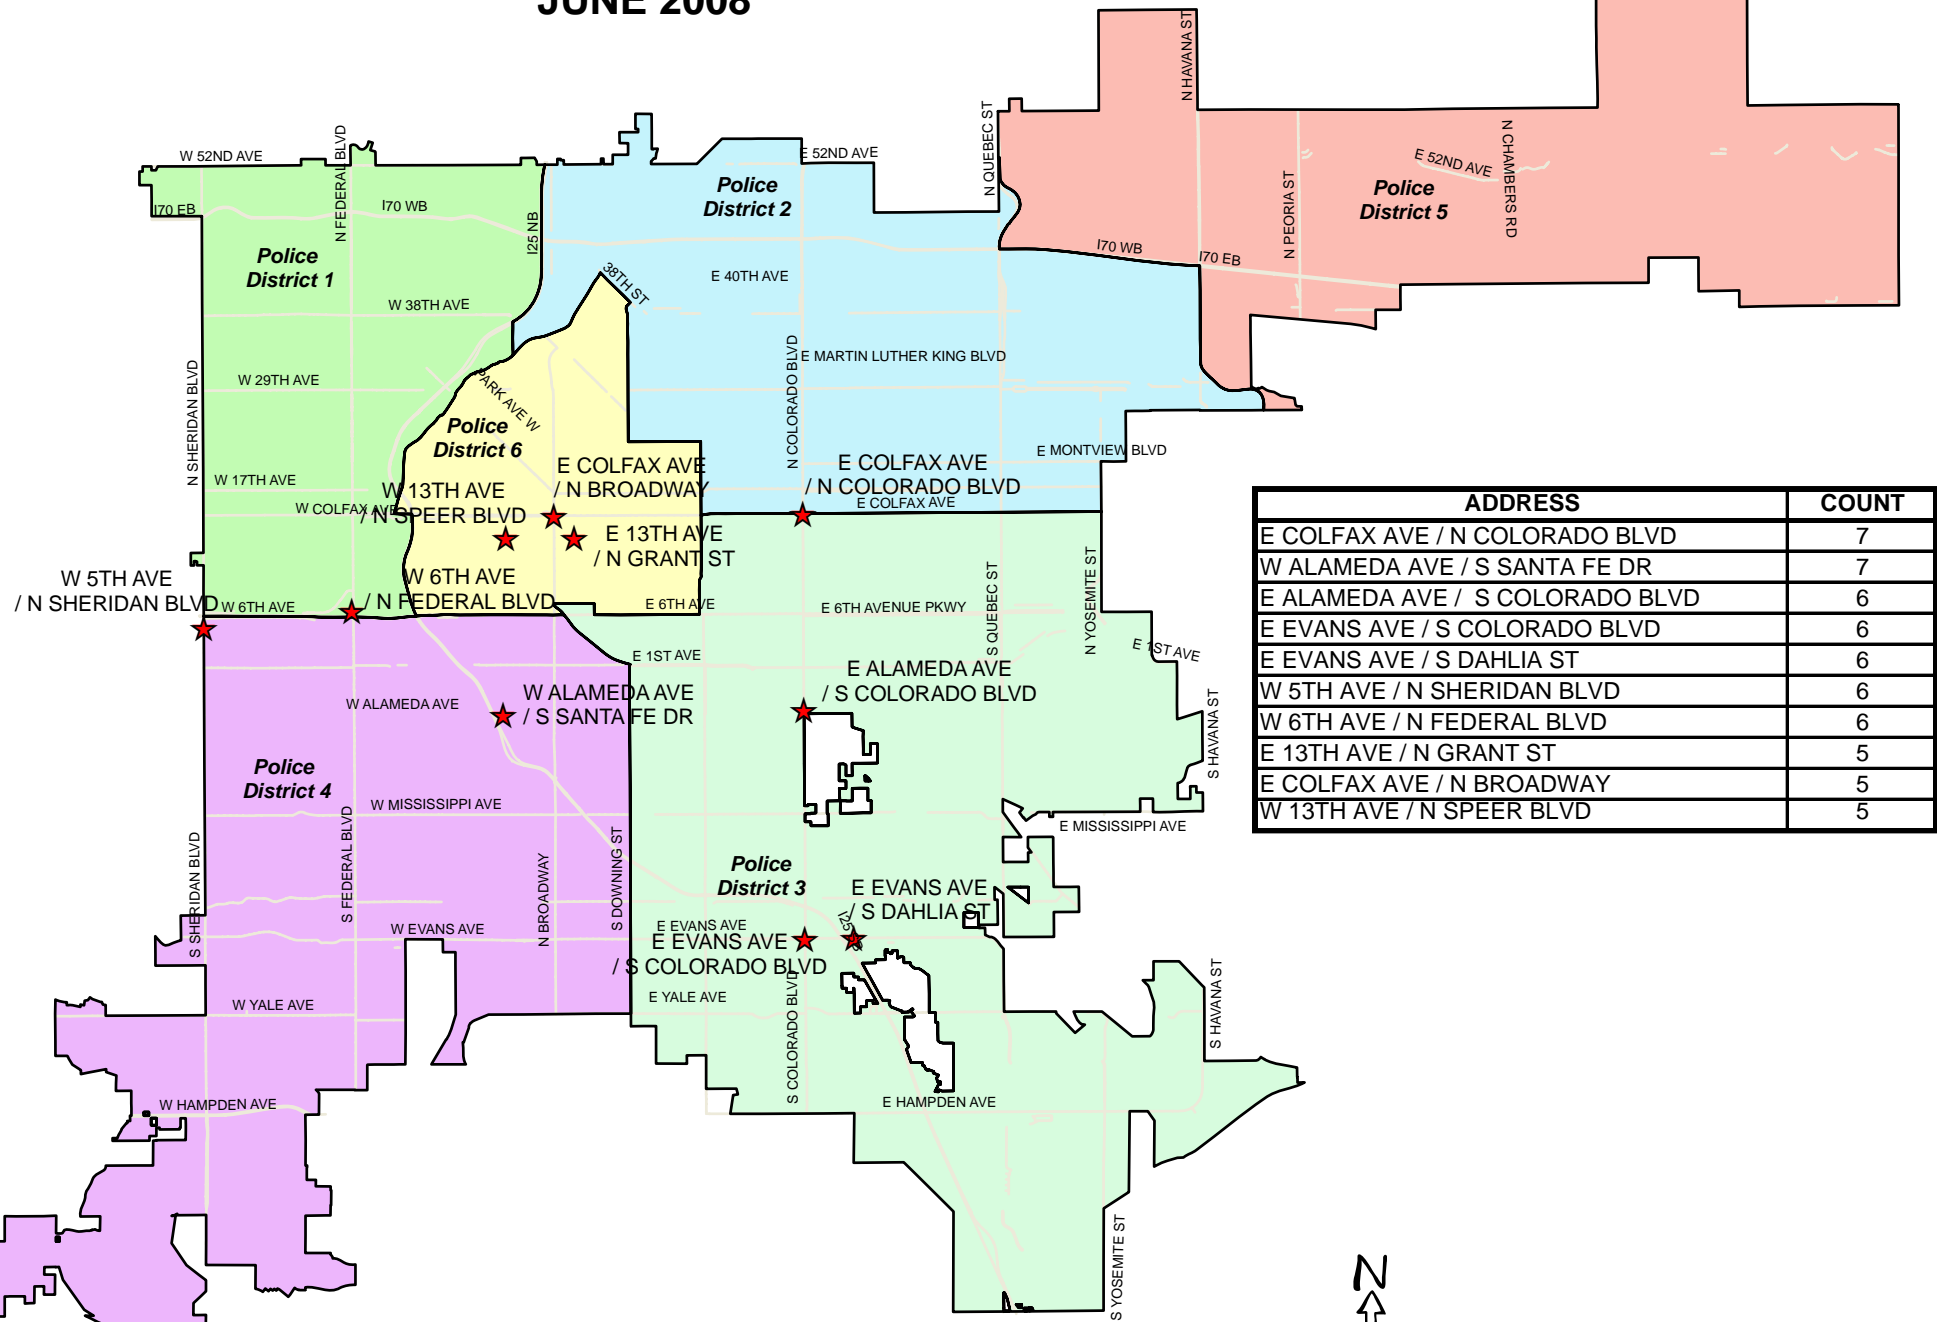

TOP 10 ACCIDENT SITES - NON-INTERSTATE LOCATIONS IN THE CITY AND COUNTY OF DENVER JUNE 2008

ADDRESS	COUNT
E COLFAX AVE / N COLORADO BLVD	7
W ALAMEDA AVE / S SANTA FE DR	7
E ALAMEDA AVE / S COLORADO BLVD	6
E EVANS AVE / S COLORADO BLVD	6
E EVANS AVE / S DAHLIA ST	6
W 5TH AVE / N SHERIDAN BLVD	6
W 6TH AVE / N FEDERAL BLVD	6
E 13TH AVE / N GRANT ST	5
E COLFAX AVE / N BROADWAY	5
W 13TH AVE / N SPEER BLVD	5

The data used to generate this report are dynamic. Dynamic files allow additions, deletions and/or modifications at any time, resulting in more complete and accurate records in the databases. Due to continuous data entry after reports are compiled, subsequent reports are subject to change.

0 0.35 0.7 1.4 2.1 2.8 Miles