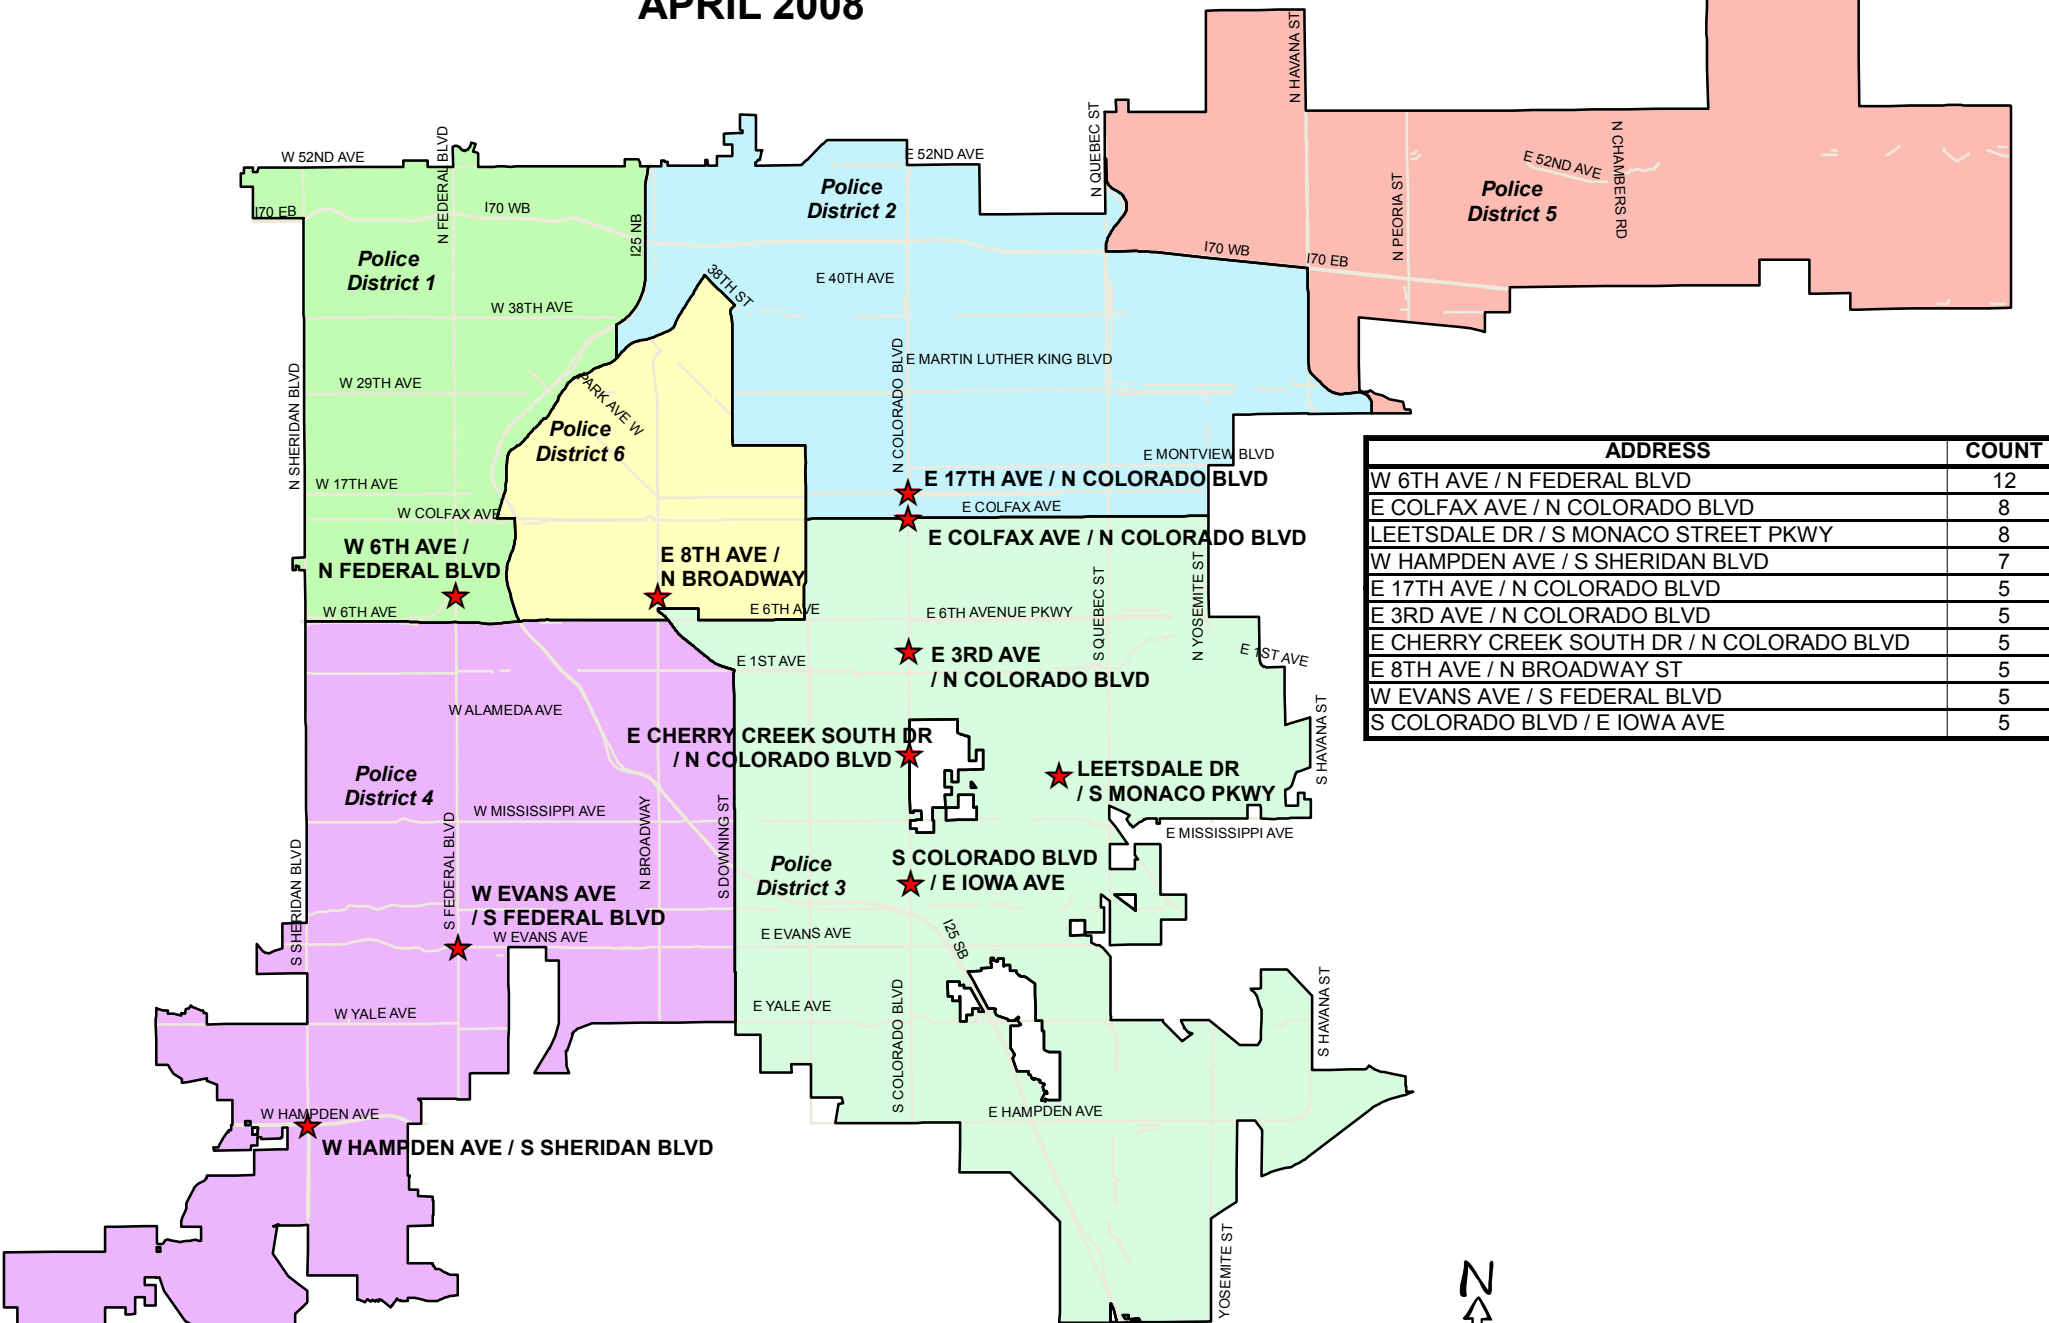

# TOP 10 ACCIDENT SITES - NON-INTERSTATE LOCATIONS IN THE CITY AND COUNTY OF DENVER APRIL 2008

ADDRESS	COUNT
W 6TH AVE / N FEDERAL BLVD	12
E COLFAX AVE / N COLORADO BLVD	8
LEETSDALE DR / S MONACO STREET PKWY	8
W HAMPDEN AVE / S SHERIDAN BLVD	7
E 17TH AVE / N COLORADO BLVD	5
E 3RD AVE / N COLORADO BLVD	5
E CHERRY CREEK SOUTH DR / N COLORADO BLVD	5
E 8TH AVE / N BROADWAY ST	5
W EVANS AVE / S FEDERAL BLVD	5
S COLORADO BLVD / E IOWA AVE	5

The data used to generate this report are dynamic. Dynamic files allow additions, deletions and/or modifications at any time, resulting in more complete and accurate records in the databases. Due to continuous data entry after reports are compiled, subsequent reports are subject to change.

0 0.35 0.7 1.4 2.1 2.8 Miles