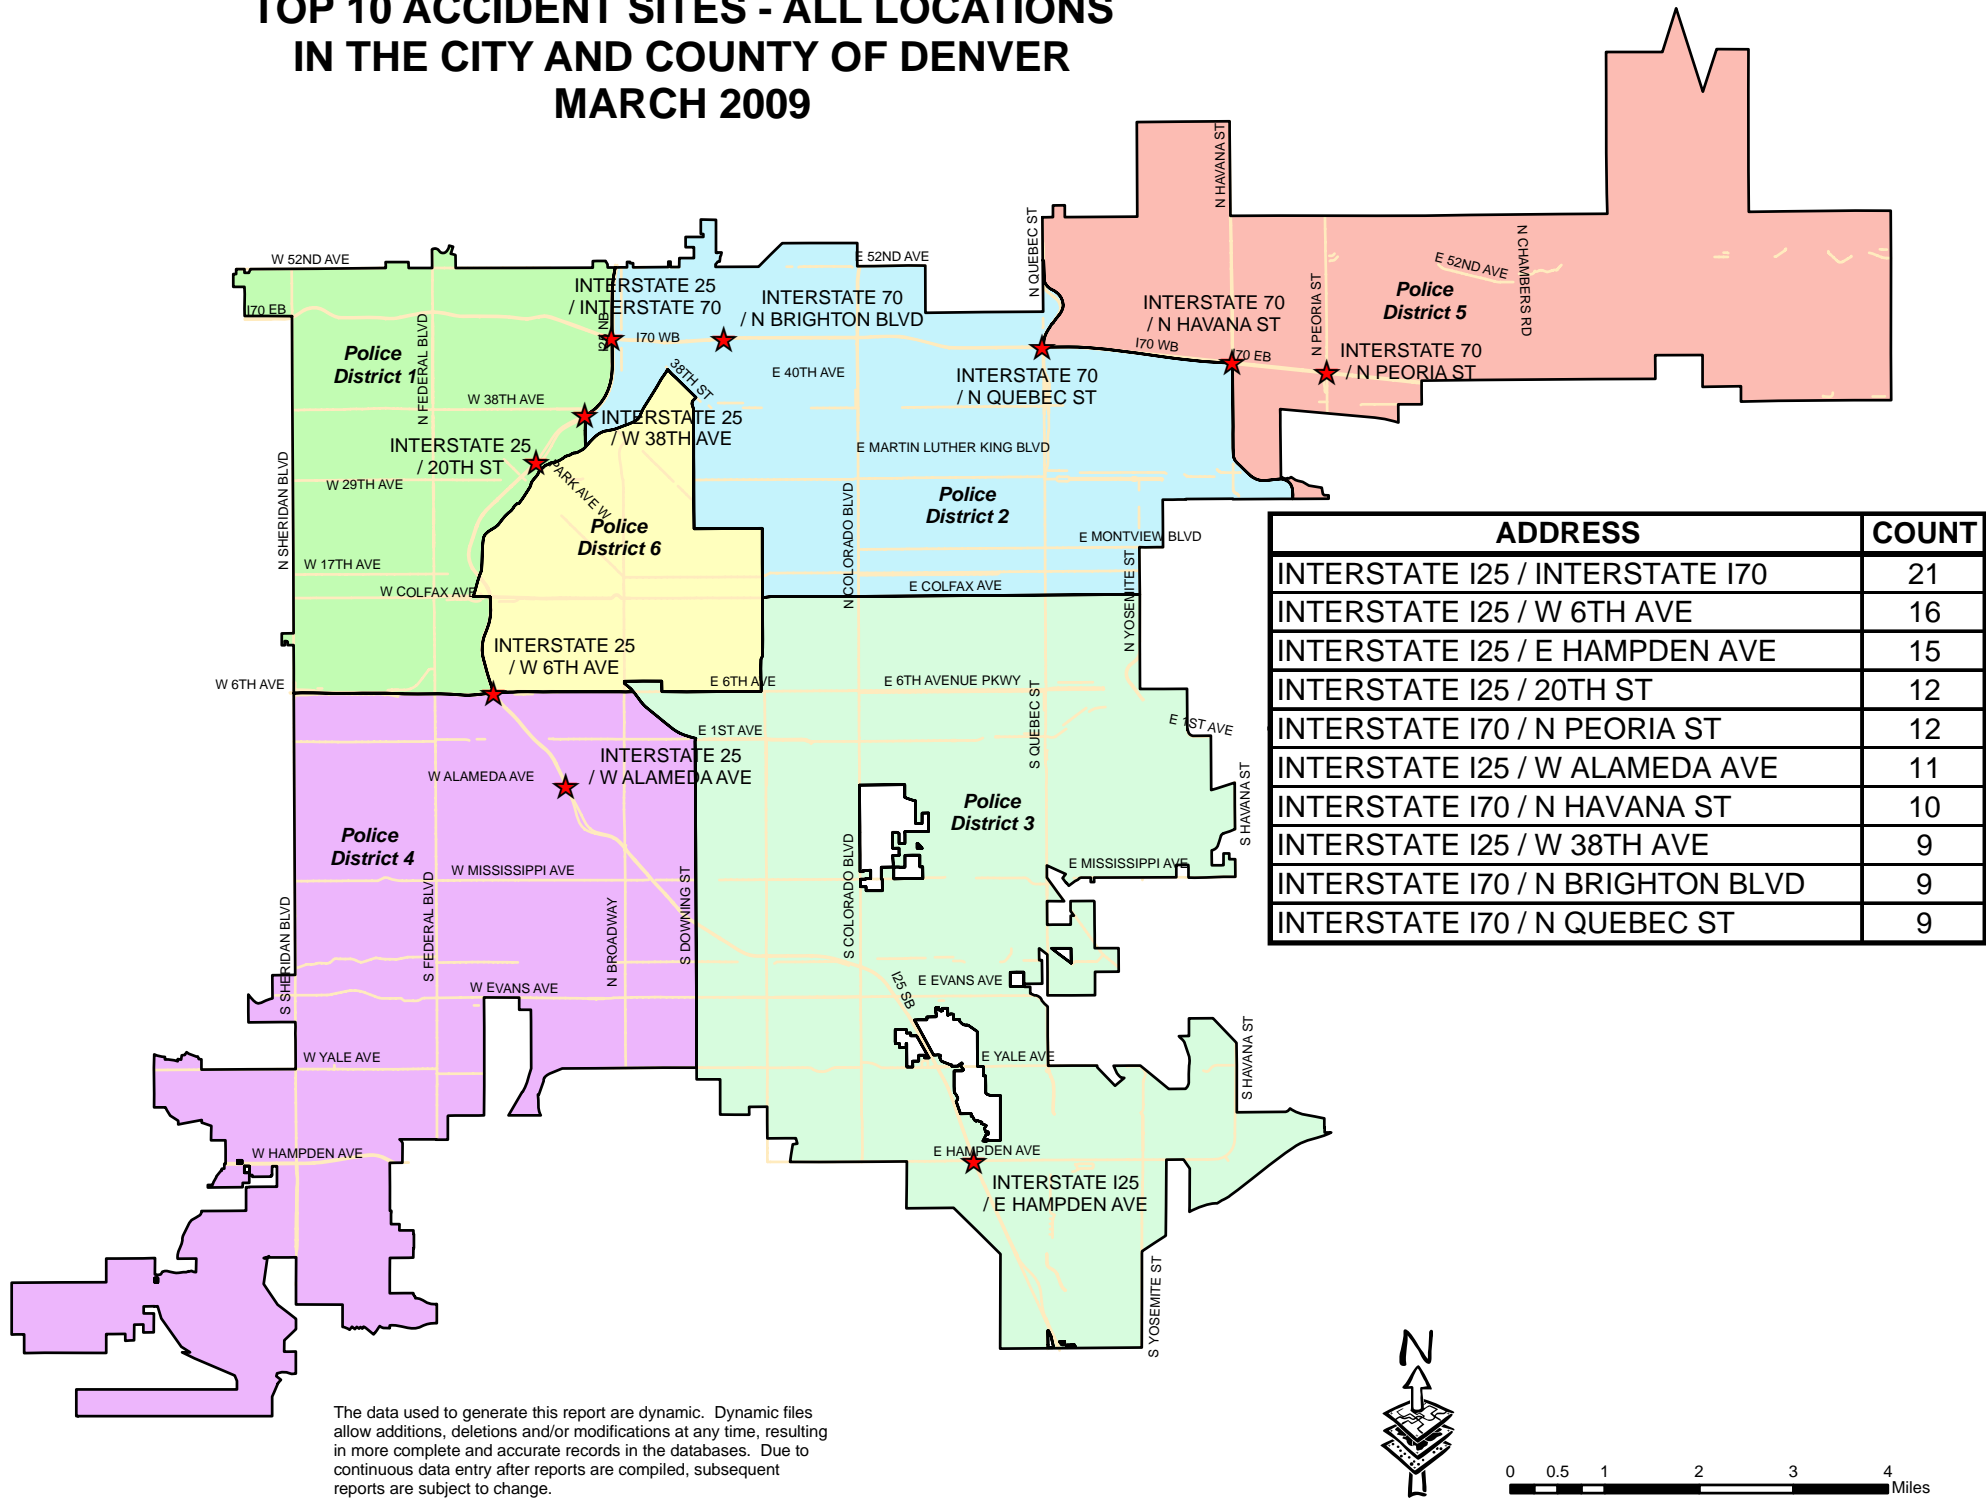

TOP 10 ACCIDENT SITES - ALL LOCATIONS IN THE CITY AND COUNTY OF DENVER MARCH 2009

The data used to generate this report are dynamic. Dynamic files allow additions, deletions and/or modifications at any time, resulting in more complete and accurate records in the databases. Due to continuous data entry after reports are compiled, subsequent reports are subject to change.

0 0.5 1 2 3 4 Miles