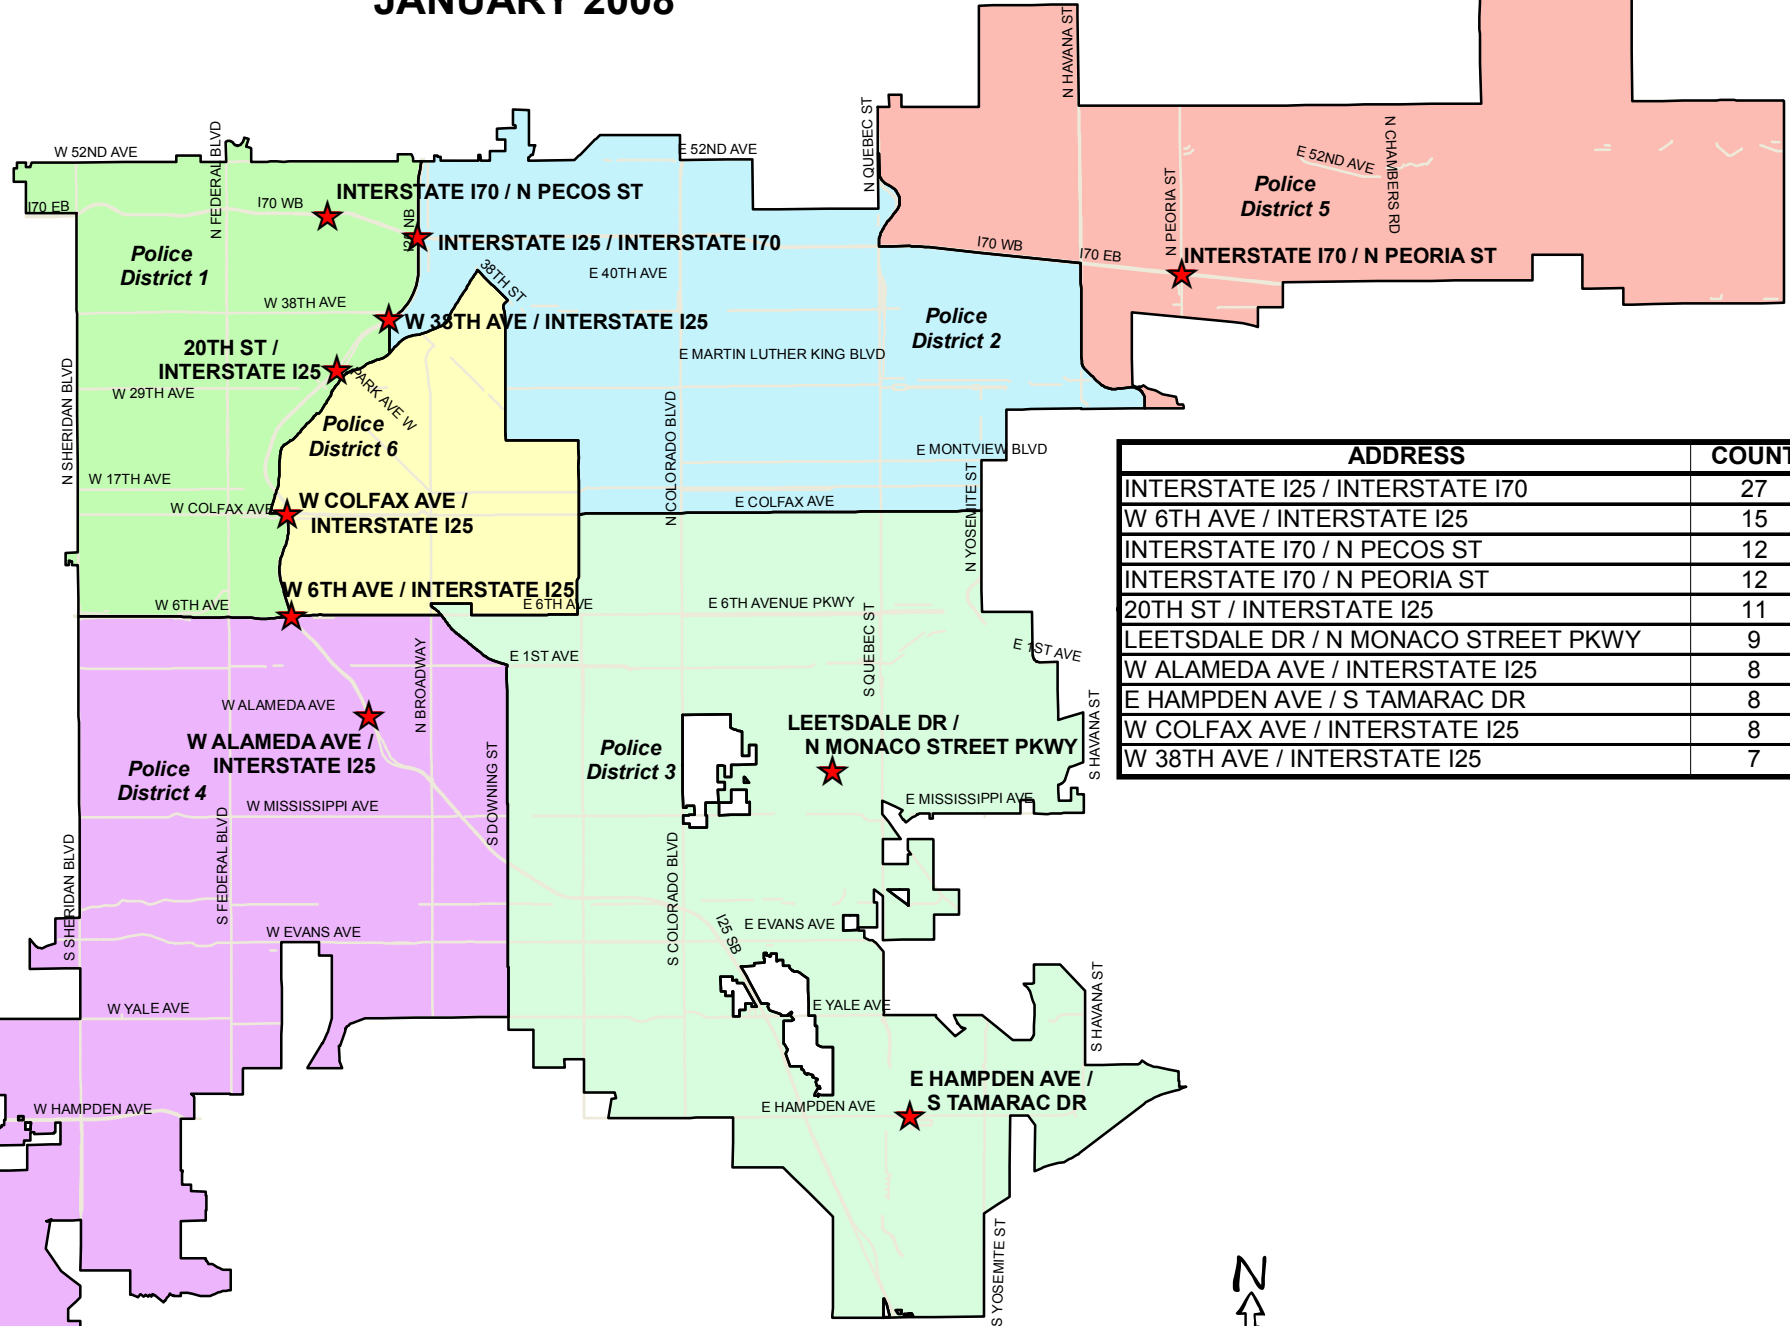

TOP 10 ACCIDENT SITES - ALL LOCATIONS IN THE CITY AND COUNTY OF DENVER JANUARY 2008

ADDRESS	COUNT
INTERSTATE 125 / INTERSTATE 170	27
W 6TH AVE / INTERSTATE 125	15
INTERSTATE 170 / N PECOS ST	12
INTERSTATE 170 / N PEORIA ST	12
20TH ST / INTERSTATE 125	11
LEETSDALE DR / N MONACO STREET PKWY	9
W ALAMEDA AVE / INTERSTATE 125	8
E HAMPDEN AVE / S TAMARAC DR	8
W COLFAX AVE / INTERSTATE 125	8
W 38TH AVE / INTERSTATE 125	7

The data used to generate this report are dynamic. Dynamic files allow additions, deletions and/or modifications at any time, resulting in more complete and accurate records in the databases. Due to continuous data entry after reports are compiled, subsequent reports are subject to change.