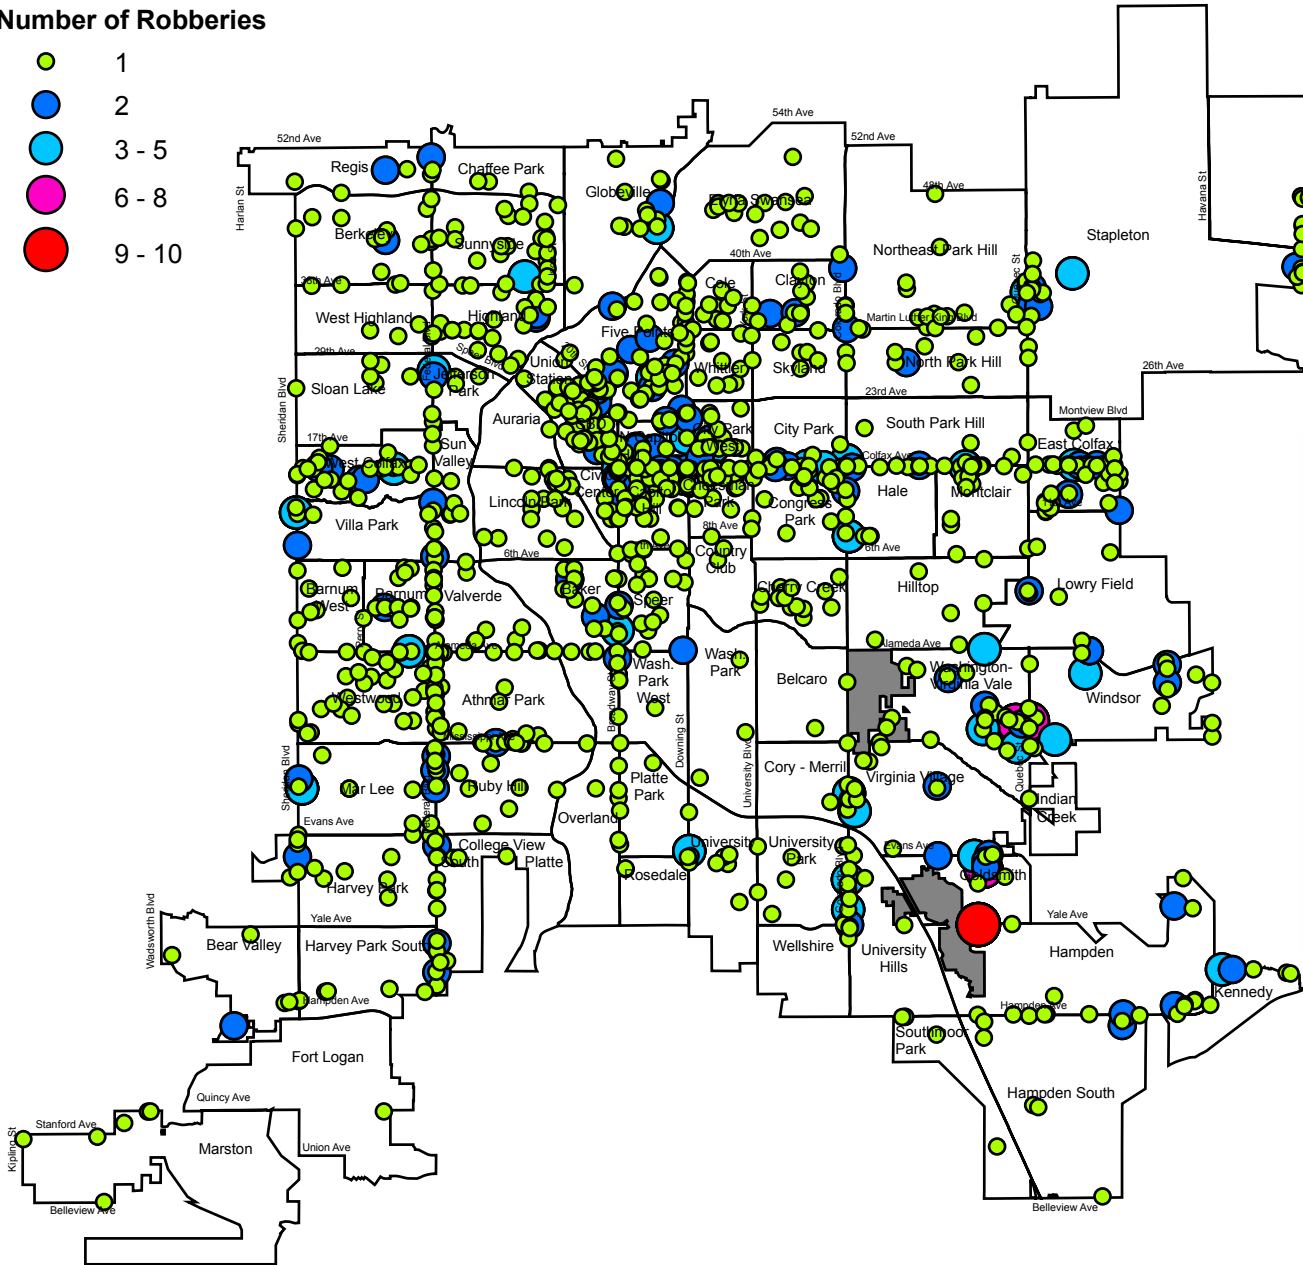

## TOTAL NUMBER = 1,424

### Number of Robberies

### TOP 11 NEIGHBORHOODS ROBBERY

NEIGHBORHOOD	2004	2005	CHANGE
Five Points	56	72	16
Capitol Hill	90	66	-24
Central Business District	53	61	8
East Colfax	51	51	0
Washington-Virginia Vale	30	45	15
West Colfax	61	39	-22
City Park West	19	39	20
Westwood	42	35	-7
North Capitol Hill	56	33	-23
Montbello	50	31	-19
Congress Park	18	31	13