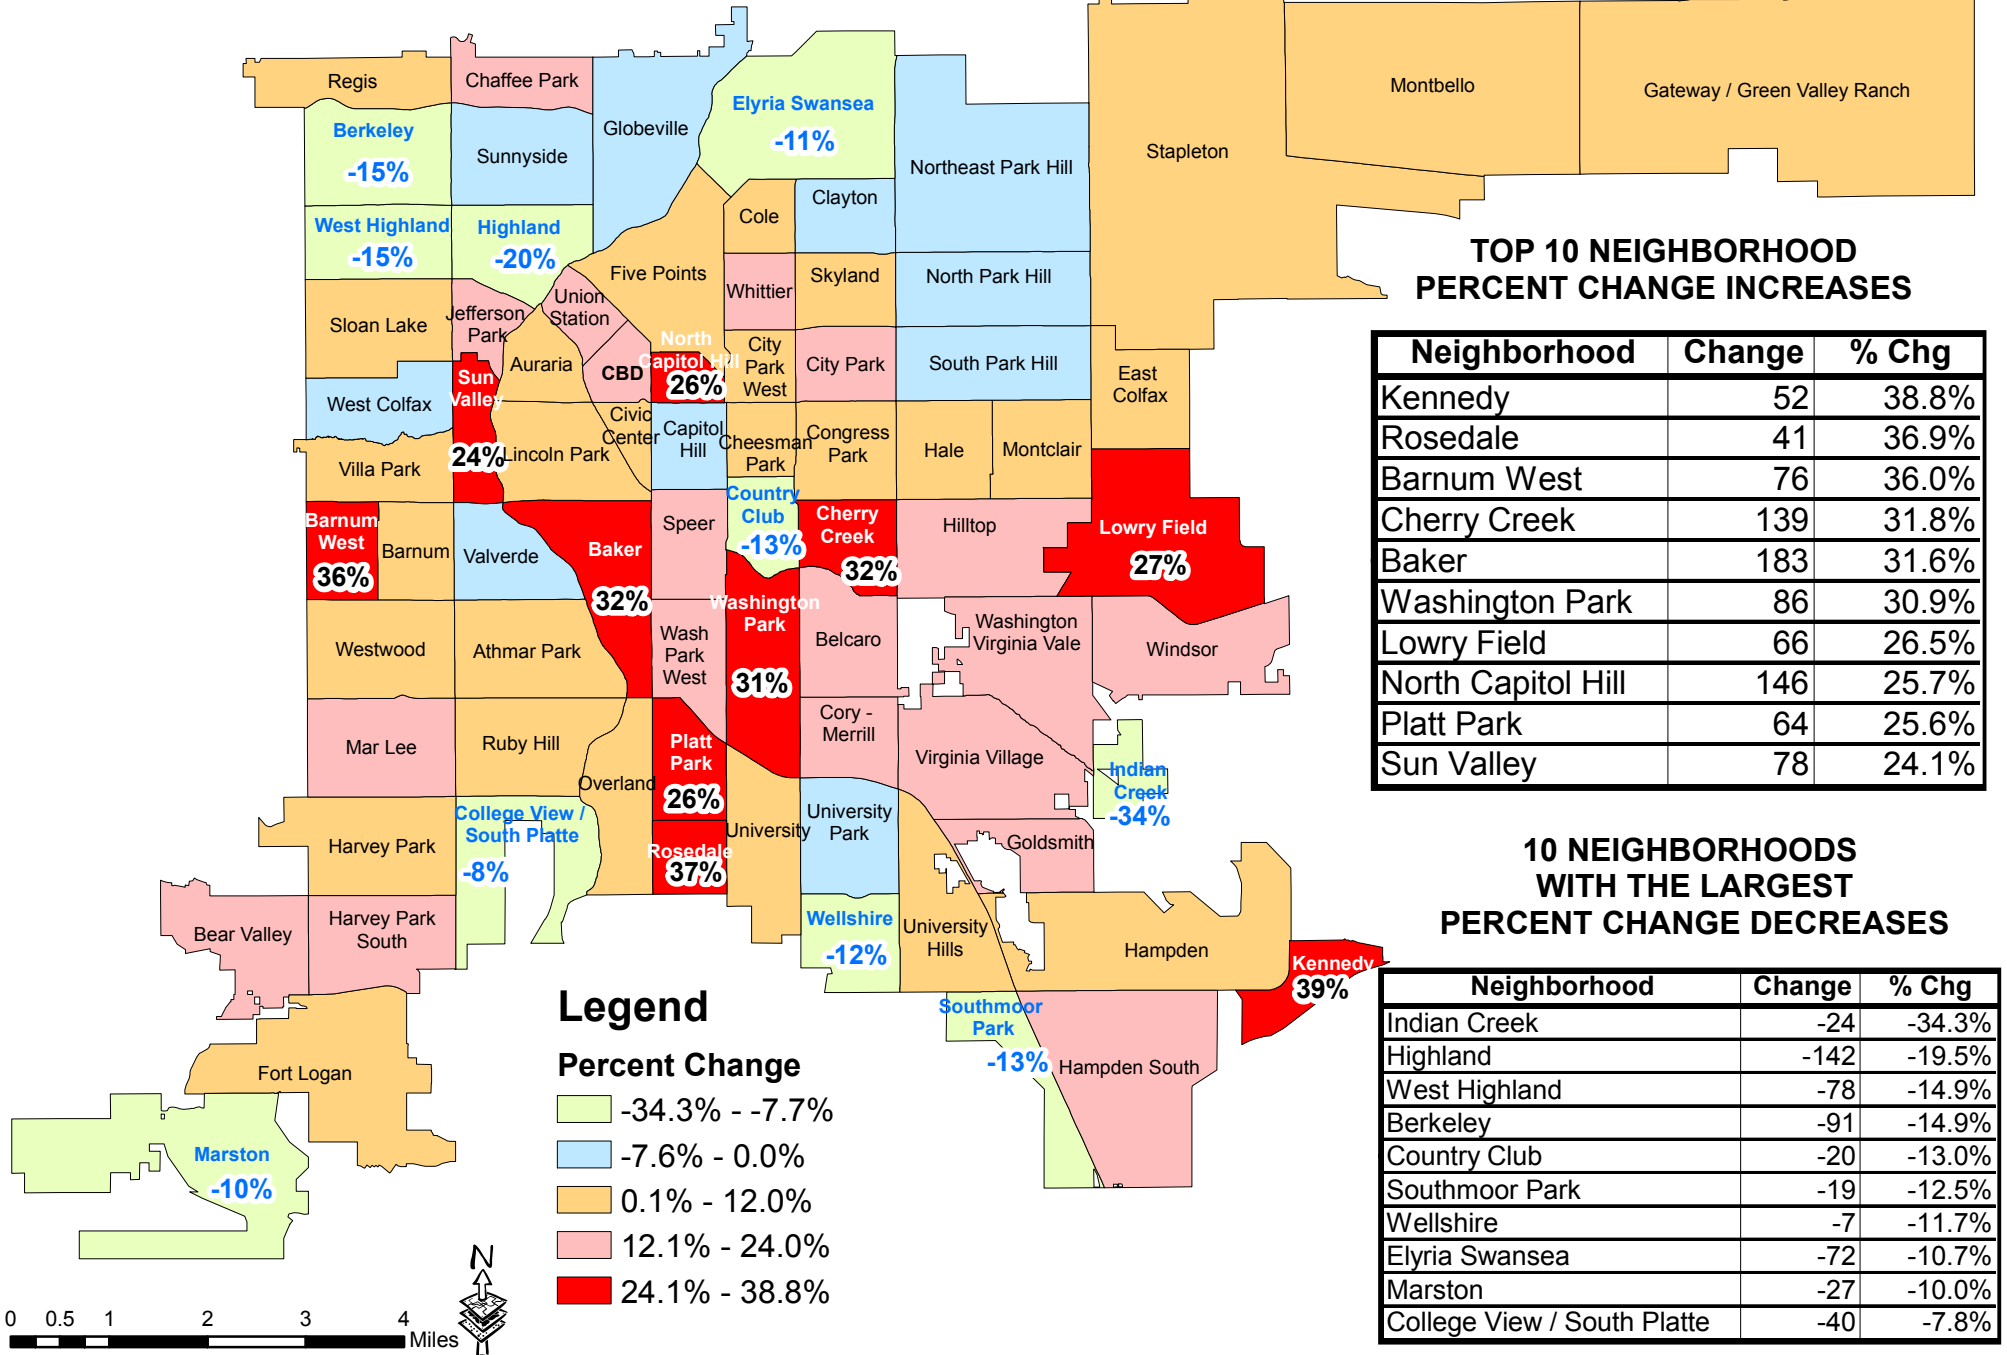

Reported Crime Percent Change Increases and Decreases by Neighborhood 2008 to 2009

**TOP 10 NEIGHBORHOOD
PERCENT CHANGE INCREASES**

Neighborhood	Change	% Chg
Kennedy	52	38.8%
Rosedale	41	36.9%
Barnum West	76	36.0%
Cherry Creek	139	31.8%
Baker	183	31.6%
Washington Park	86	30.9%
Lowry Field	66	26.5%
North Capitol Hill	146	25.7%
Platt Park	64	25.6%
Sun Valley	78	24.1%

**10 NEIGHBORHOODS
WITH THE LARGEST
PERCENT CHANGE DECREASES**

Neighborhood	Change	% Chg
Indian Creek	-24	-34.3%
Highland	-142	-19.5%
West Highland	-78	-14.9%
Berkeley	-91	-14.9%
Country Club	-20	-13.0%
Southmoor Park	-19	-12.5%
Wellshire	-7	-11.7%
Elyria Swansea	-72	-10.7%
Marston	-27	-10.0%
College View / South Platte	-40	-7.8%

Legend

Percent Change

- 34.3% - -7.7%
- 7.6% - 0.0%
- 0.1% - 12.0%
- 12.1% - 24.0%
- 24.1% - 38.8%