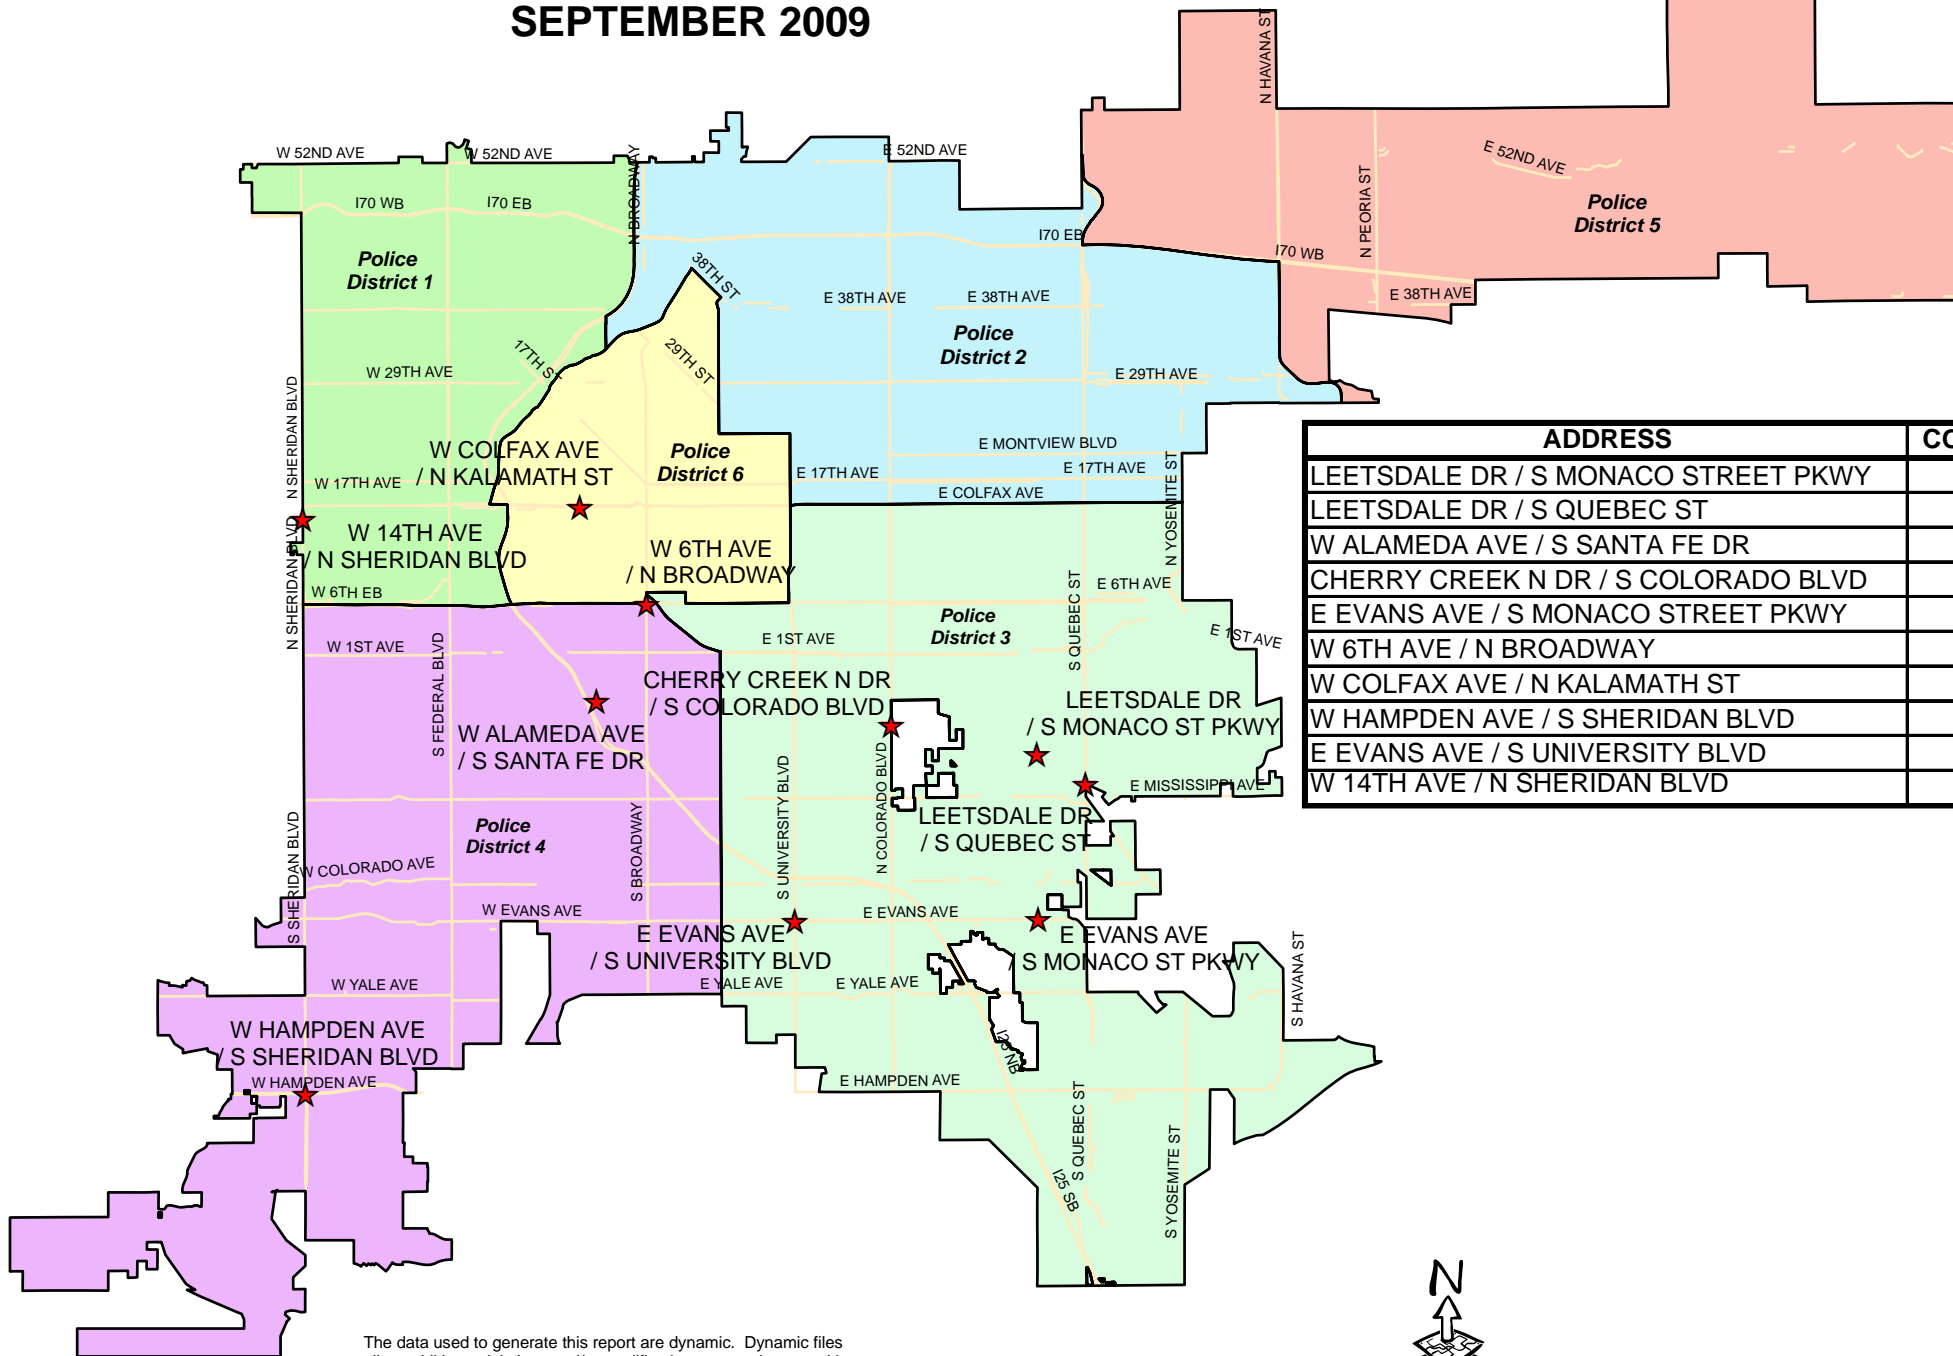

# TOP ACCIDENT SITES - NON-INTERSTATE LOCATIONS IN THE CITY AND COUNTY OF DENVER SEPTEMBER 2009

ADDRESS	COUNT
LEETSDALE DR / S MONACO STREET PKWY	8
LEETSDALE DR / S QUEBEC ST	6
W ALAMEDA AVE / S SANTA FE DR	6
CHERRY CREEK N DR / S COLORADO BLVD	5
E EVANS AVE / S MONACO STREET PKWY	5
W 6TH AVE / N BROADWAY	5
W COLFAX AVE / N KALAMATH ST	5
W HAMPDEN AVE / S SHERIDAN BLVD	5
E EVANS AVE / S UNIVERSITY BLVD	4
W 14TH AVE / N SHERIDAN BLVD	4

The data used to generate this report are dynamic. Dynamic files allow additions, deletions and/or modifications at any time, resulting in more complete and accurate records in the databases. Due to continuous data entry after reports are compiled, subsequent reports are subject to change.