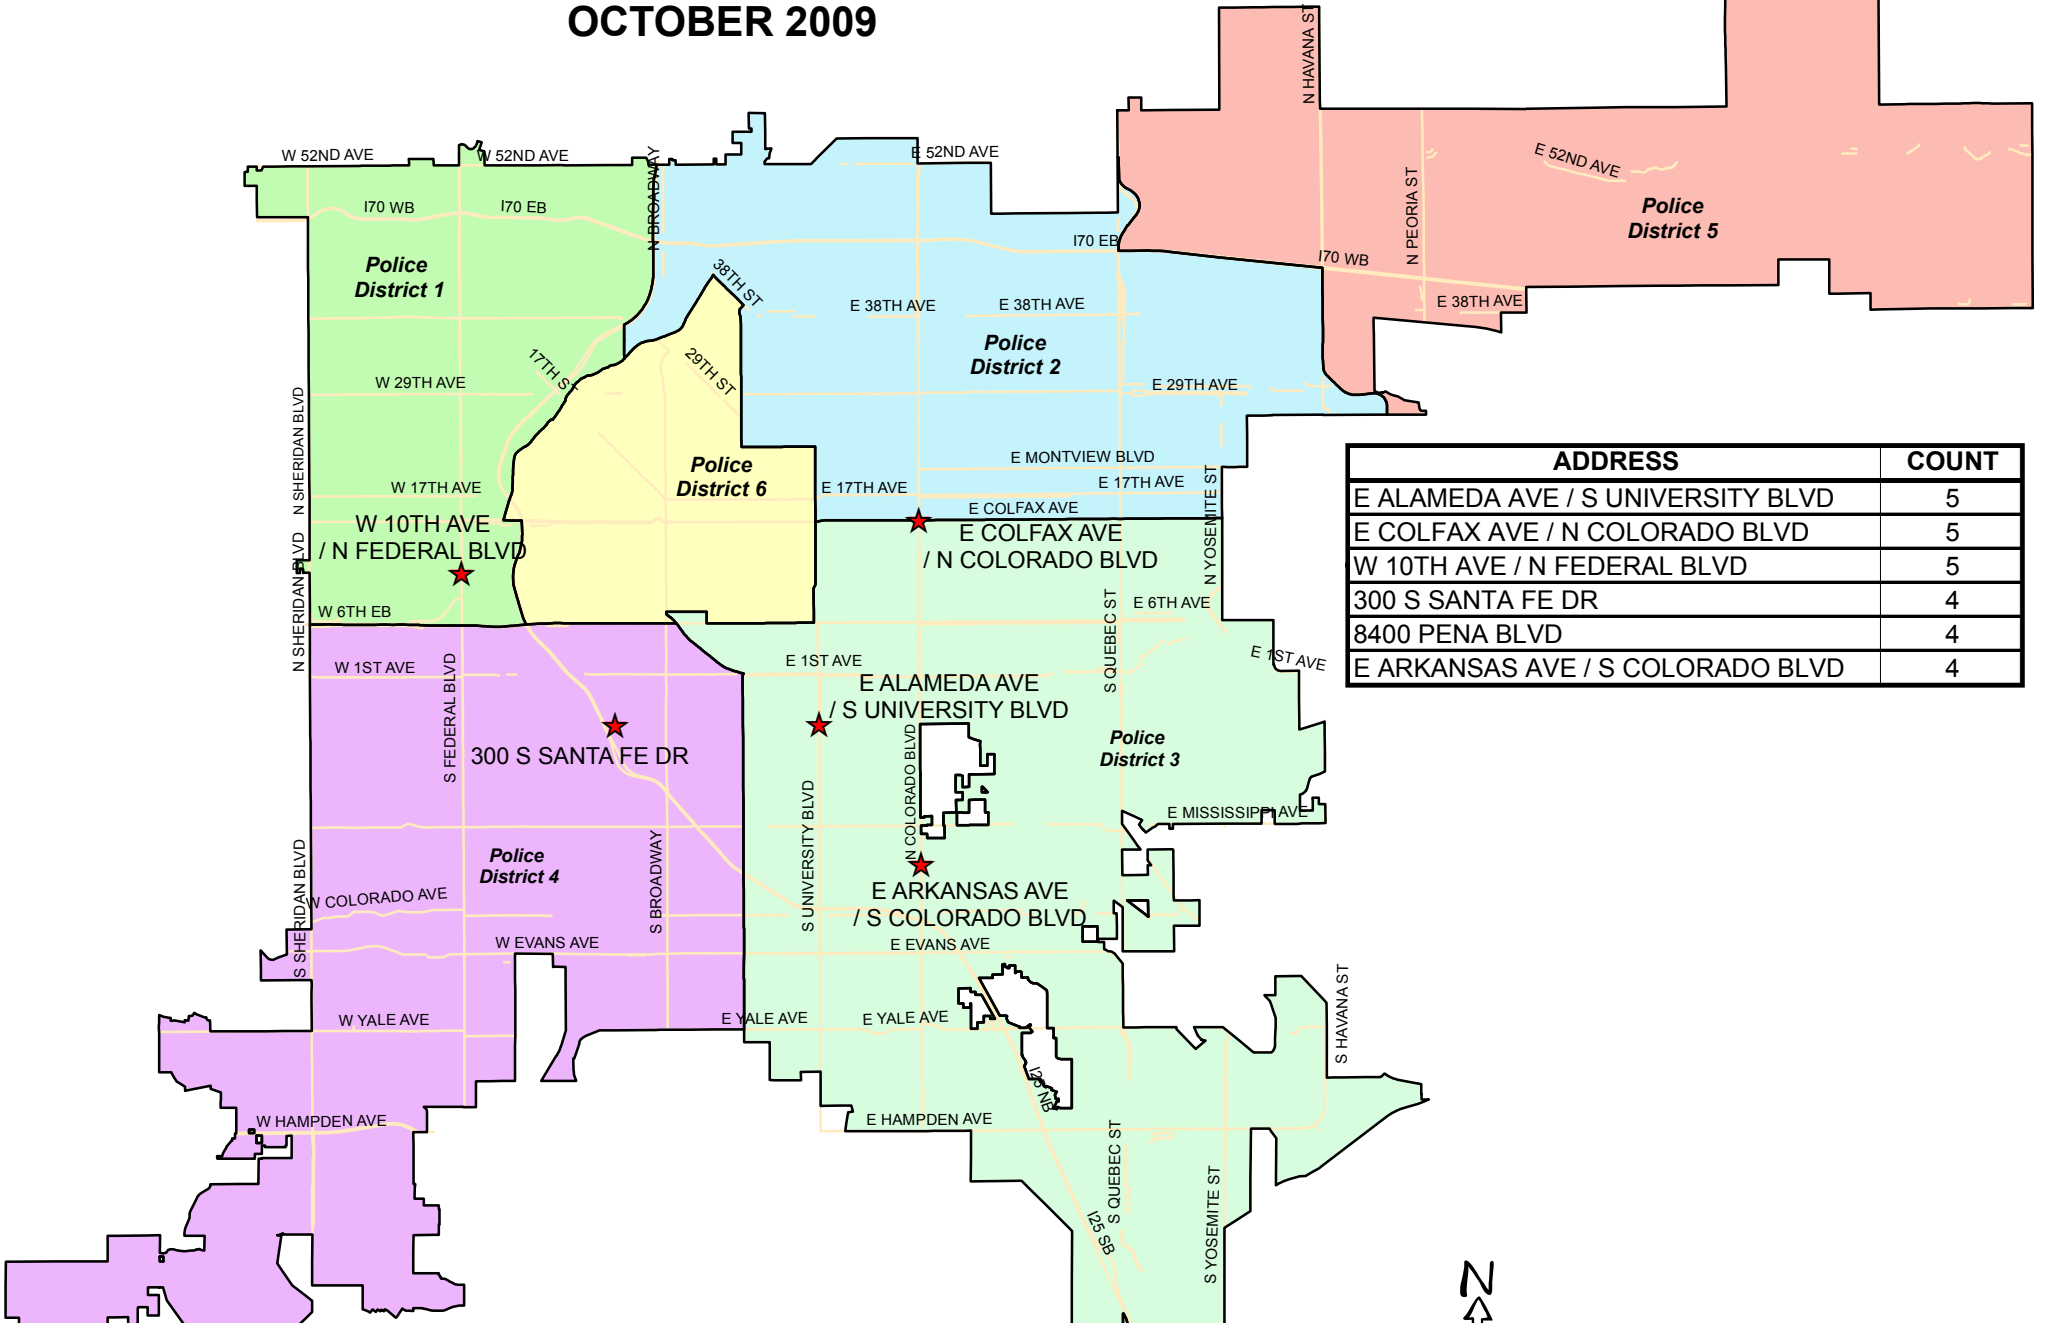

TOP ACCIDENT SITES - NON-INTERSTATE LOCATIONS IN THE CITY AND COUNTY OF DENVER OCTOBER 2009

8400 PENNA BLVD

ADDRESS	COUNT
E ALAMEDA AVE / S UNIVERSITY BLVD	5
E COLFAX AVE / N COLORADO BLVD	5
W 10TH AVE / N FEDERAL BLVD	5
300 S SANTA FE DR	4
8400 PENNA BLVD	4
E ARKANSAS AVE / S COLORADO BLVD	4