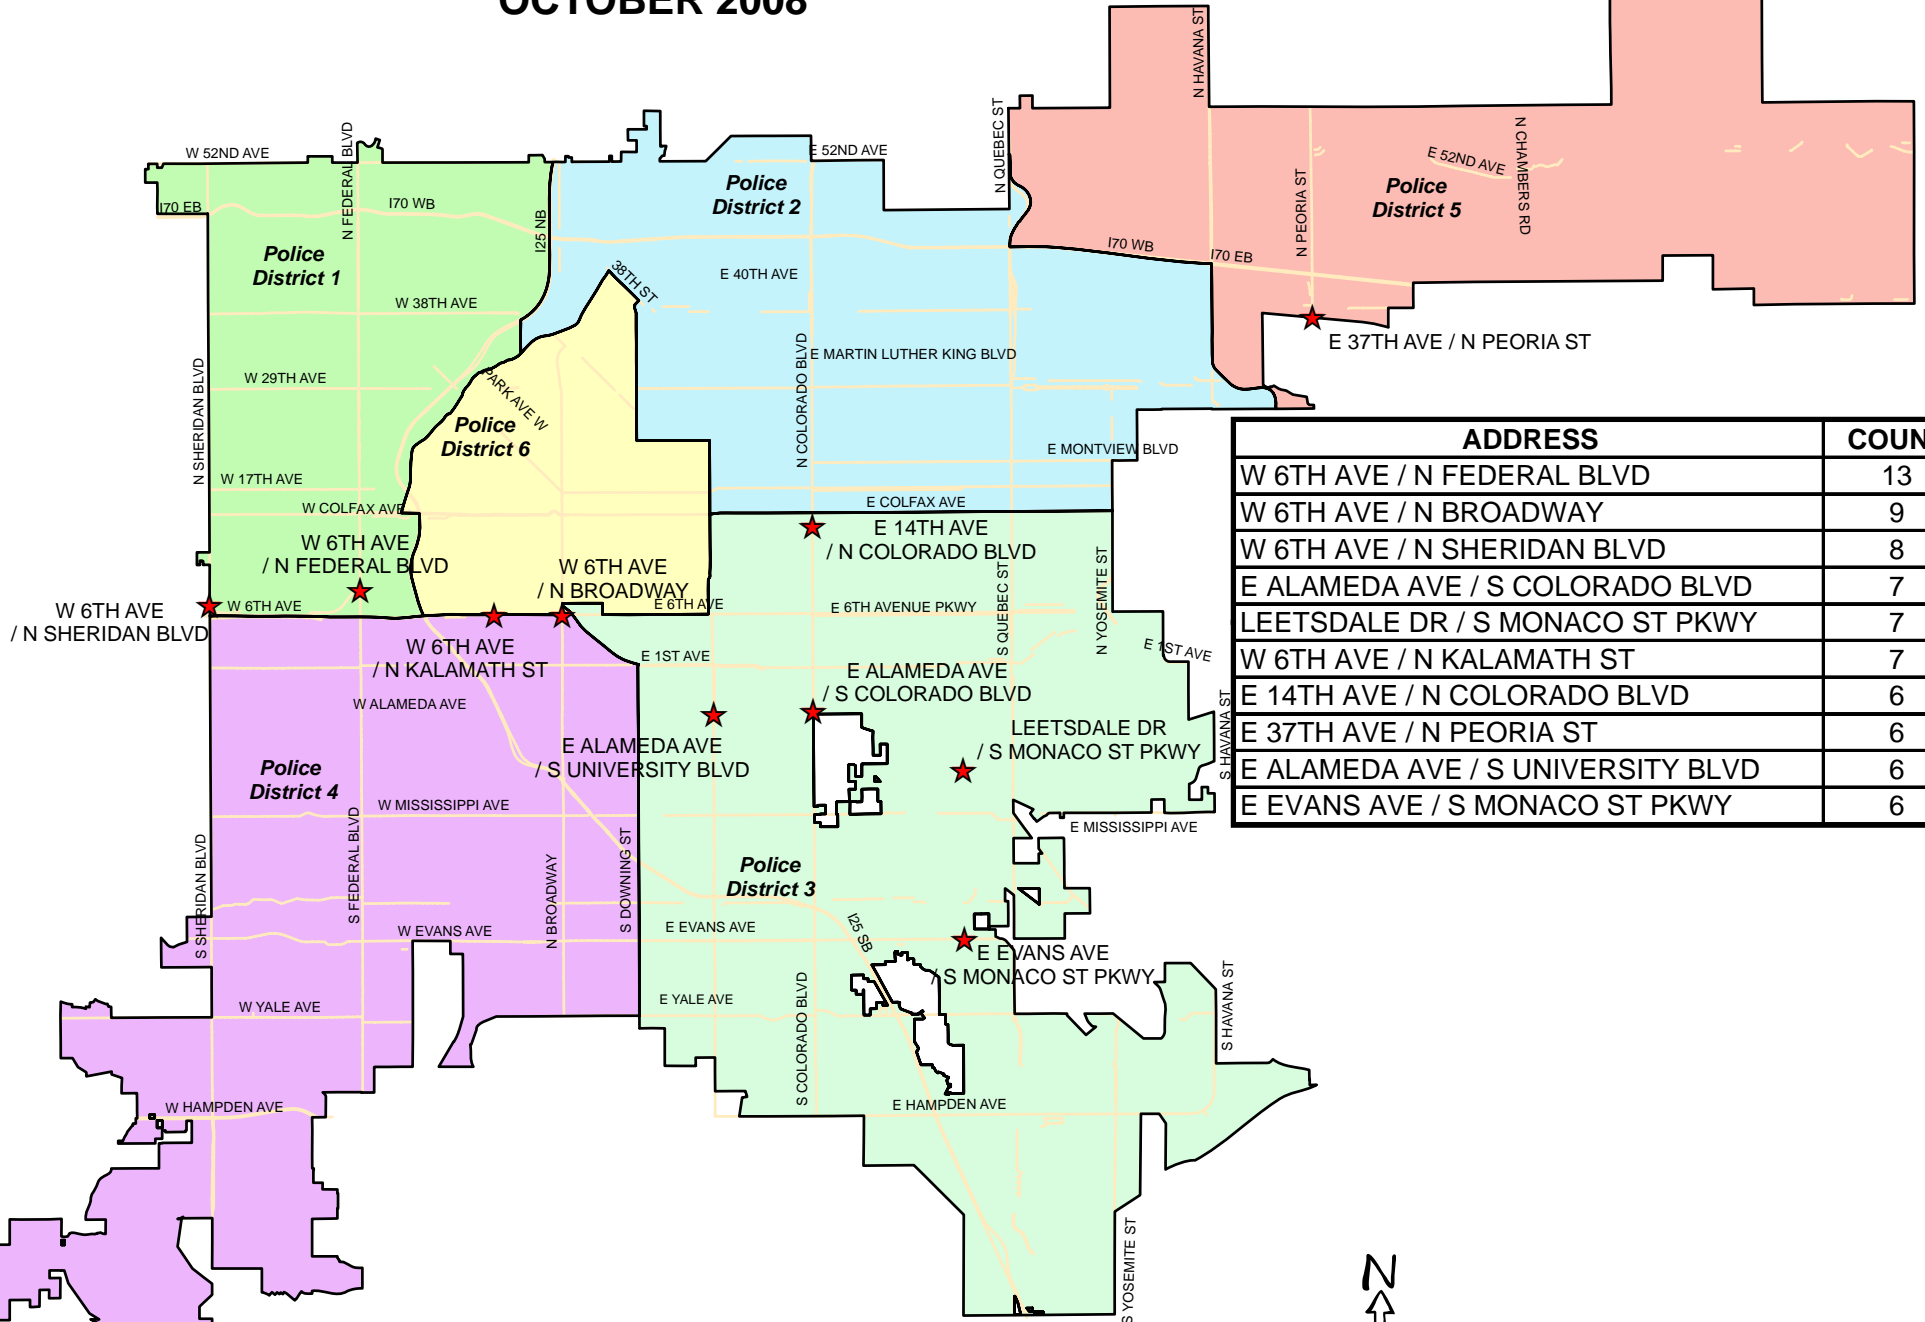

# TOP 10 ACCIDENT SITES - NON-INTERSTATE LOCATIONS IN THE CITY AND COUNTY OF DENVER OCTOBER 2008

ADDRESS	COUNT
W 6TH AVE / N FEDERAL BLVD	13
W 6TH AVE / N BROADWAY	9
W 6TH AVE / N SHERIDAN BLVD	8
E ALAMEDA AVE / S COLORADO BLVD	7
LEETSDALE DR / S MONACO ST PKWY	7
W 6TH AVE / N KALAMATH ST	7
E 14TH AVE / N COLORADO BLVD	6
E 37TH AVE / N PEORIA ST	6
E ALAMEDA AVE / S UNIVERSITY BLVD	6
E EVANS AVE / S MONACO ST PKWY	6

The data used to generate this report are dynamic. Dynamic files allow additions, deletions and/or modifications at any time, resulting in more complete and accurate records in the databases. Due to continuous data entry after reports are compiled, subsequent reports are subject to change.

0 0.2 0.4 0.8 1.2 1.6  
Miles