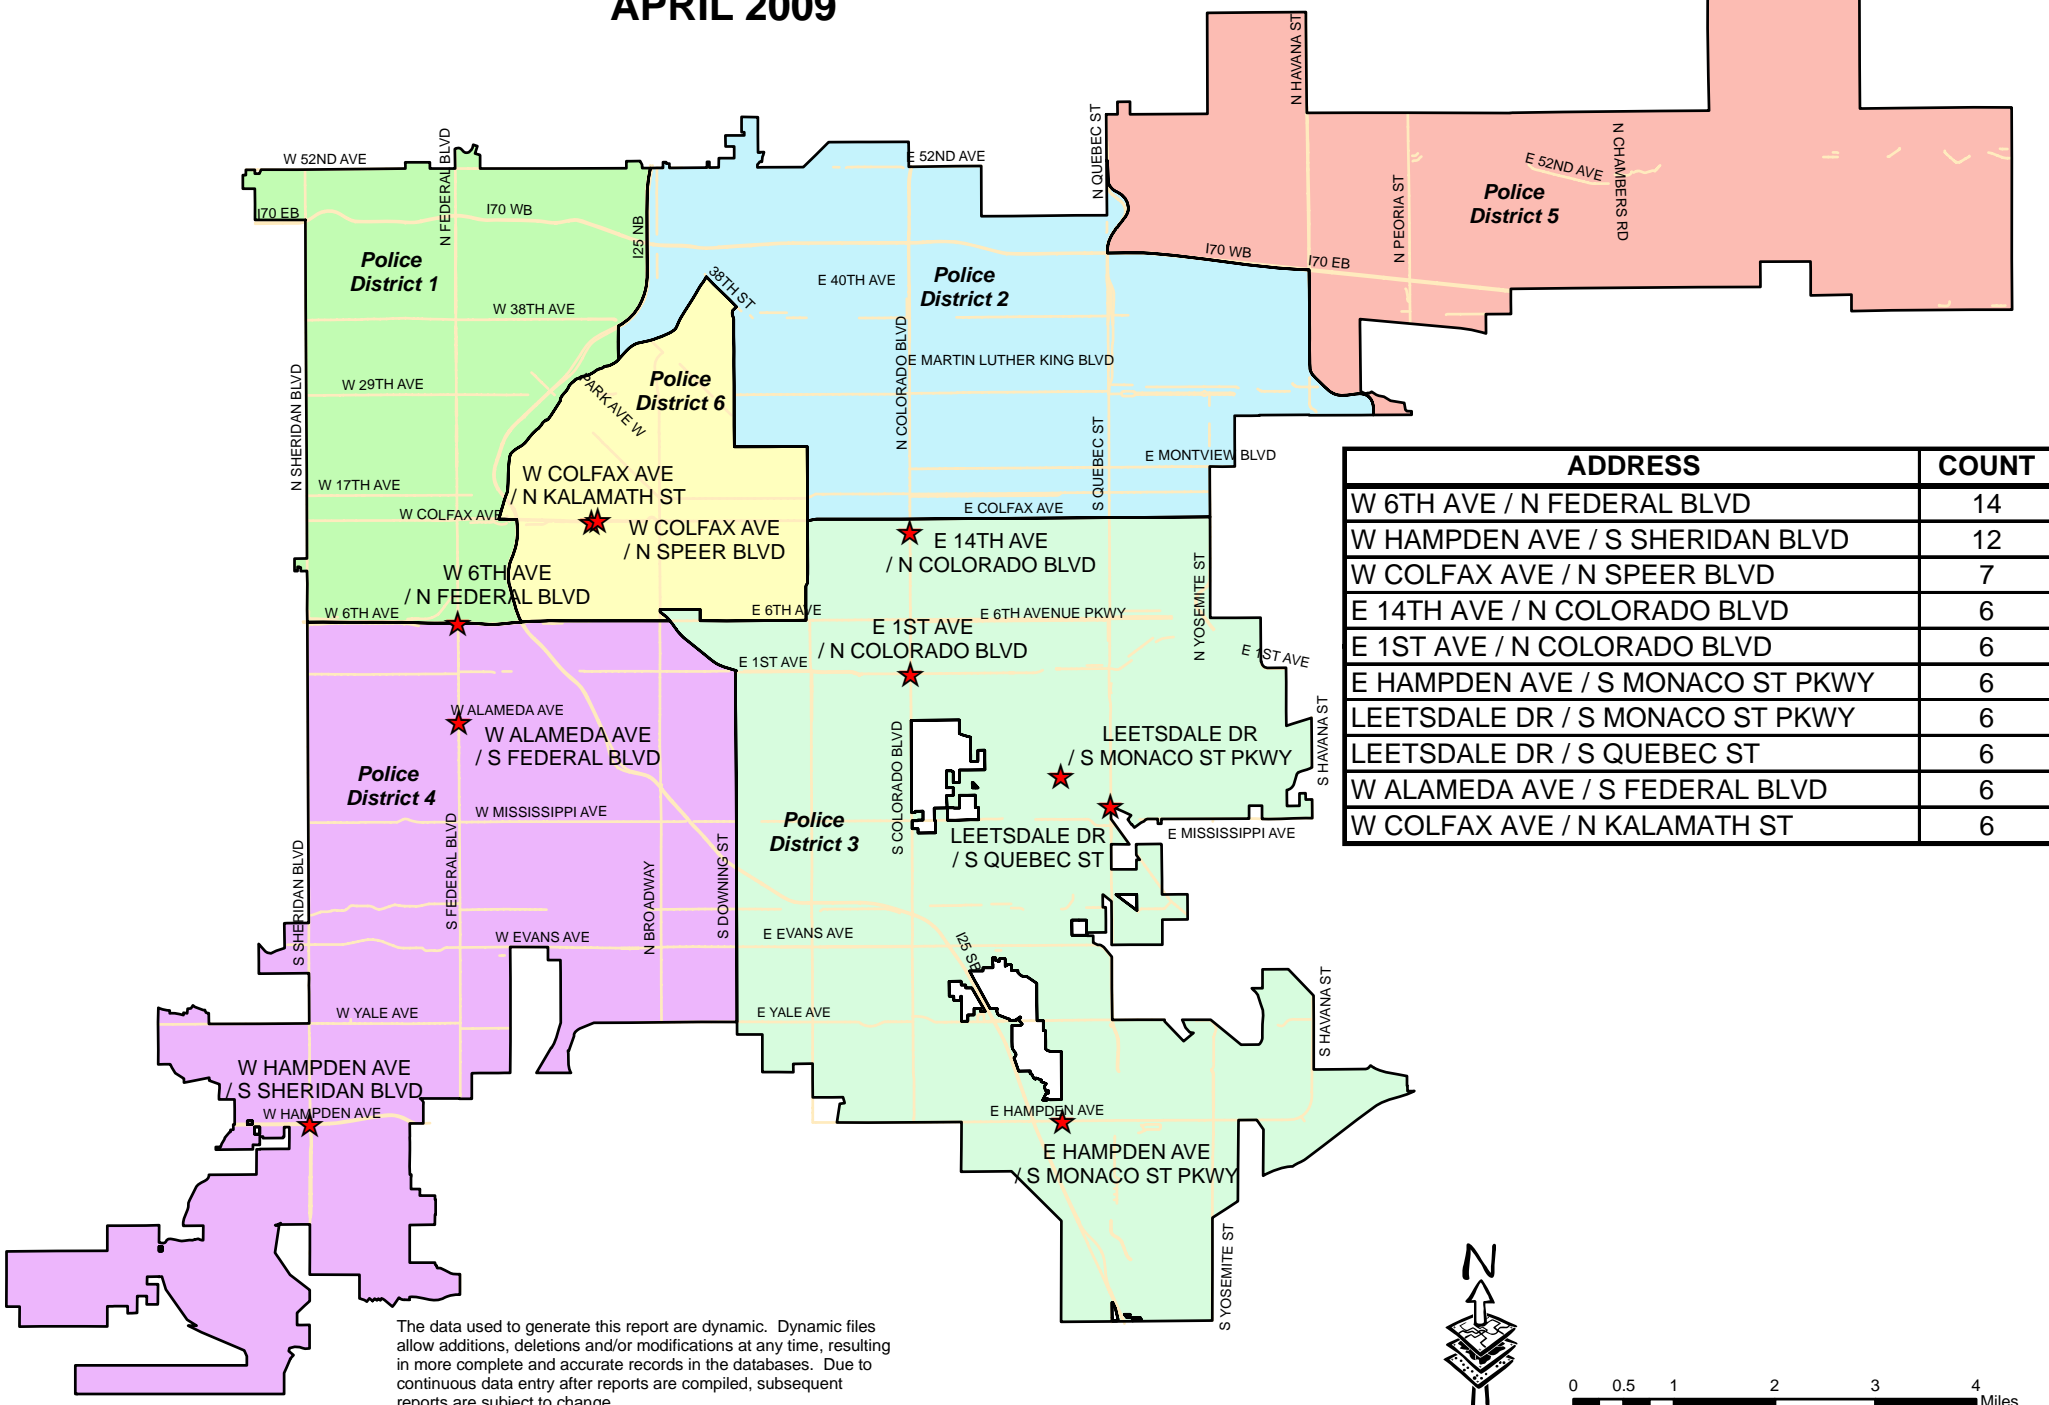

# TOP 10 ACCIDENT SITES - NON-INTERSTATE LOCATIONS IN THE CITY AND COUNTY OF DENVER APRIL 2009

ADDRESS	COUNT
W 6TH AVE / N FEDERAL BLVD	14
W HAMPDEN AVE / S SHERIDAN BLVD	12
W COLFAX AVE / N SPEER BLVD	7
E 14TH AVE / N COLORADO BLVD	6
E 1ST AVE / N COLORADO BLVD	6
E HAMPDEN AVE / S MONACO ST PKWY	6
LEETSDALE DR / S MONACO ST PKWY	6
LEETSDALE DR / S QUEBEC ST	6
W ALAMEDA AVE / S FEDERAL BLVD	6
W COLFAX AVE / N KALAMATH ST	6

The data used to generate this report are dynamic. Dynamic files allow additions, deletions and/or modifications at any time, resulting in more complete and accurate records in the databases. Due to continuous data entry after reports are compiled, subsequent reports are subject to change.