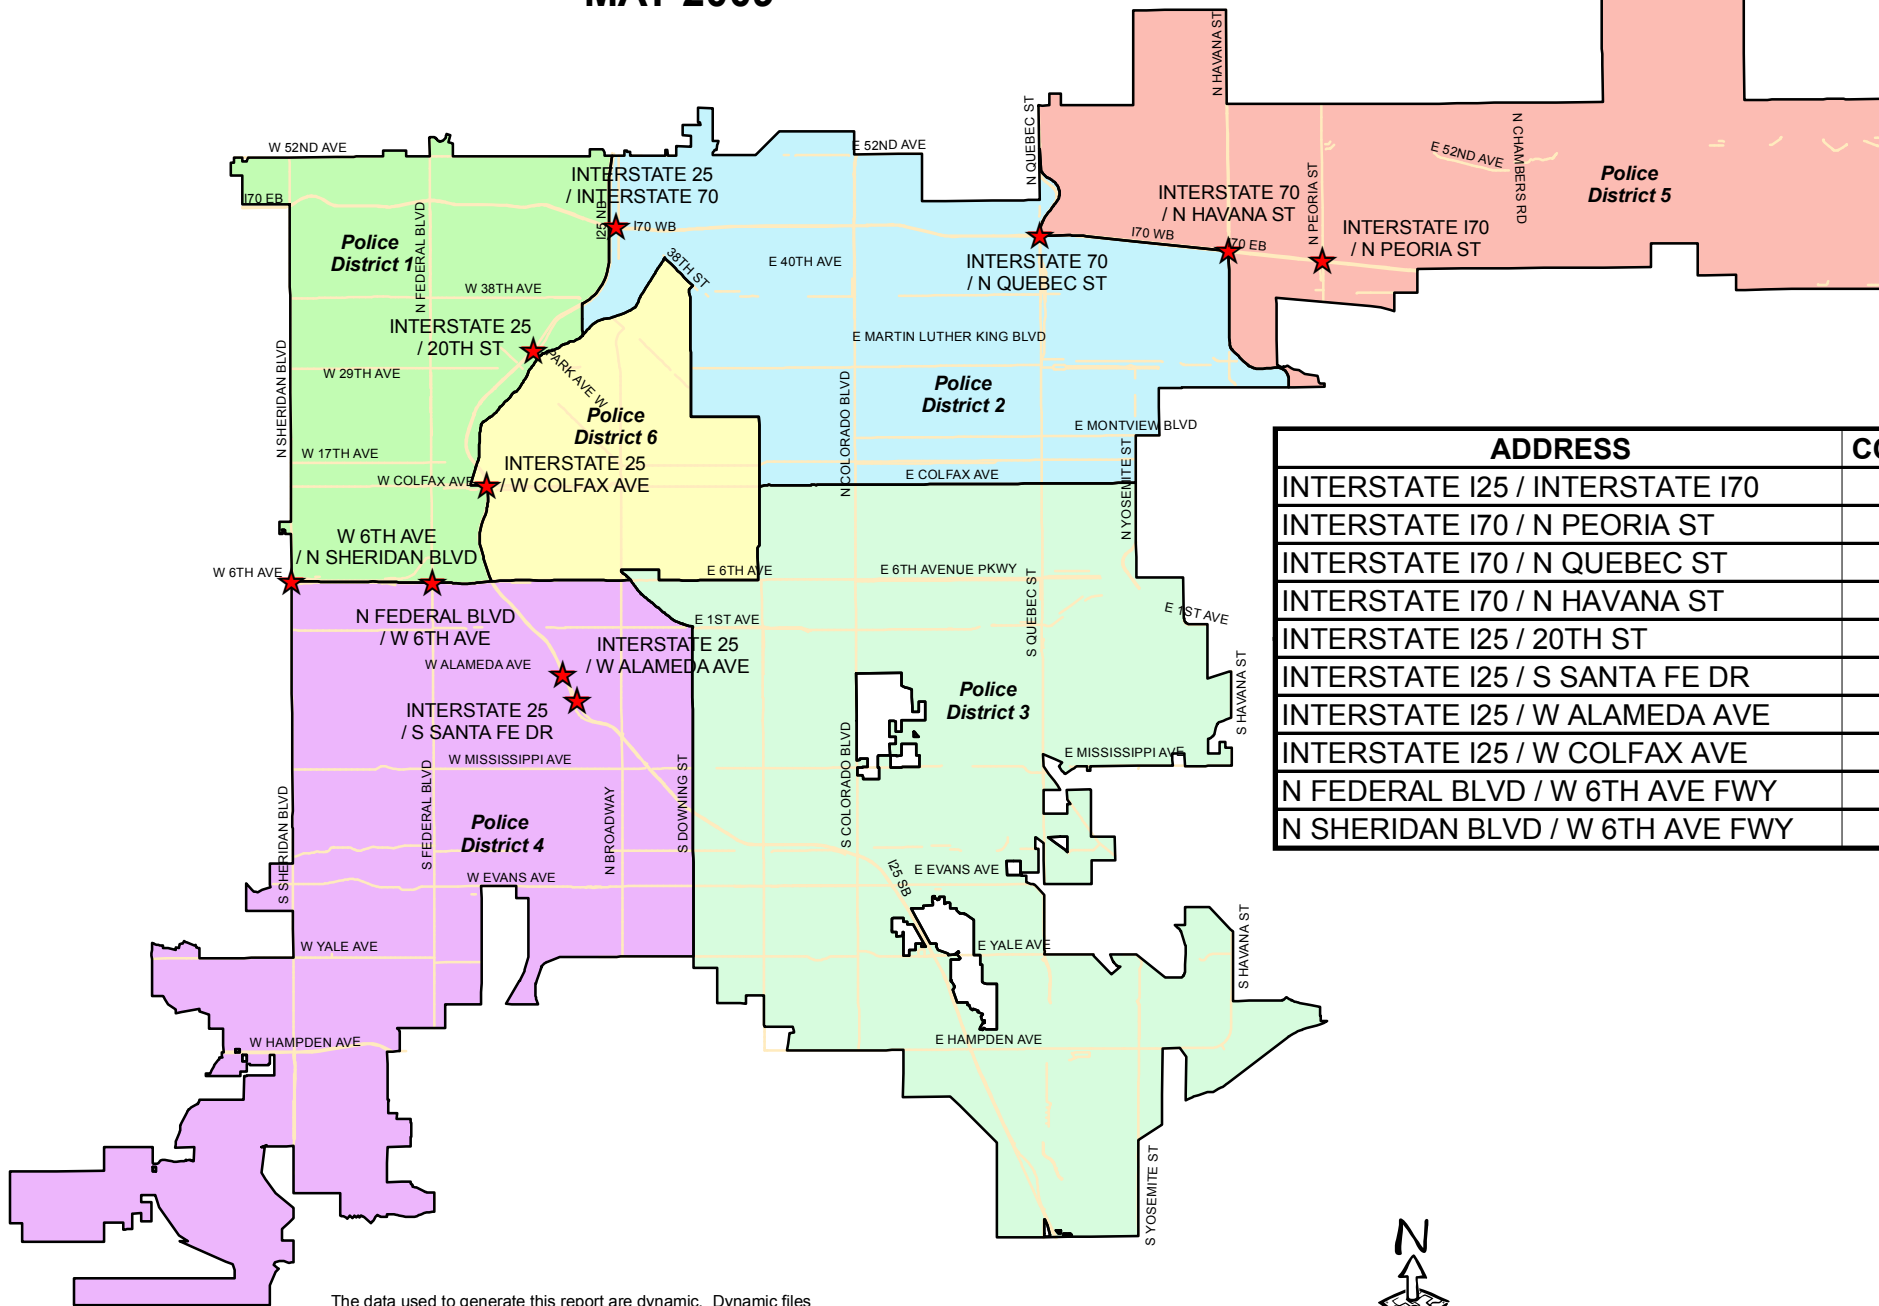

# TOP 10 ACCIDENT SITES - ALL LOCATIONS IN THE CITY AND COUNTY OF DENVER MAY 2009

ADDRESS	COUNT
INTERSTATE I25 / INTERSTATE I70	19
INTERSTATE I70 / N PEORIA ST	14
INTERSTATE I70 / N QUEBEC ST	12
INTERSTATE I70 / N HAVANA ST	11
INTERSTATE I25 / 20TH ST	10
INTERSTATE I25 / S SANTA FE DR	10
INTERSTATE I25 / W ALAMEDA AVE	9
INTERSTATE I25 / W COLFAX AVE	9
N FEDERAL BLVD / W 6TH AVE FWY	9
N SHERIDAN BLVD / W 6TH AVE FWY	9

The data used to generate this report are dynamic. Dynamic files allow additions, deletions and/or modifications at any time, resulting in more complete and accurate records in the databases. Due to continuous data entry after reports are compiled, subsequent reports are subject to change.