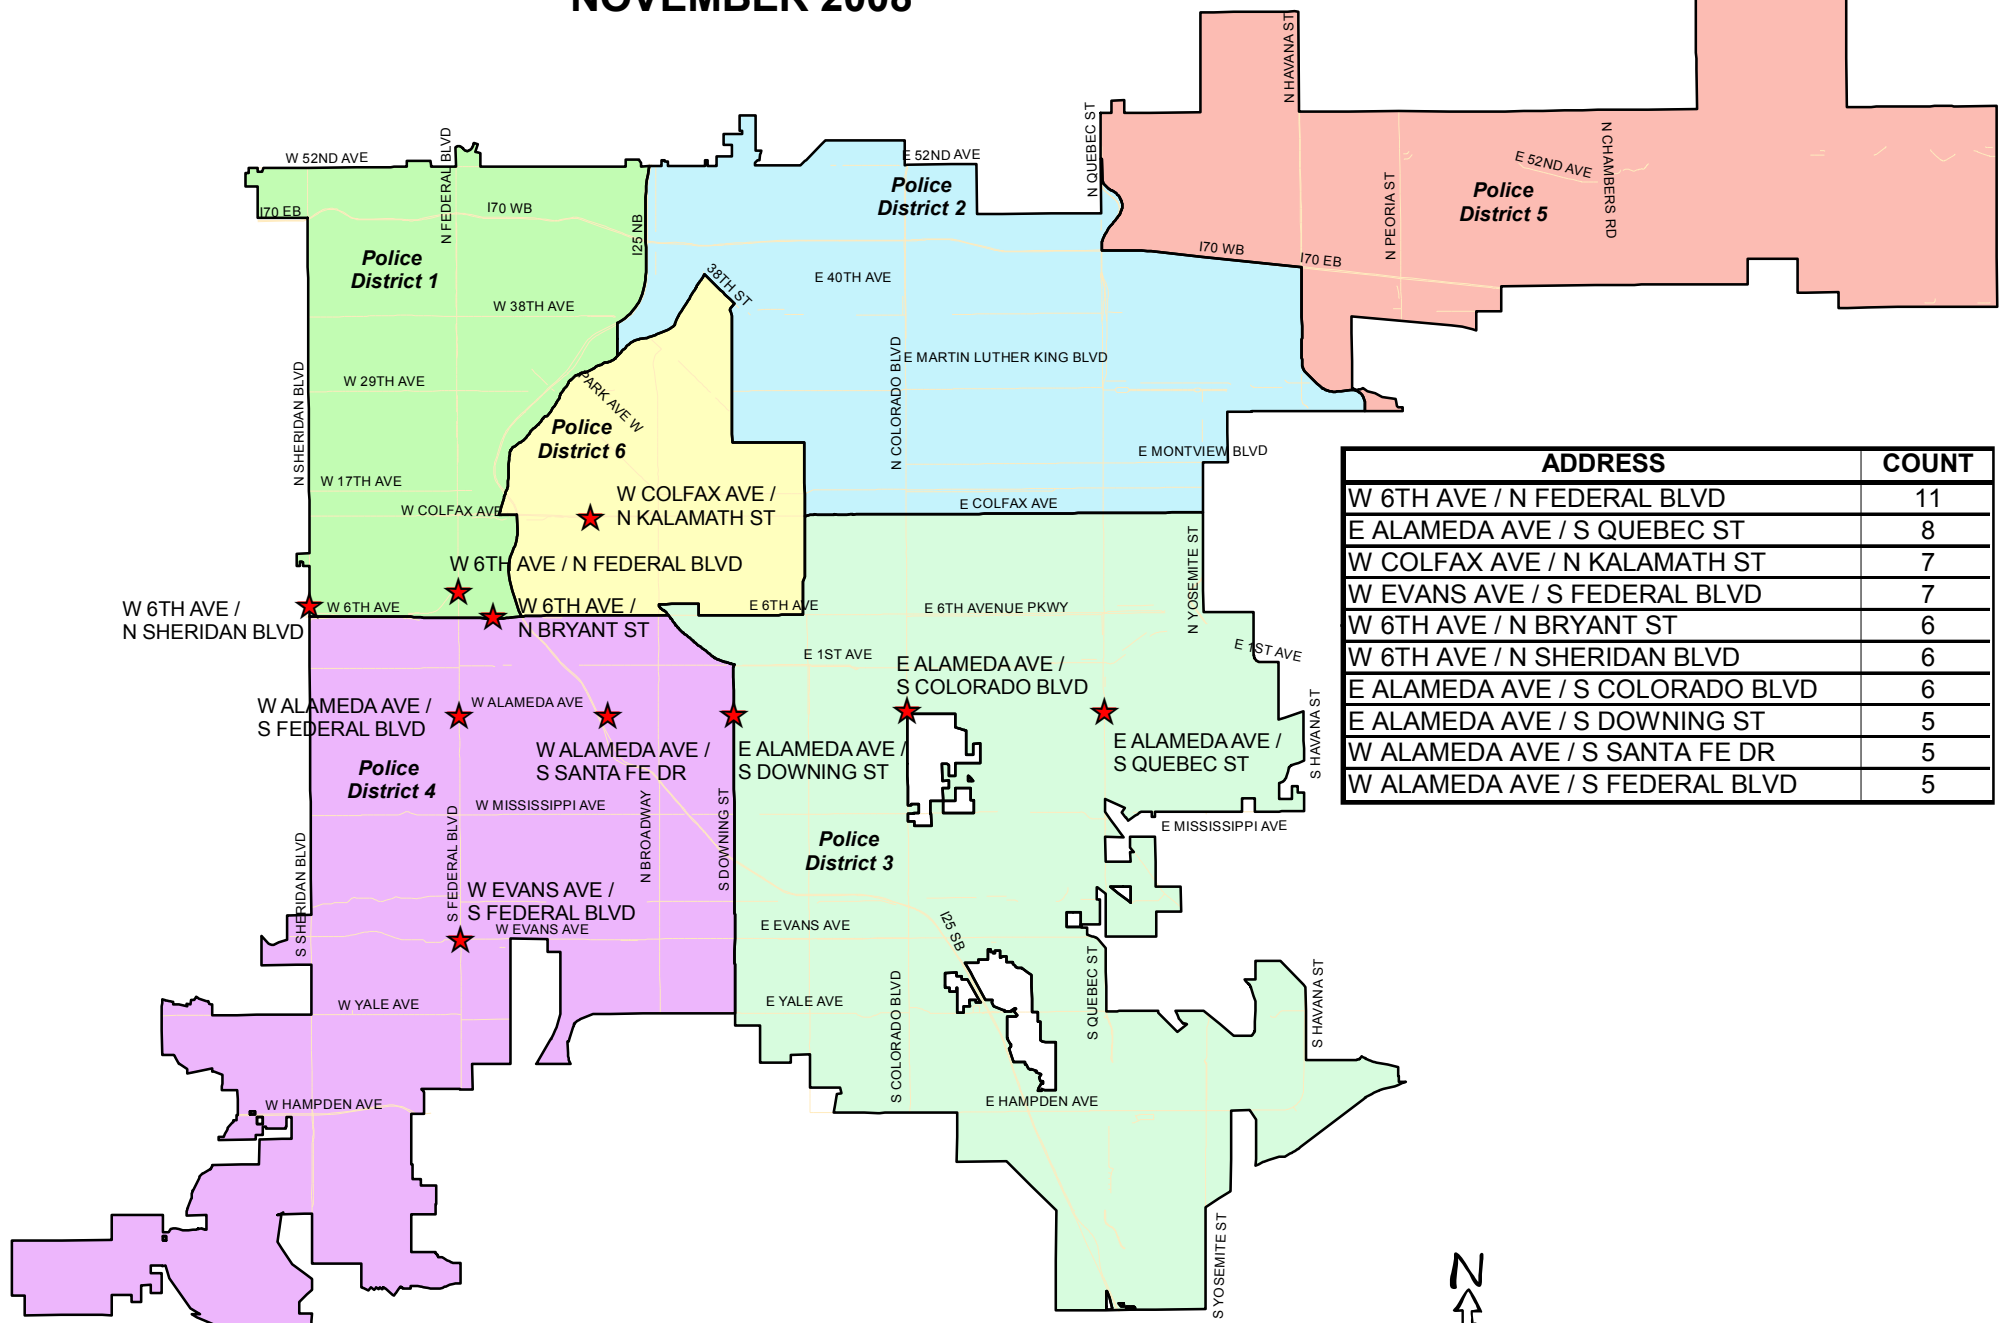

TOP 10 ACCIDENT SITES - NON-INTERSTATE LOCATIONS IN THE CITY AND COUNTY OF DENVER NOVEMBER 2008

ADDRESS	COUNT
W 6TH AVE / N FEDERAL BLVD	11
E ALAMEDA AVE / S QUEBEC ST	8
W COLFAX AVE / N KALAMATH ST	7
W EVANS AVE / S FEDERAL BLVD	7
W 6TH AVE / N BRYANT ST	6
W 6TH AVE / N SHERIDAN BLVD	6
E ALAMEDA AVE / S COLORADO BLVD	6
E ALAMEDA AVE / S DOWNING ST	5
W ALAMEDA AVE / S SANTA FE DR	5
W ALAMEDA AVE / S FEDERAL BLVD	5

The data used to generate this report are dynamic. Dynamic files allow additions, deletions and/or modifications at any time, resulting in more complete and accurate records in the databases. Due to continuous data entry after reports are compiled, subsequent reports are subject to change.

0 0.35 0.7 1.4 2.1 2.8 Miles