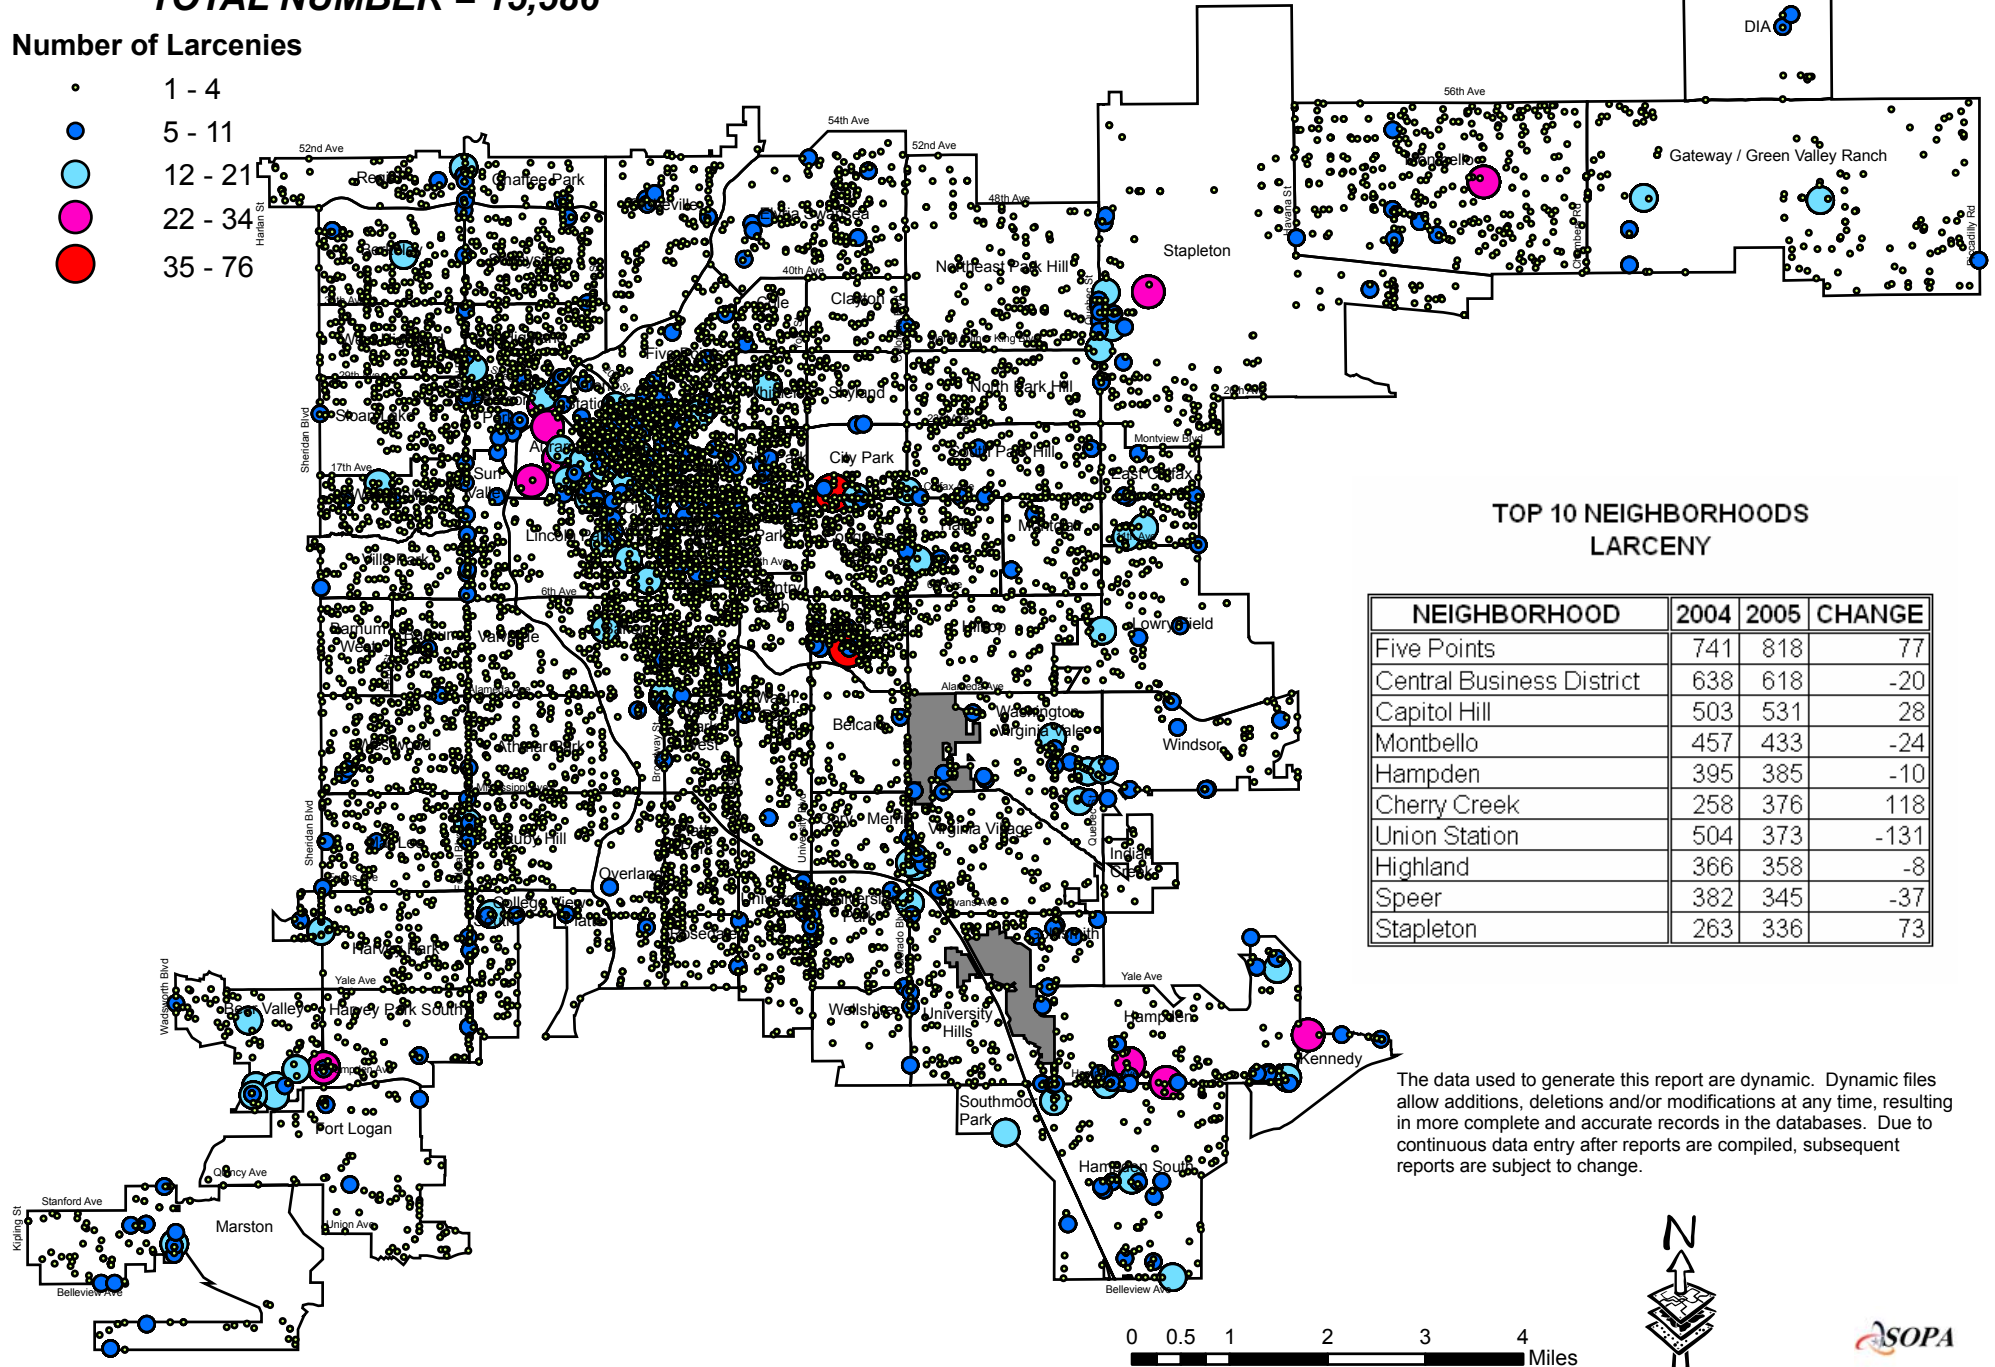

# LARCENIES - 2005

**TOTAL NUMBER = 15,586**

## Number of Larcenies

### TOP 10 NEIGHBORHOODS LARCENY

NEIGHBORHOOD	2004	2005	CHANGE
Five Points	741	818	77
Central Business District	638	618	-20
Capitol Hill	503	531	28
Montbello	457	433	-24
Hampden	395	385	-10
Cherry Creek	258	376	118
Union Station	504	373	-131
Highland	366	358	-8
Speer	382	345	-37
Stapleton	263	336	73