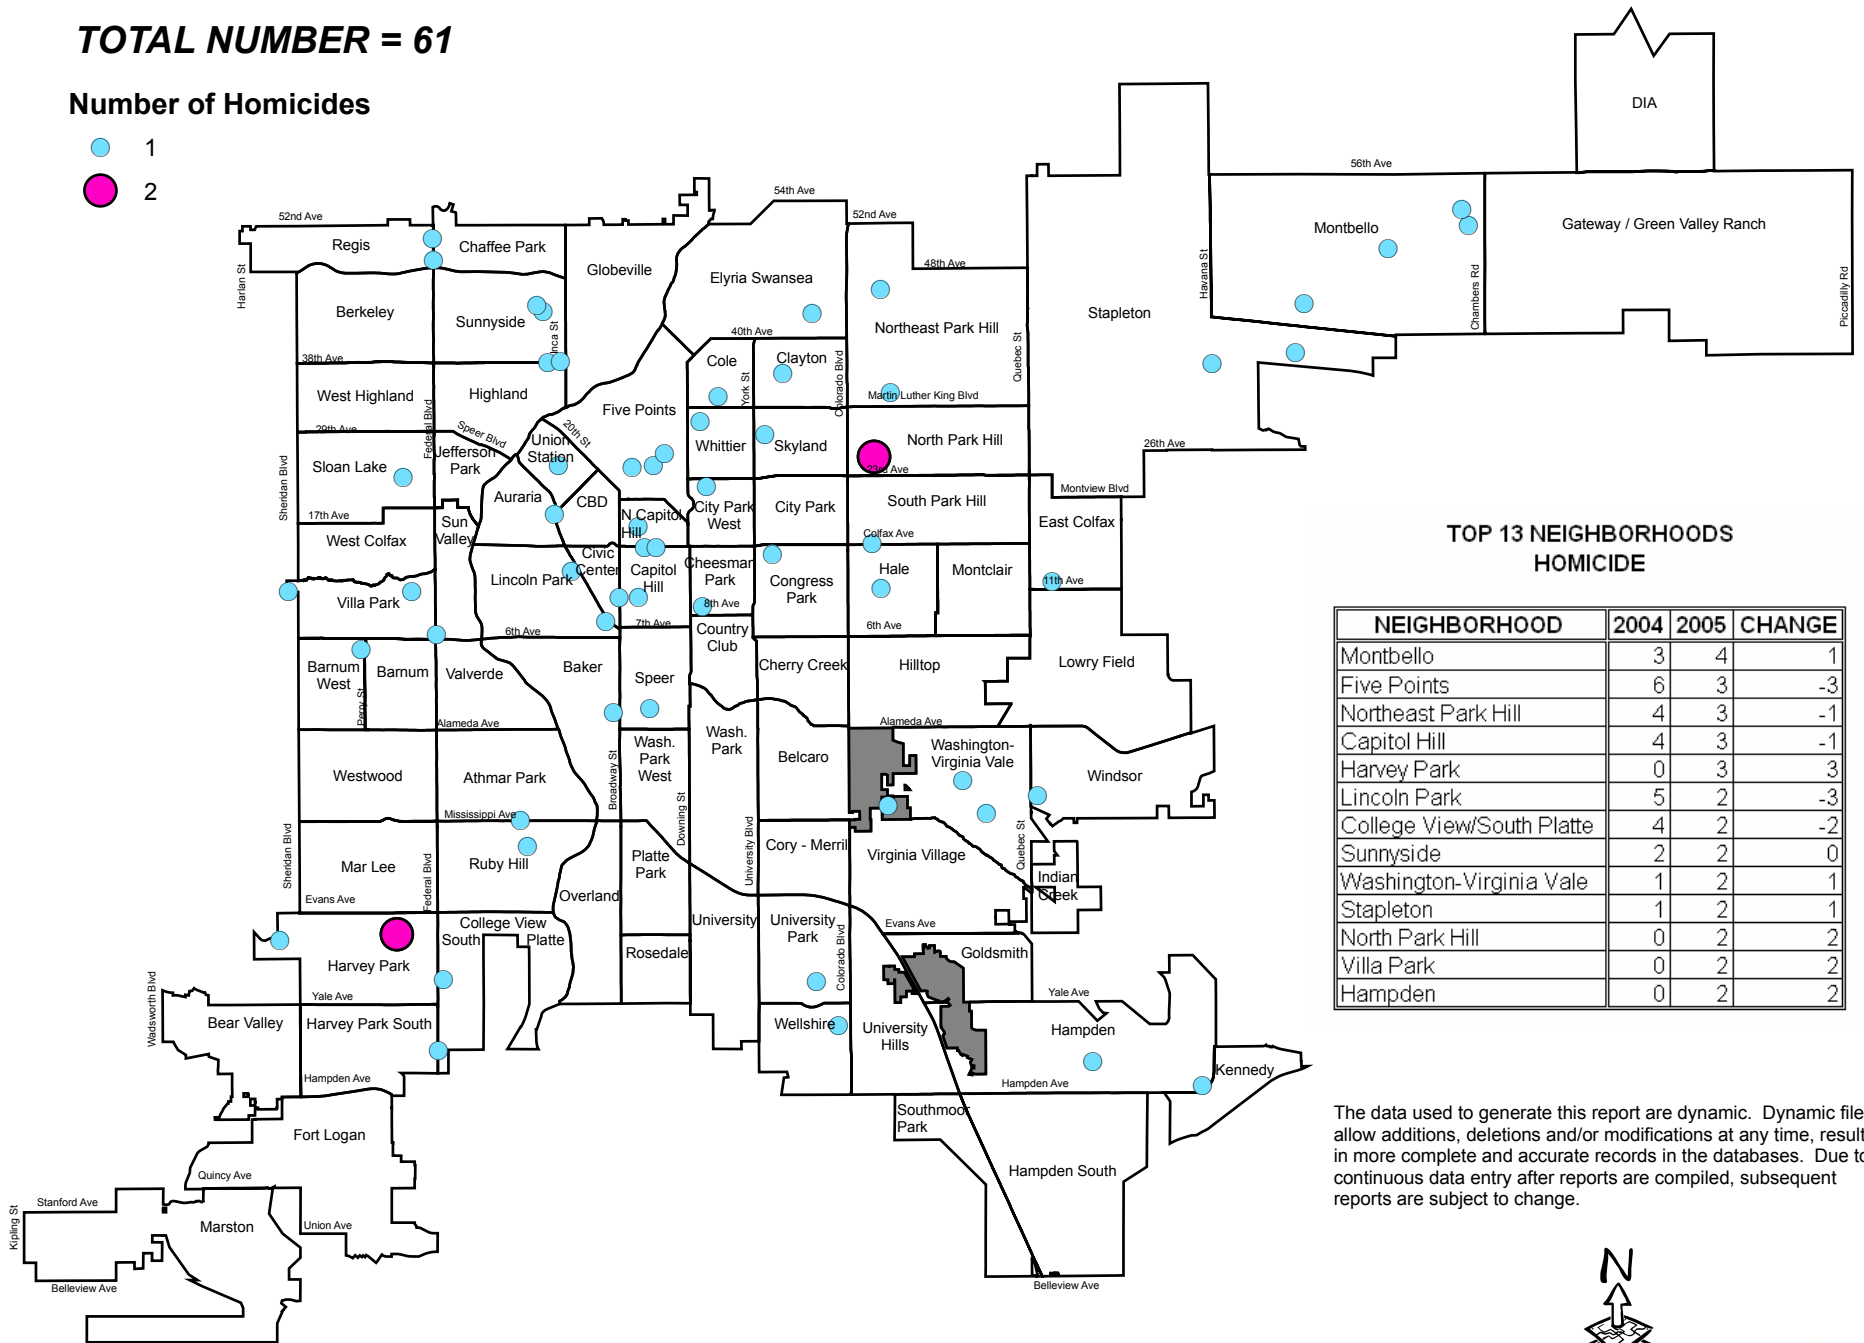

HOMICIDES - 2005

TOTAL NUMBER = 61

Number of Homicides

- 1
- 2

**TOP 13 NEIGHBORHOODS
HOMICIDE**

NEIGHBORHOOD	2004	2005	CHANGE
Montbello	3	4	1
Five Points	6	3	-3
Northeast Park Hill	4	3	-1
Capitol Hill	4	3	-1
Harvey Park	0	3	3
Lincoln Park	5	2	-3
College View/South Platte	4	2	-2
Sunnyside	2	2	0
Washington-Virginia Vale	1	2	1
Stapleton	1	2	1
North Park Hill	0	2	2
Villa Park	0	2	2
Hampden	0	2	2