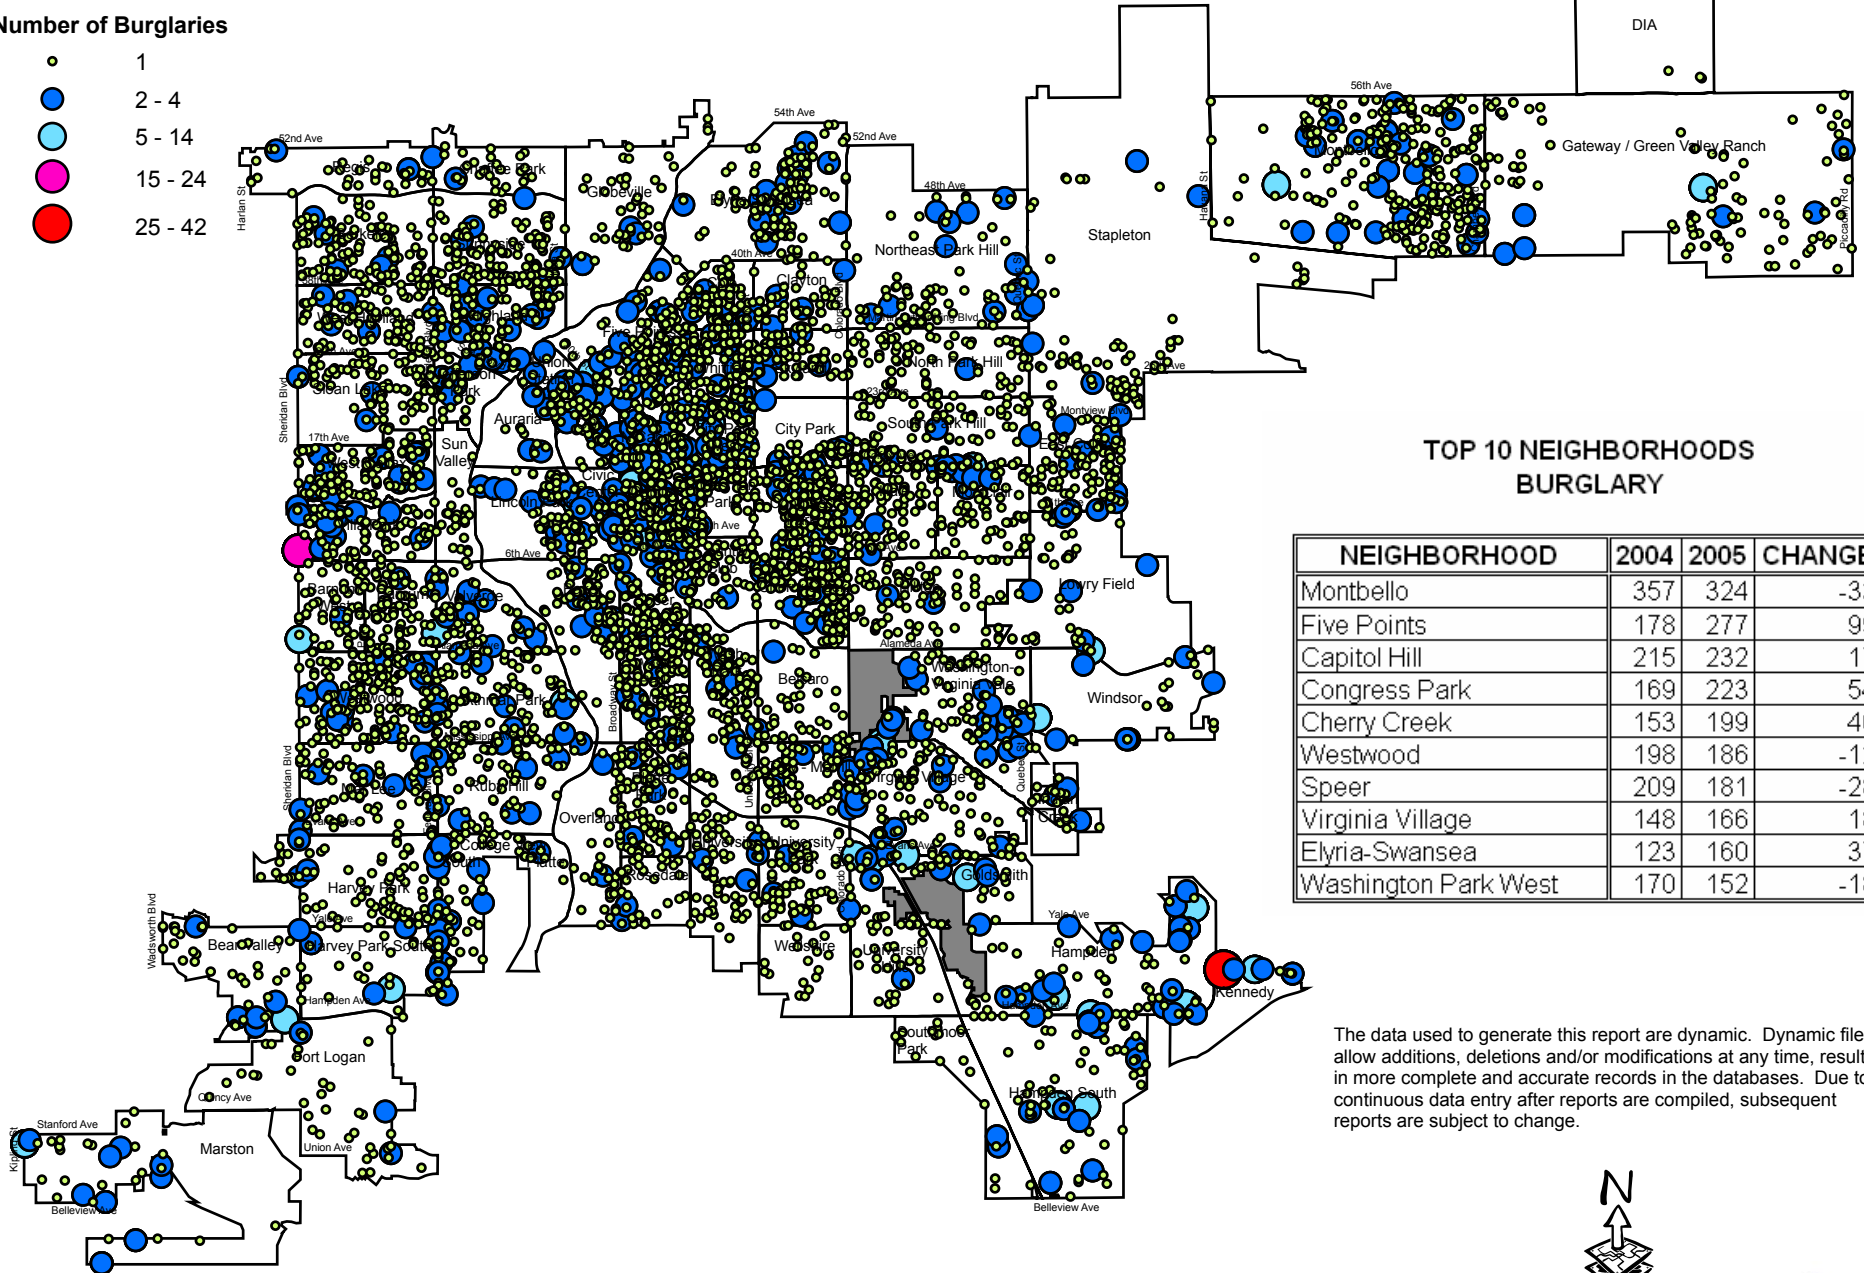

BURGLARIES - 2005

TOTAL NUMBER = 7,318

Number of Burglaries

TOP 10 NEIGHBORHOODS BURGLARY

NEIGHBORHOOD	2004	2005	CHANGE
Montbello	357	324	-33
Five Points	178	277	99
Capitol Hill	215	232	17
Congress Park	169	223	54
Cherry Creek	153	199	46
Westwood	198	186	-12
Speer	209	181	-28
Virginia Village	148	166	18
Elyria-Swansea	123	160	37
Washington Park West	170	152	-18

The data used to generate this report are dynamic. Dynamic files allow additions, deletions and/or modifications at any time, resulting in more complete and accurate records in the databases. Due to continuous data entry after reports are compiled, subsequent reports are subject to change.