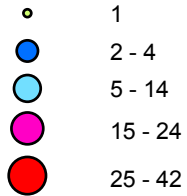

BURGLARIES - 2005

TOTAL NUMBER = 7,318

Number of Burglaries

TOP 10 NEIGHBORHOODS BURGLARY

NEIGHBORHOOD	2004	2005	CHANGE
Montbello	357	324	-33
Five Points	178	277	99
Capitol Hill	215	232	17
Congress Park	169	223	54
Cherry Creek	153	199	46
Westwood	198	186	-12
Speer	209	181	-28
Virginia Village	148	166	18
Elyria-Swansea	123	160	37
Washington Park West	170	152	-18