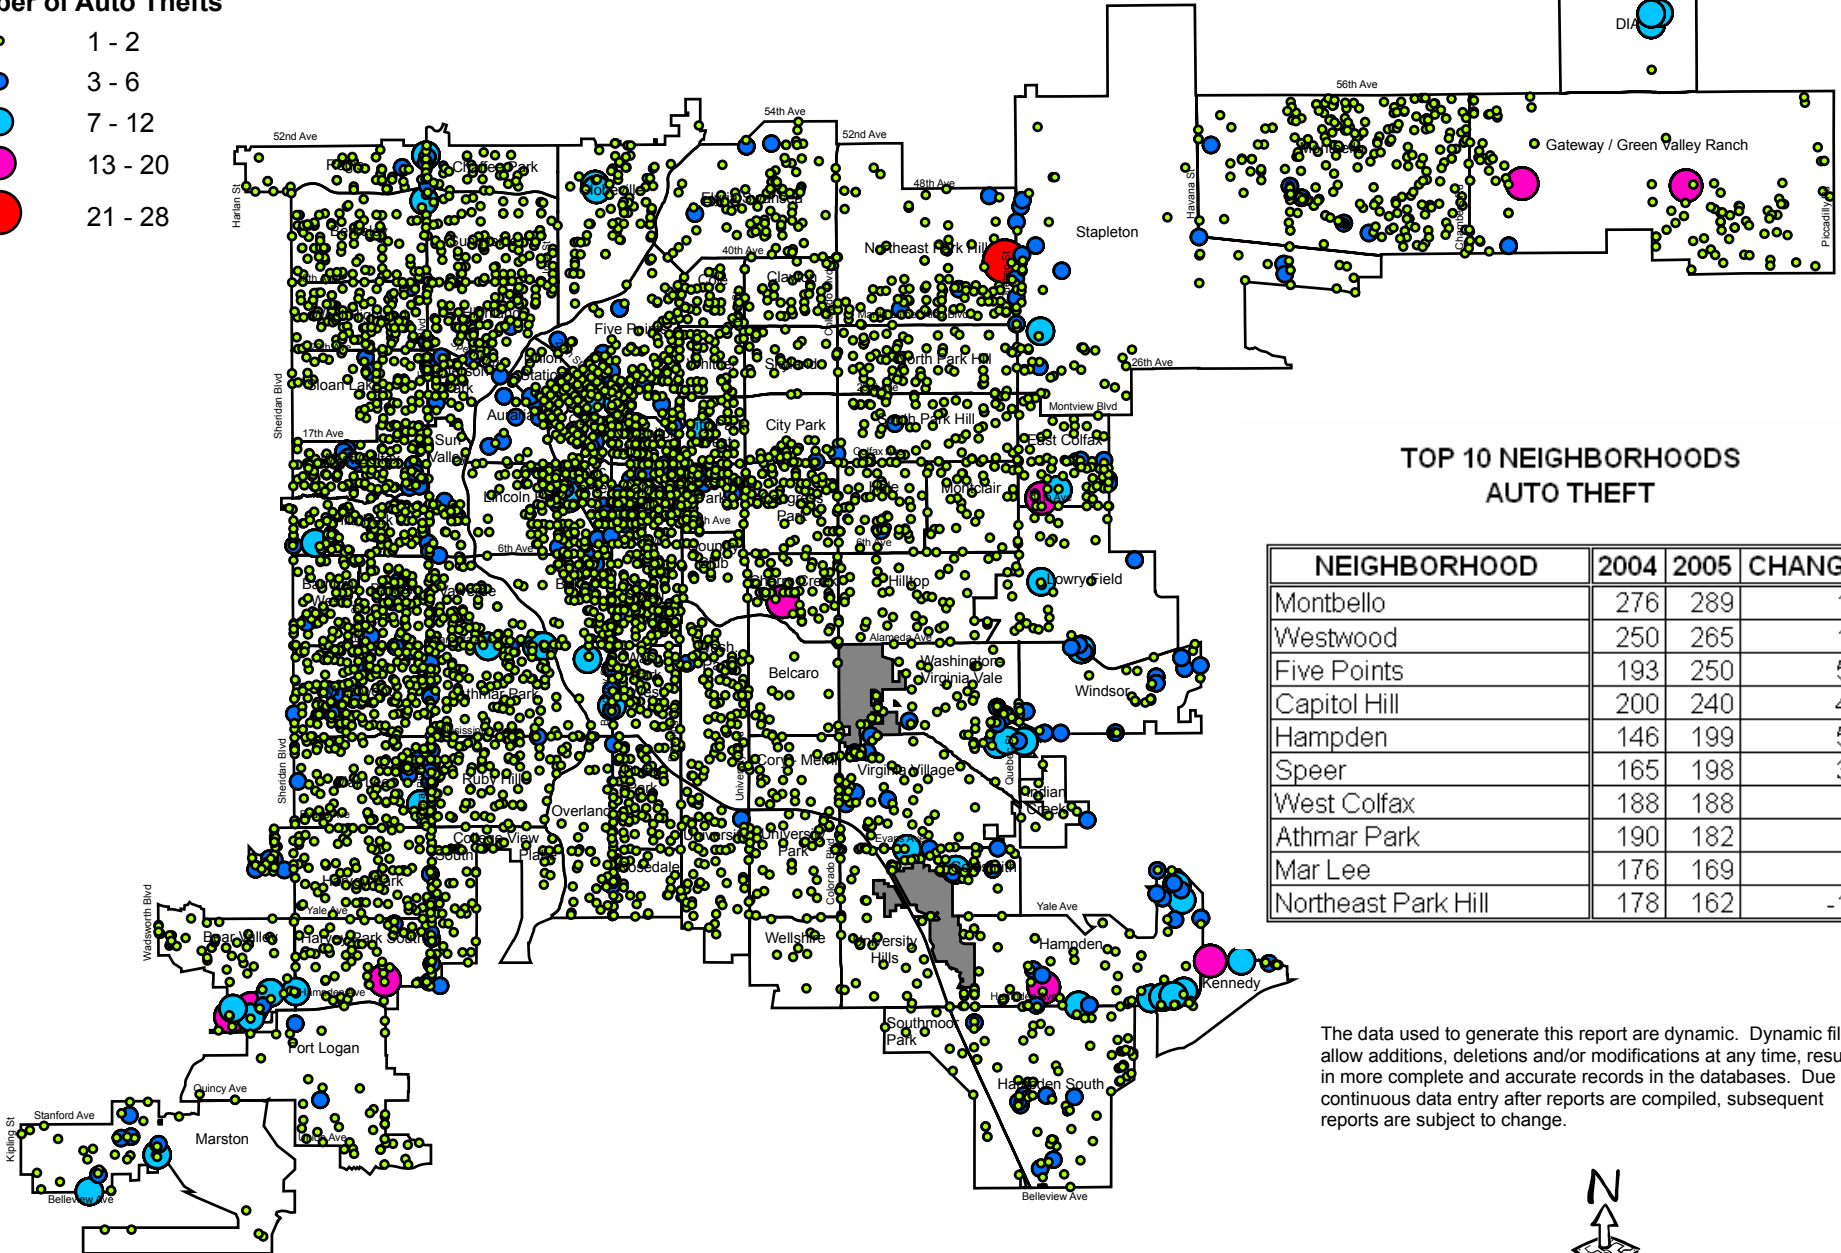

AUTO THEFTS - 2005

TOTAL NUMBER = 7,769

Number of Auto Thefts

**TOP 10 NEIGHBORHOODS
AUTO THEFT**

NEIGHBORHOOD	2004	2005	CHANGE
Montbello	276	289	13
Westwood	250	265	15
Five Points	193	250	57
Capitol Hill	200	240	40
Hampden	146	199	53
Speer	165	198	33
West Colfax	188	188	0
Athmar Park	190	182	-8
Mar Lee	176	169	-7
Northeast Park Hill	178	162	-16

The data used to generate this report are dynamic. Dynamic files allow additions, deletions and/or modifications at any time, resulting in more complete and accurate records in the databases. Due to continuous data entry after reports are compiled, subsequent reports are subject to change.