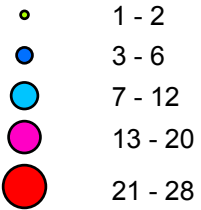

AUTO THEFTS - 2005

TOTAL NUMBER = 7,769

Number of Auto Thefts

**TOP 10 NEIGHBORHOODS
AUTO THEFT**

NEIGHBORHOOD	2004	2005	CHANGE
Montbello	276	289	13
Westwood	250	265	15
Five Points	193	250	57
Capitol Hill	200	240	40
Hampden	146	199	53
Speer	165	198	33
West Colfax	188	188	0
Athmar Park	190	182	-8
Mar Lee	176	169	-7
Northeast Park Hill	178	162	-16