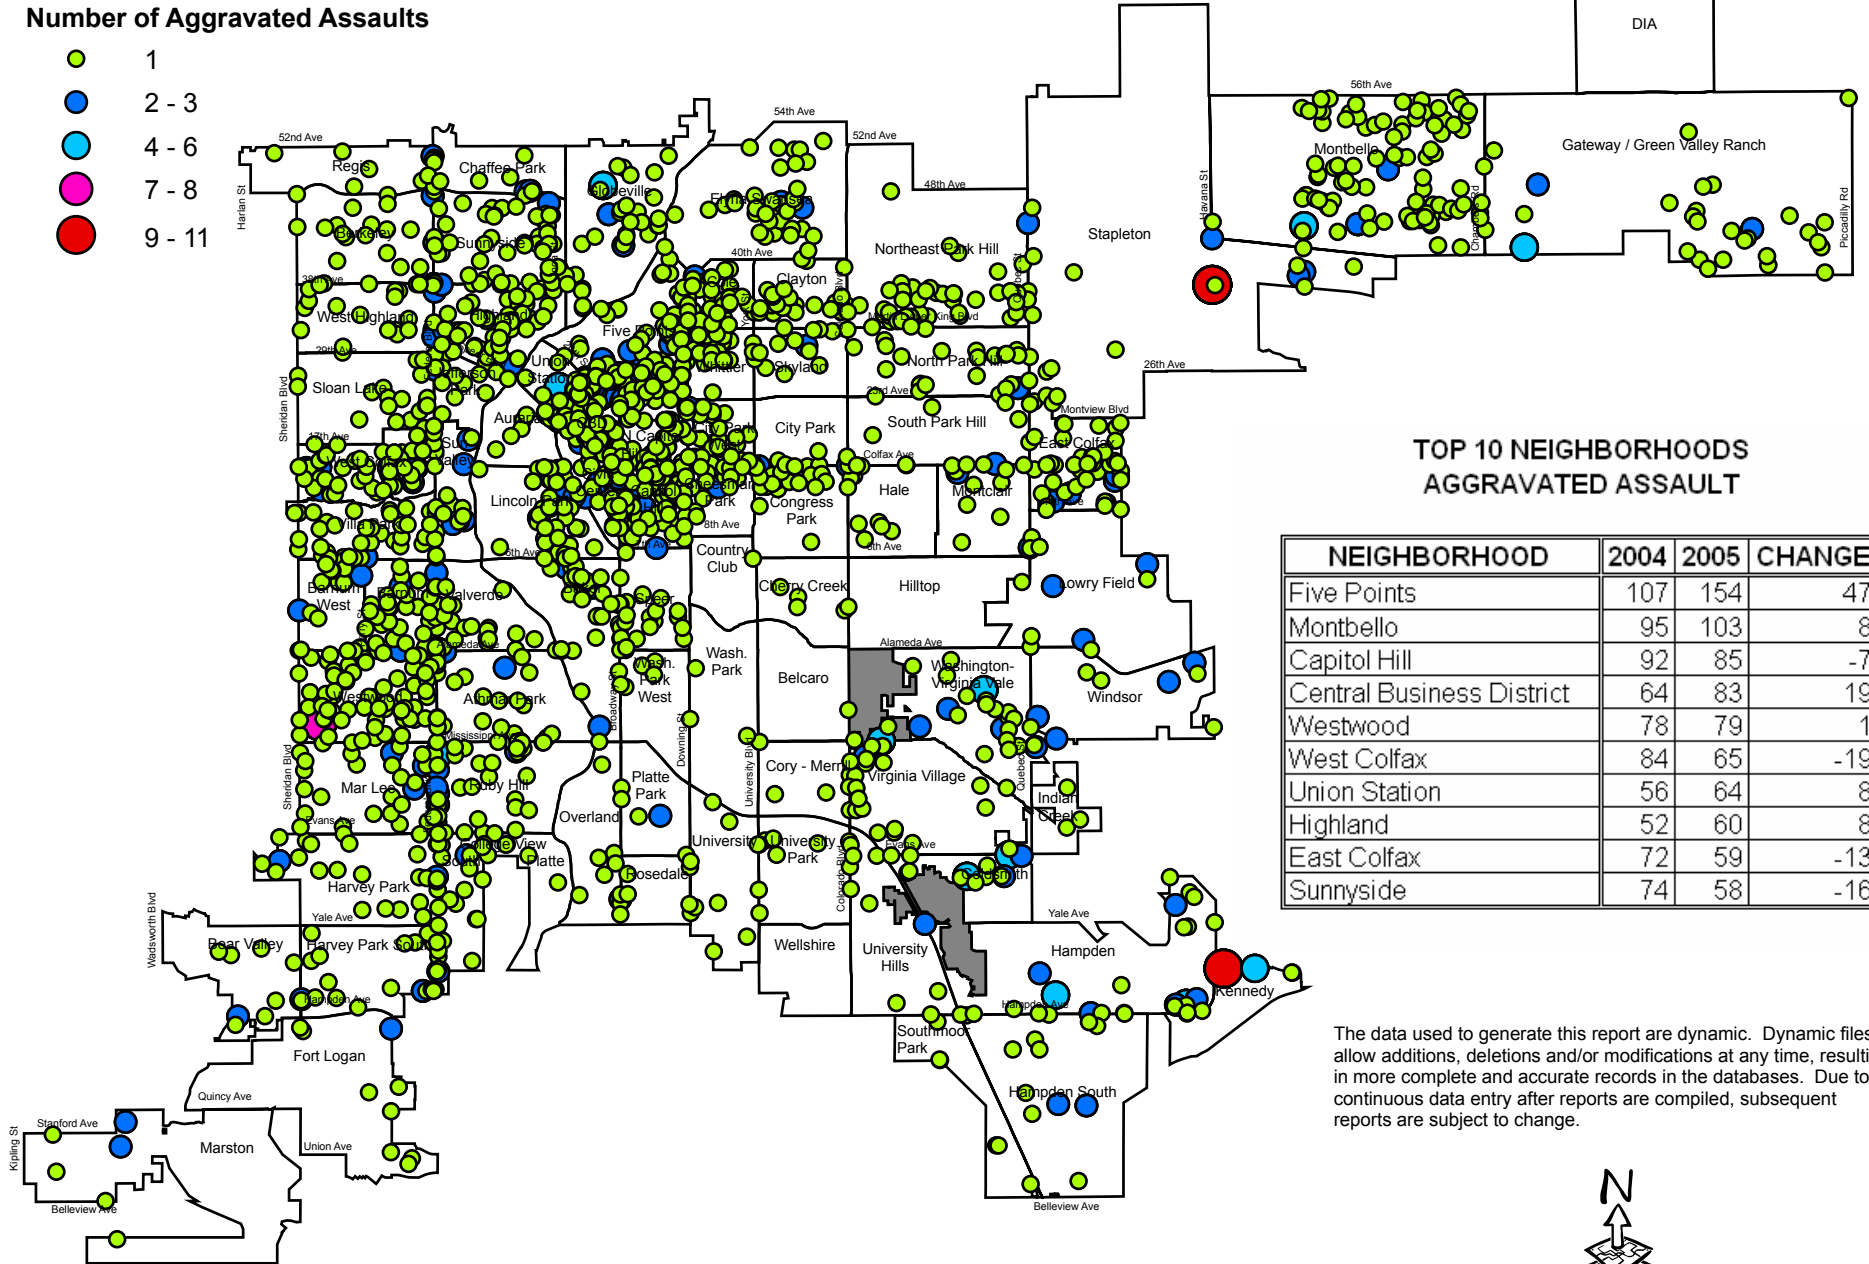

AGGRAVATED ASSAULTS - 2005

TOTAL NUMBER = 2,197

Number of Aggravated Assaults

TOP 10 NEIGHBORHOODS AGGRAVATED ASSAULT

NEIGHBORHOOD	2004	2005	CHANGE
Five Points	107	154	47
Montbello	95	103	8
Capitol Hill	92	85	-7
Central Business District	64	83	19
Westwood	78	79	1
West Colfax	84	65	-19
Union Station	56	64	8
Highland	52	60	8
East Colfax	72	59	-13
Sunnyside	74	58	-16

The data used to generate this report are dynamic. Dynamic files allow additions, deletions and/or modifications at any time, resulting in more complete and accurate records in the databases. Due to continuous data entry after reports are compiled, subsequent reports are subject to change.