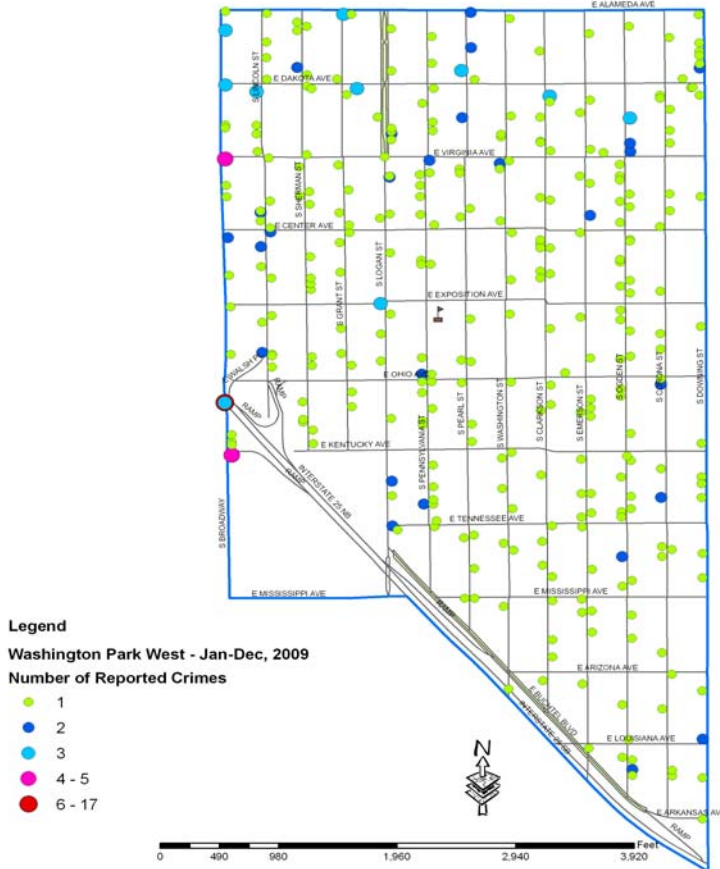

Excludes traffic accidents, traffic moving violations and other traffic offenses.

All files utilized in the creation of this report are dynamic. Dynamic files allow additions, deletions and/or modifications at any time, resulting in more complete and accurate records in the databases. Due to continuous data entry after reports are compiled, numbers may vary in previous or subsequent reports. Data downloaded 01/08/2010.