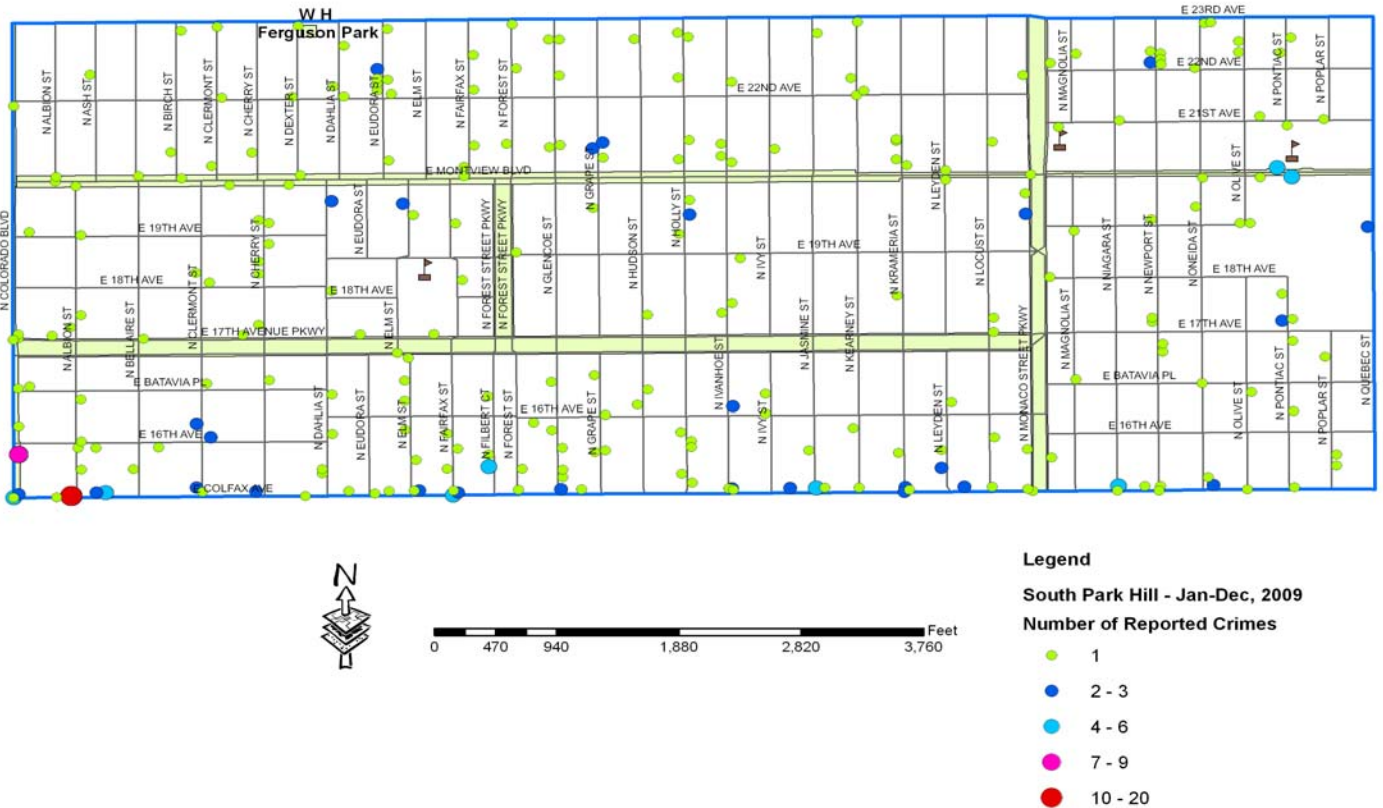

Excludes traffic accidents, traffic moving violations and other traffic offenses.

All files utilized in the creation of this report are dynamic. Dynamic files allow additions, deletions and/or modifications at any time, resulting in more complete and accurate records in the databases. Due to continuous data entry after reports are compiled, numbers may vary in previous or subsequent reports. Data downloaded 01/08/2010.