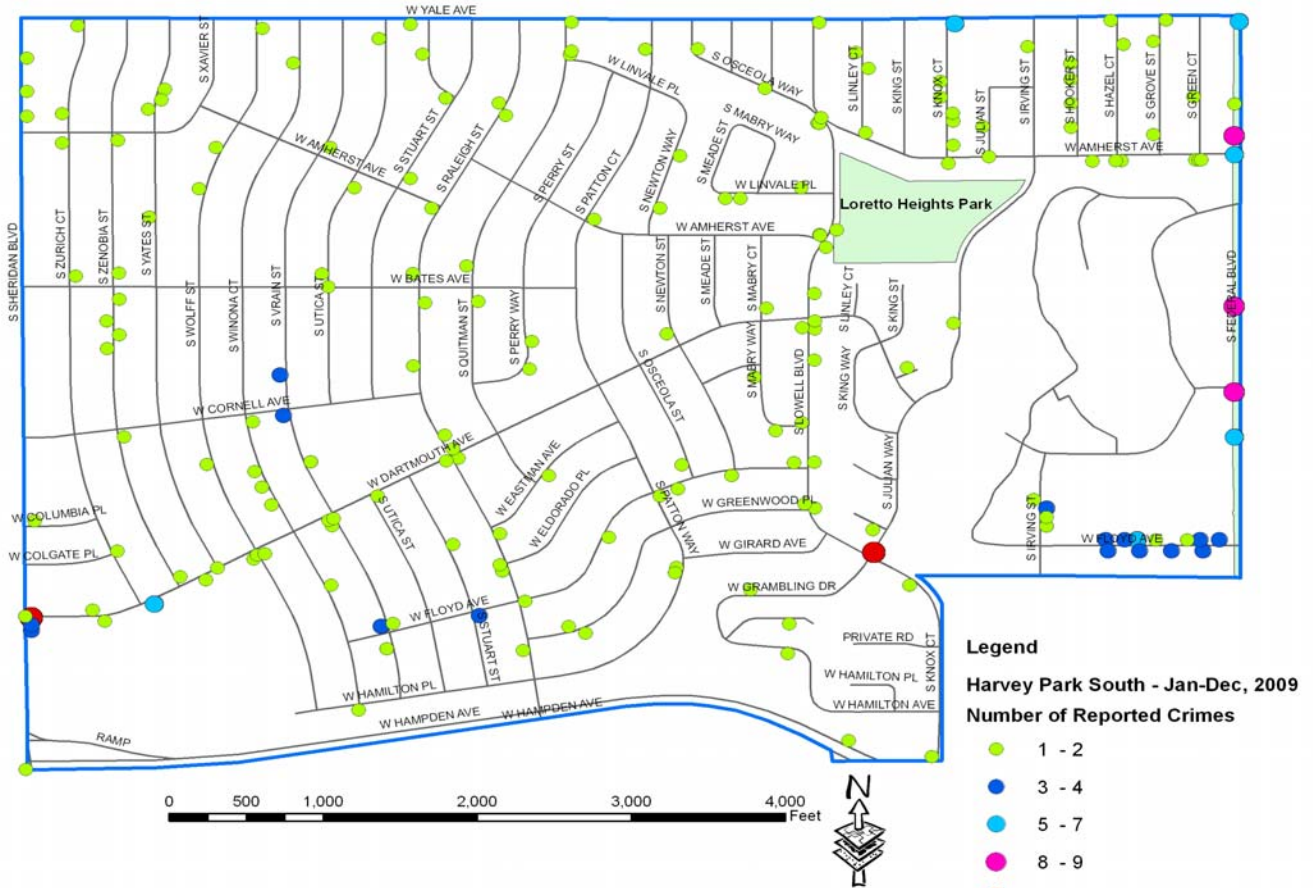

Excludes traffic accidents, traffic moving violations and other traffic offenses.

All files utilized in the creation of this report are dynamic. Dynamic files allow additions, deletions and/or modifications at any time, resulting in more complete and accurate records in the databases. Due to continuous data entry after reports are compiled, numbers may vary in previous or subsequent reports. data downloaded 01/08/2010.