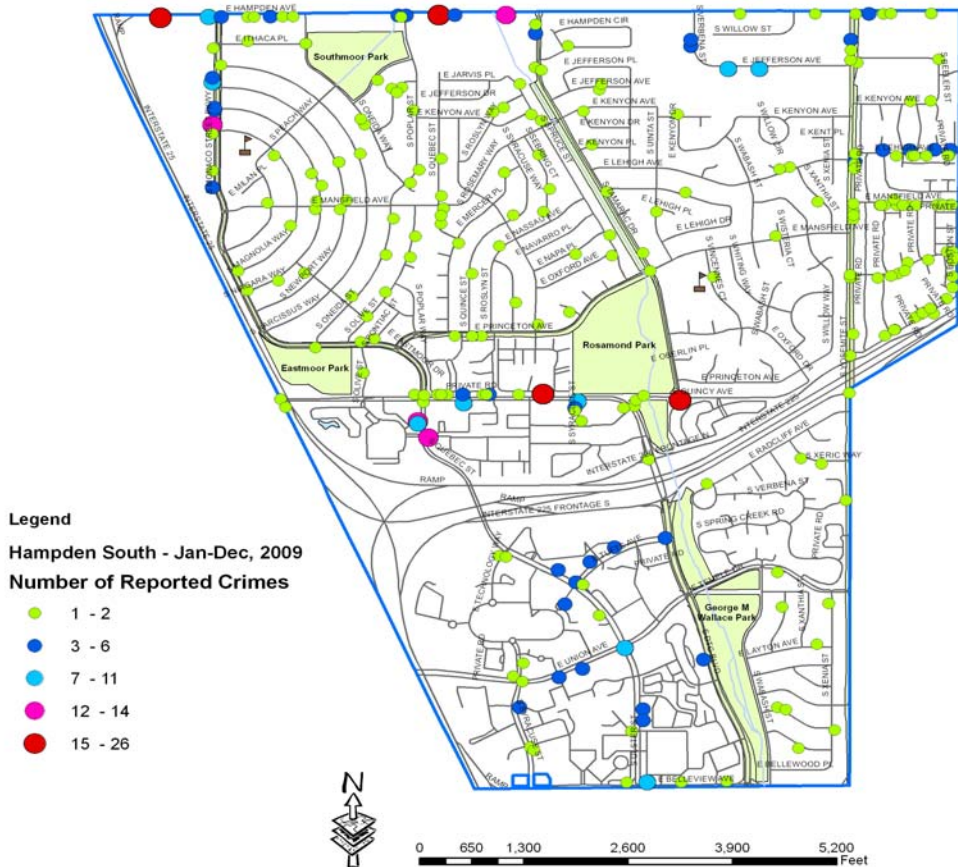

Excludes traffic accidents, traffic moving violations and other traffic offenses.

All files utilized in the creation of this report are dynamic. Dynamic files allow additions, deletions and/or modifications at any time, resulting in more complete and accurate records in the databases. Due to continuous data entry after reports are compiled, numbers may vary in previous or subsequent reports. data downloaded 01/08/2010.