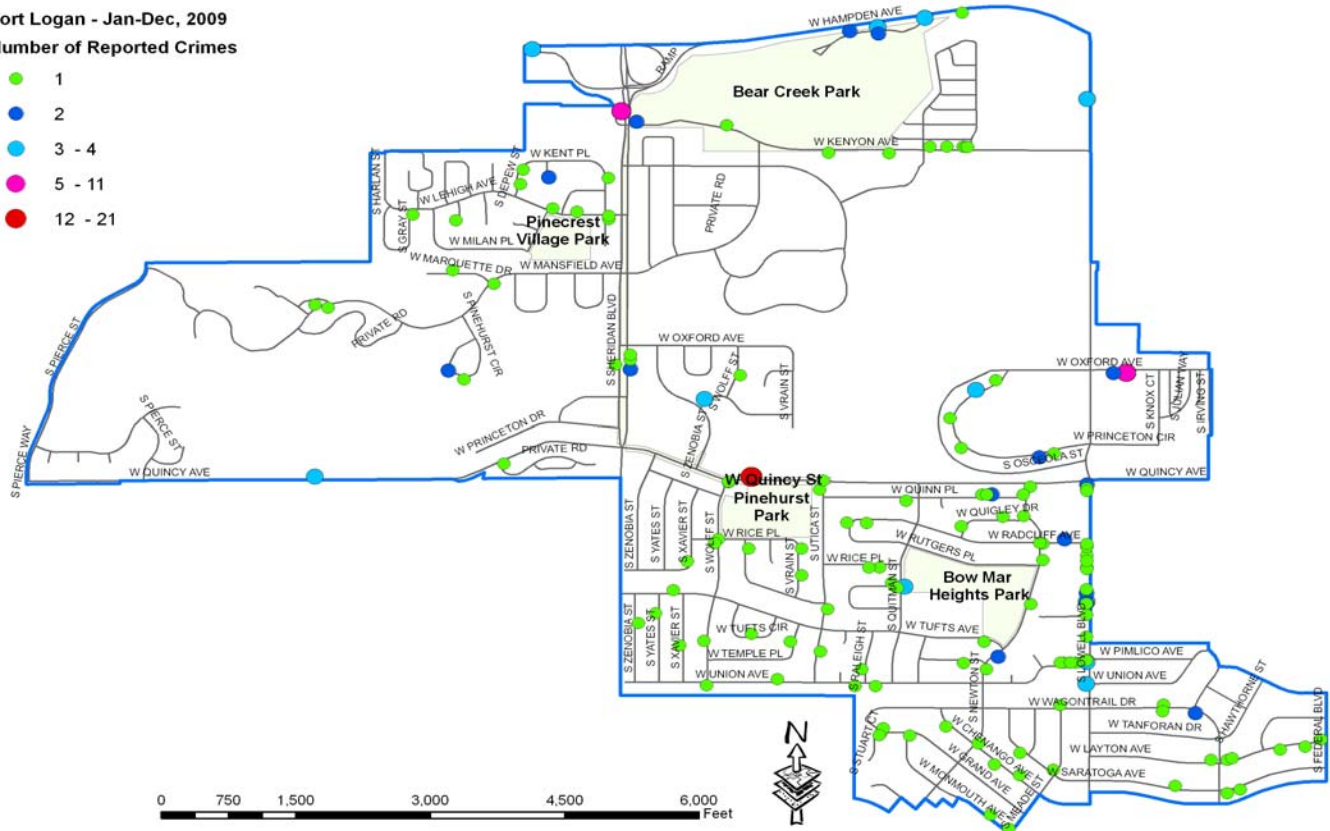

Excludes traffic accidents, traffic moving violations and other traffic offenses.

Legend

Fort Logan - Jan-Dec, 2009
Number of Reported Crimes

- 1
- 2
- 3 - 4
- 5 - 11
- 12 - 21

All files utilized in the creation of this report are dynamic. Dynamic files allow additions, deletions and/or modifications at any time, resulting in more complete and accurate records in the databases. Due to continuous data entry after reports are compiled, numbers may vary in previous or subsequent reports. Data downloaded 01/08/2010.