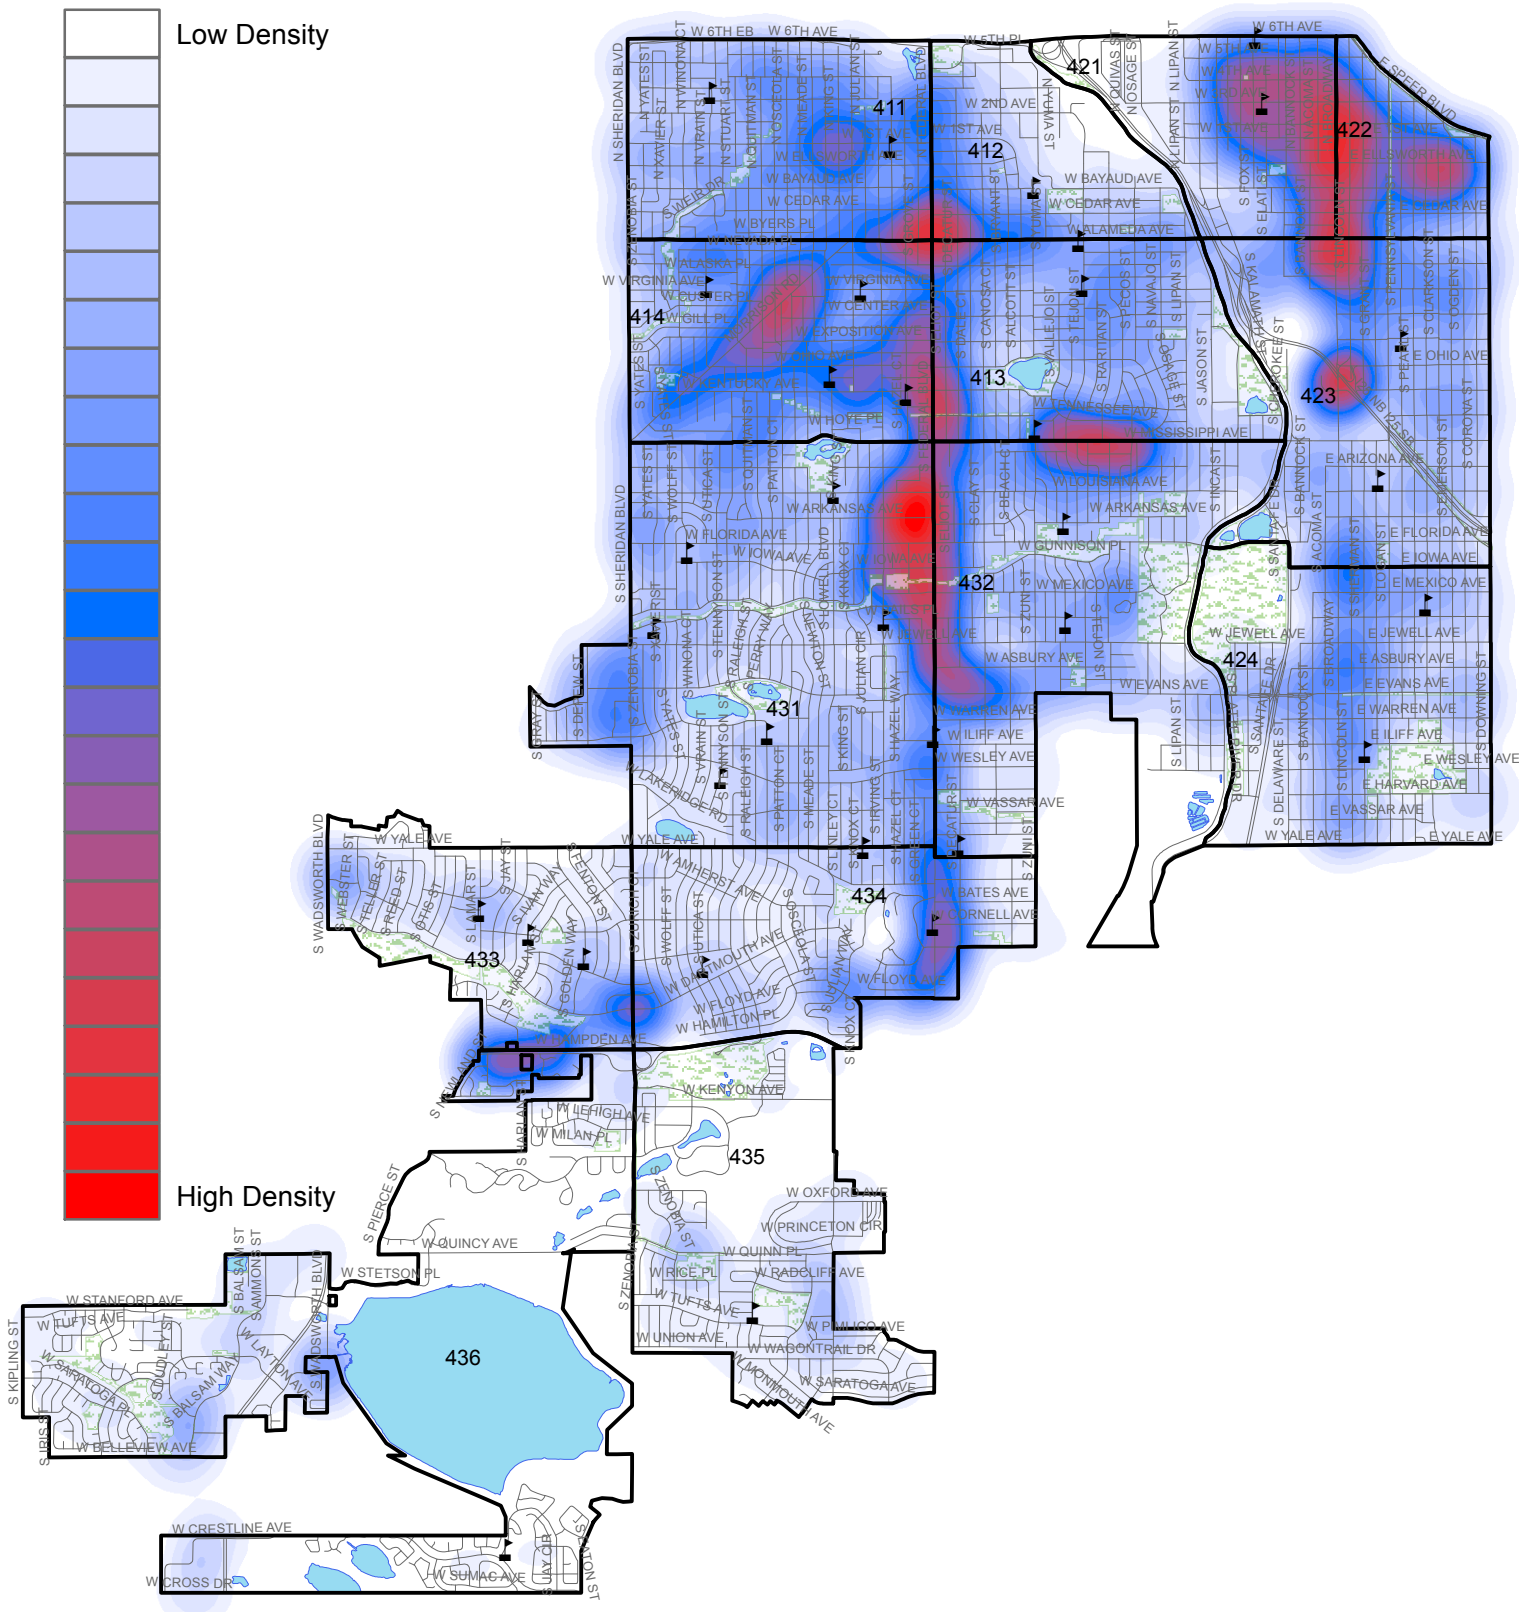

Legend

Police District 4 - Jan-Dec, 2009

Density of Reported Crime

POLICE DISTRICT 4

0 1,750 3,500 7,000 10,500 14,000 Feet