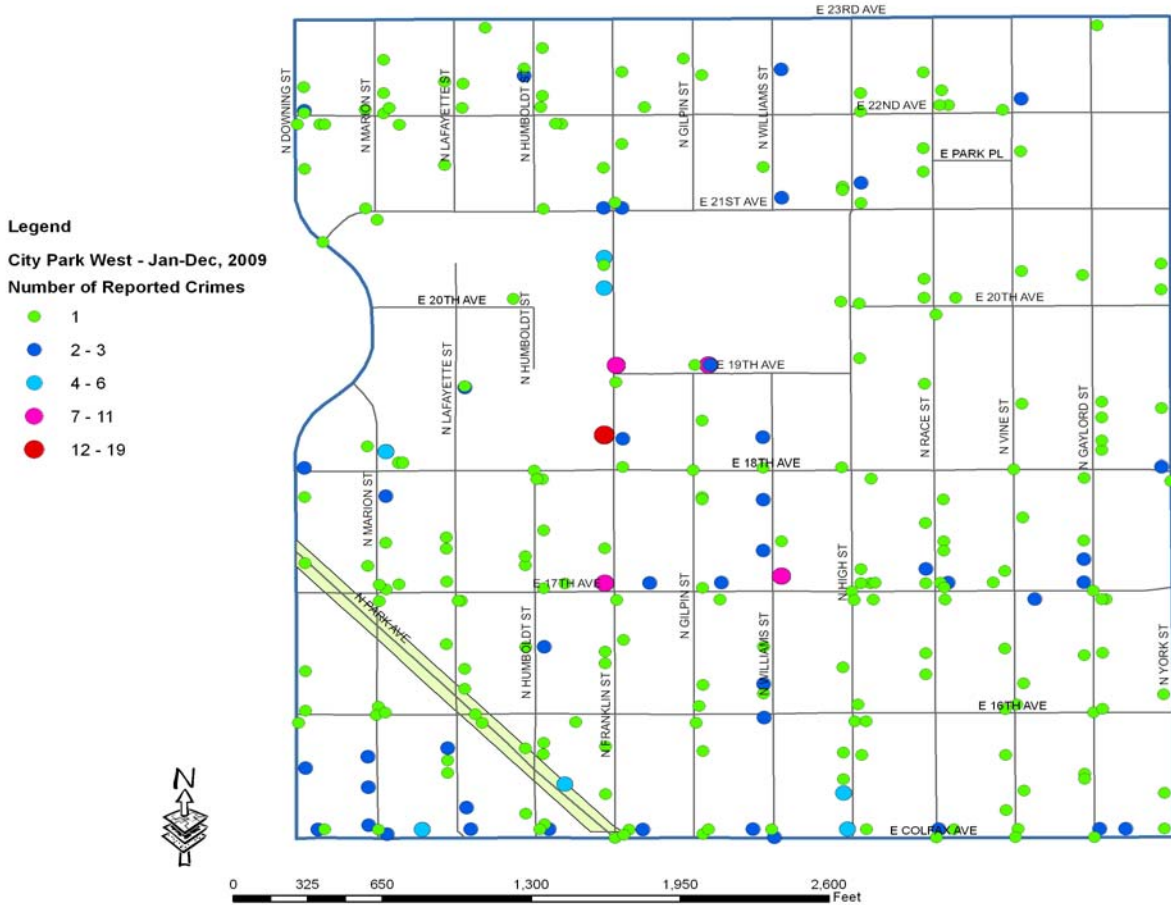

Excludes traffic accidents, traffic moving violations and other traffic offenses.

All files utilized in the creation of this report are dynamic. Dynamic files allow additions, deletions and/or modifications at any time, resulting in more complete and accurate records in the databases. Due to continuous data entry after reports are compiled, numbers may vary in previous or subsequent reports. Data downloaded 01/08/2010.