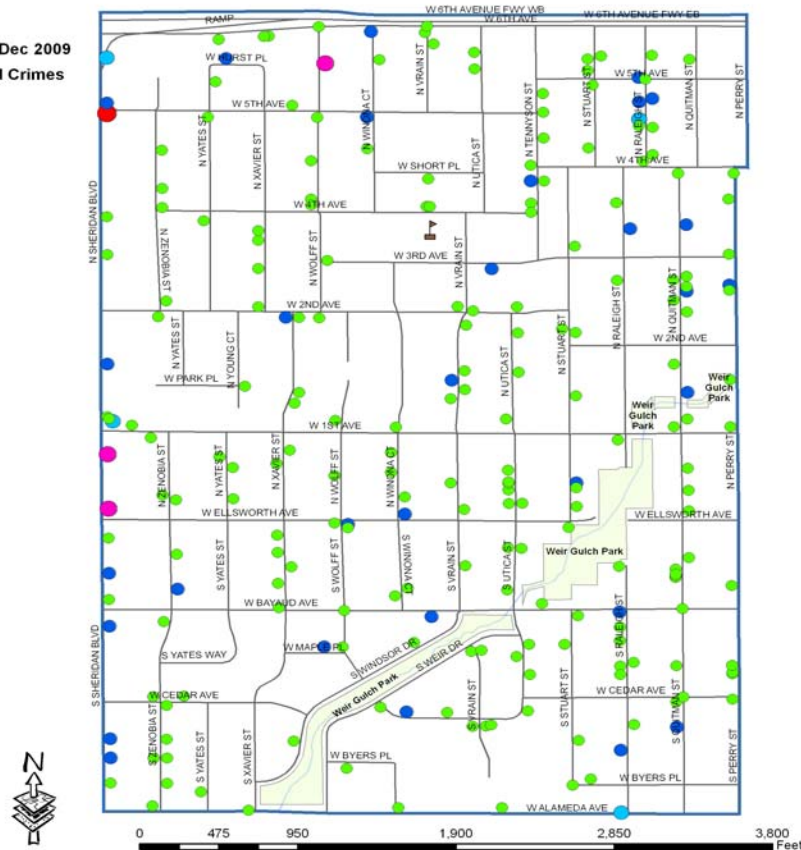

Excludes traffic accidents, traffic moving violations and other traffic offenses.

Legend

Barnum West - Jan-Dec 2009

Number of Reported Crimes

- 1
- 2
- 3
- 4
- 5 - 7

All files utilized in the creation of this report are dynamic. Dynamic files allow additions, deletions and/or modifications at any time, resulting in more complete and accurate records in the databases. Due to continuous data entry after reports are compiled, numbers may vary in previous or subsequent reports. Data downloaded 01/08/2010.