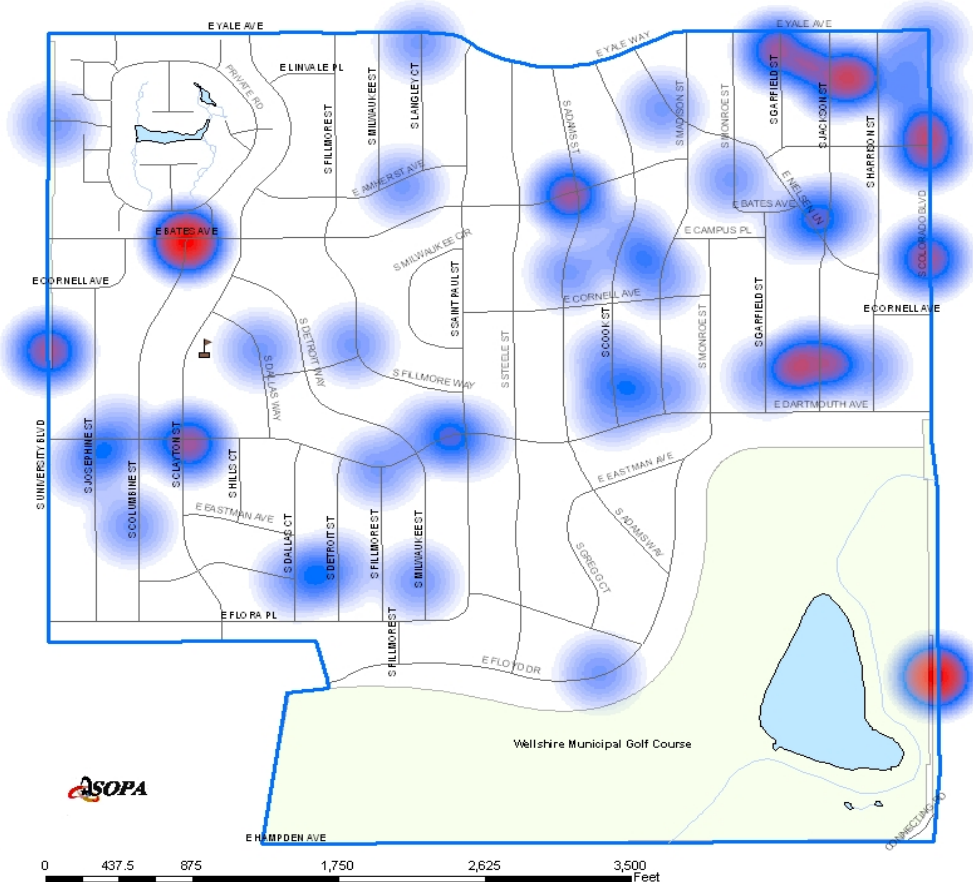

WELLSHIRE REPORTED OFFENSES

WELLSHIRE

TYPE OF CRIME		Jan-Dec, 2007		Jan-Dec, 2008		CHANGE	
		#	%	#	%	#	%
Part 1 Persons	Homicide	0	0.0%	0	0.0%	0	NA
	Sexual Assault	0	0.0%	0	0.0%	0	NA
	Robbery	1	2.0%	2	3.8%	1	100.0%
	Aggravated Assault	1	2.0%	1	1.9%	0	0.0%
SUBTOTAL		2	3.9%	3	5.8%	1	50.0%
Part 1 Property	Burglary	13	25.5%	19	36.5%	6	46.2%
	Larceny (Except Theft from Motor Veh)	5	9.8%	5	9.6%	0	0.0%
	Larceny (Theft from Motor Vehicle)	14	27.5%	12	23.1%	-2	-14.3%
	Auto Theft	6	11.8%	4	7.7%	-2	-33.3%
	Arson	1	2.0%	0	0.0%	-1	-100.0%
SUBTOTAL		39	76.5%	40	76.9%	1	2.6%
PART 1 TOTAL		41	80.4%	43	82.7%	2	4.9%
Other Crimes Against Persons	Other Assaults	0	0.0%	0	0.0%	0	NA
	Other Sex Offenses	0	0.0%	0	0.0%	0	NA
	Against Family/Child	0	0.0%	0	0.0%	0	NA
SUBTOTAL		0	0.0%	0	0.0%	0	NA
Public Disorder Crimes	Criminal Mischief	6	11.8%	9	17.3%	3	50.0%
	Prostitution and Commercialized Vice	0	0.0%	0	0.0%	0	NA
	Disorderly Conduct	2	3.9%	0	0.0%	-2	-100.0%
SUBTOTAL		8	15.7%	9	17.3%	1	12.5%
Drug and Alcohol	Drug Abuse Violations	0	0.0%	0	0.0%	0	NA
	Liquor Law Violations	0	0.0%	0	0.0%	0	NA
SUBTOTAL		0	0.0%	0	0.0%	0	NA
White Collar Crimes	Forgery and Counterfeiting	1	2.0%	0	0.0%	-1	-100.0%
	Fraud	0	0.0%	0	0.0%	0	NA
	Embezzlement	0	0.0%	0	0.0%	0	NA
SUBTOTAL		1	2.0%	0	0.0%	-1	-100.0%
All Other Crimes	Stolen Property	0	0.0%	0	0.0%	0	NA
	Weapons	0	0.0%	0	0.0%	0	NA
	All Other Offenses	1	2.0%	0	0.0%	-1	-100.0%
SUBTOTAL		1	2.0%	0	0.0%	-1	-100.0%
PART 2 TOTAL		10	19.6%	9	17.3%	-1	-10.0%
TOTAL		51	100.0%	52	100.0%	1	2.0%

Legend

Wellshire - Jan-Dec, 2008
Density of Reported Crime

All files utilized in the creation of this report are dynamic. Dynamic files allow additions, deletions and/or modifications at any time, resulting in more complete and accurate records in the databases. Due to continuous data entry after reports are compiled, numbers may vary in previous or subsequent reports. Data downloaded 01/07/2009.