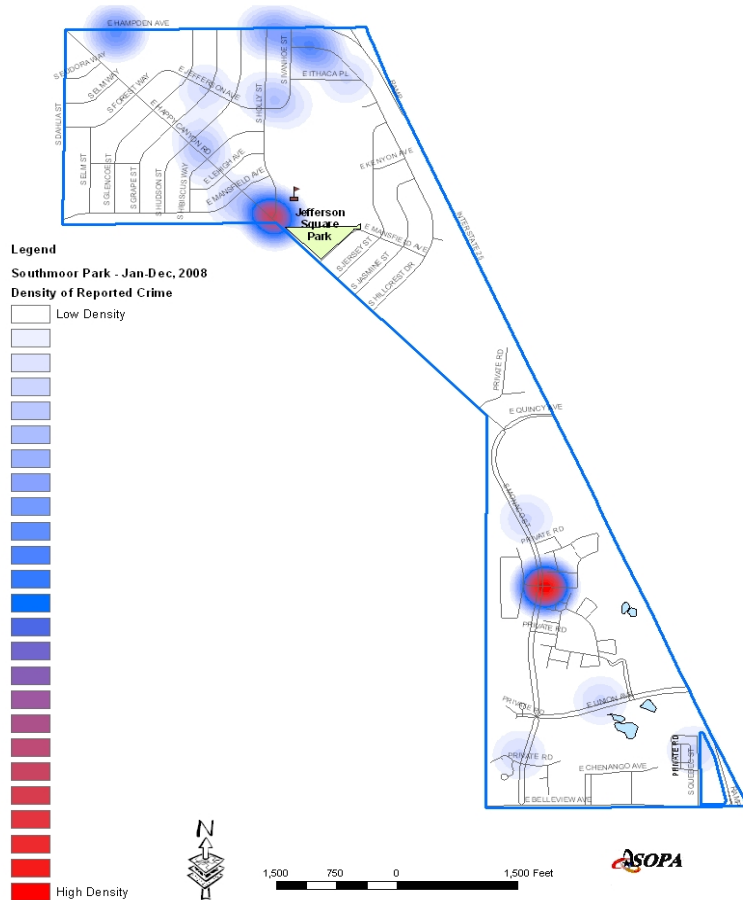

**SOUTHMOOR PARK REPORTED OFFENSES**

**SOUTHMOOR PARK**

TYPE OF CRIME		Jan-Dec, 2007		Jan-Dec, 2008		CHANGE	
		#	%	#	%	#	%
Part 1 Persons	Homicide	0	0.0%	0	0.0%	0	NA
	Sexual Assault	3	2.6%	0	0.0%	-3	-100.0%
	Robbery	0	0.0%	2	1.3%	2	NA
	Aggravated Assault	3	2.6%	3	2.0%	0	0.0%
SUBTOTAL		6	5.2%	5	3.3%	-1	-16.7%
Part 1 Property	Burglary	23	19.8%	39	25.8%	16	69.6%
	Larceny (Except Theft from Motor Veh)	26	22.4%	32	21.2%	6	23.1%
	Larceny (Theft from Motor Vehicle)	29	25.0%	20	13.2%	-9	-31.0%
	Auto Theft	6	5.2%	10	6.6%	4	66.7%
	Arson	0	0.0%	0	0.0%	0	NA
SUBTOTAL		84	72.4%	101	66.9%	17	20.2%
<b>PART 1 TOTAL</b>		<b>90</b>	<b>77.6%</b>	<b>106</b>	<b>70.2%</b>	<b>16</b>	<b>17.8%</b>
Other Crimes Against Persons	Other Assaults	3	2.6%	8	5.3%	5	166.7%
	Other Sex Offenses	2	1.7%	4	2.6%	2	100.0%
	Against Family/Child	1	0.9%	1	0.7%	0	0.0%
SUBTOTAL		6	5.2%	13	8.6%	7	116.7%
Public Disorder Crimes	Criminal Mischief	5	4.3%	14	9.3%	9	180.0%
	Prostitution and Commercialized Vice	0	0.0%	0	0.0%	0	NA
	Disorderly Conduct	4	3.4%	5	3.3%	1	25.0%
SUBTOTAL		9	7.8%	19	12.6%	10	111.1%
Drug and Alcohol	Drug Abuse Violations	5	4.3%	4	2.6%	-1	-20.0%
	Liquor Law Violations	0	0.0%	0	0.0%	0	NA
SUBTOTAL		5	4.3%	4	2.6%	-1	-20.0%
White Collar Crimes	Forgery and Counterfeiting	0	0.0%	0	0.0%	0	NA
	Fraud	0	0.0%	7	4.6%	7	NA
	Embezzlement	0	0.0%	0	0.0%	0	NA
SUBTOTAL		0	0.0%	7	4.6%	7	NA
All Other Crimes	Stolen Property	1	0.9%	0	0.0%	-1	-100.0%
	Weapons	4	3.4%	2	1.3%	-2	-50.0%
	All Other Offenses	1	0.9%	0	0.0%	-1	-100.0%
SUBTOTAL		6	5.2%	2	1.3%	-4	-66.7%
<b>PART 2 TOTAL</b>		<b>26</b>	<b>22.4%</b>	<b>45</b>	<b>29.8%</b>	<b>19</b>	<b>73.1%</b>
<b>TOTAL</b>		<b>116</b>	<b>100.0%</b>	<b>151</b>	<b>100.0%</b>	<b>35</b>	<b>30.2%</b>