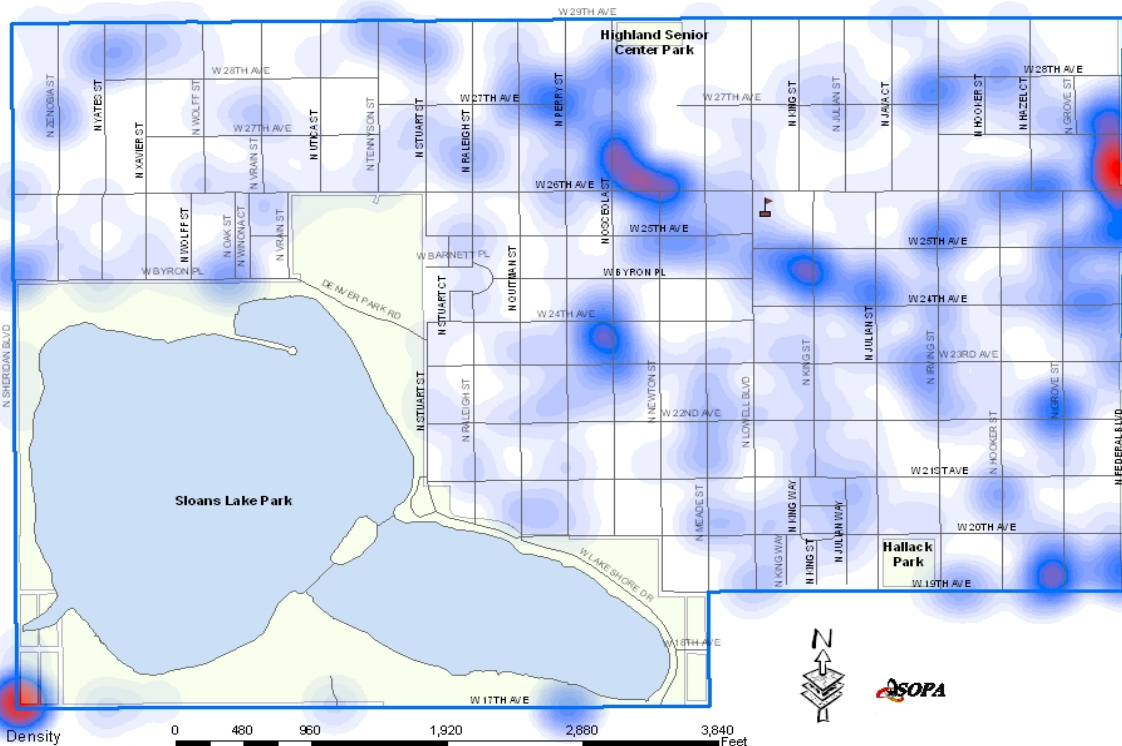

SLOAN LAKE REPORTED OFFENSES

SLOAN LAKE

TYPE OF CRIME		Jan-Dec, 2007		Jan-Dec, 2008		CHANGE	
		#	%	#	%	#	%
Part 1 Persons	Homicide	1	0.2%	0	0.0%	-1	-100.0%
	Sexual Assault	2	0.4%	4	0.9%	2	100.0%
	Robbery	7	1.6%	8	1.8%	1	14.3%
	Aggravated Assault	16	3.6%	19	4.2%	3	18.8%
SUBTOTAL		26	5.8%	31	6.9%	5	19.2%
Part 1 Property	Burglary	92	20.5%	85	19.0%	-7	-7.6%
	Larceny (Except Theft from Motor Veh)	37	8.3%	46	10.3%	9	24.3%
	Larceny (Theft from Motor Vehicle)	97	21.7%	94	21.0%	-3	-3.1%
	Auto Theft	47	10.5%	49	10.9%	2	4.3%
	Arson	0	0.0%	3	0.7%	3	NA
SUBTOTAL		273	60.9%	277	61.8%	4	1.5%
PART 1 TOTAL		299	66.7%	308	68.8%	9	3.0%
Other Crimes Against Persons	Other Assaults	18	4.0%	14	3.1%	-4	-22.2%
	Other Sex Offenses	8	1.8%	7	1.6%	-1	-12.5%
	Against Family/Child	6	1.3%	3	0.7%	-3	-50.0%
SUBTOTAL		32	7.1%	24	5.4%	-8	-25.0%
Public Disorder Crimes	Criminal Mischief	86	19.2%	81	18.1%	-5	-5.8%
	Prostitution and Commercialized Vice	0	0.0%	0	0.0%	0	NA
	Disorderly Conduct	2	0.4%	8	1.8%	6	300.0%
SUBTOTAL		88	19.6%	89	19.9%	1	1.1%
Drug and Alcohol	Drug Abuse Violations	8	1.8%	12	2.7%	4	50.0%
	Liquor Law Violations	0	0.0%	0	0.0%	0	NA
SUBTOTAL		8	1.8%	12	2.7%	4	50.0%
White Collar Crimes	Forgery and Counterfeiting	3	0.7%	2	0.4%	-1	-33.3%
	Fraud	10	2.2%	12	2.7%	2	20.0%
	Embezzlement	0	0.0%	0	0.0%	0	NA
SUBTOTAL		13	2.9%	14	3.1%	1	7.7%
All Other Crimes	Stolen Property	0	0.0%	0	0.0%	0	NA
	Weapons	1	0.2%	0	0.0%	-1	-100.0%
	All Other Offenses	7	1.6%	1	0.2%	-6	-85.7%
SUBTOTAL		8	1.8%	1	0.2%	-7	-87.5%
PART 2 TOTAL		149	33.3%	140	31.3%	-9	-6.0%
TOTAL		448	100.0%	448	100.0%	0	0.0%

Legend

Sloan Lake - Jan-Dec, 2008

Density of Reported Crime

Low Density

All files utilized in the creation of this report are dynamic. Dynamic files allow additions, deletions and/or modifications at any time, resulting in more complete and accurate records in the databases. Due to continuous data entry after reports are compiled, numbers may vary in previous or subsequent reports. Data downloaded 01/07/2009.