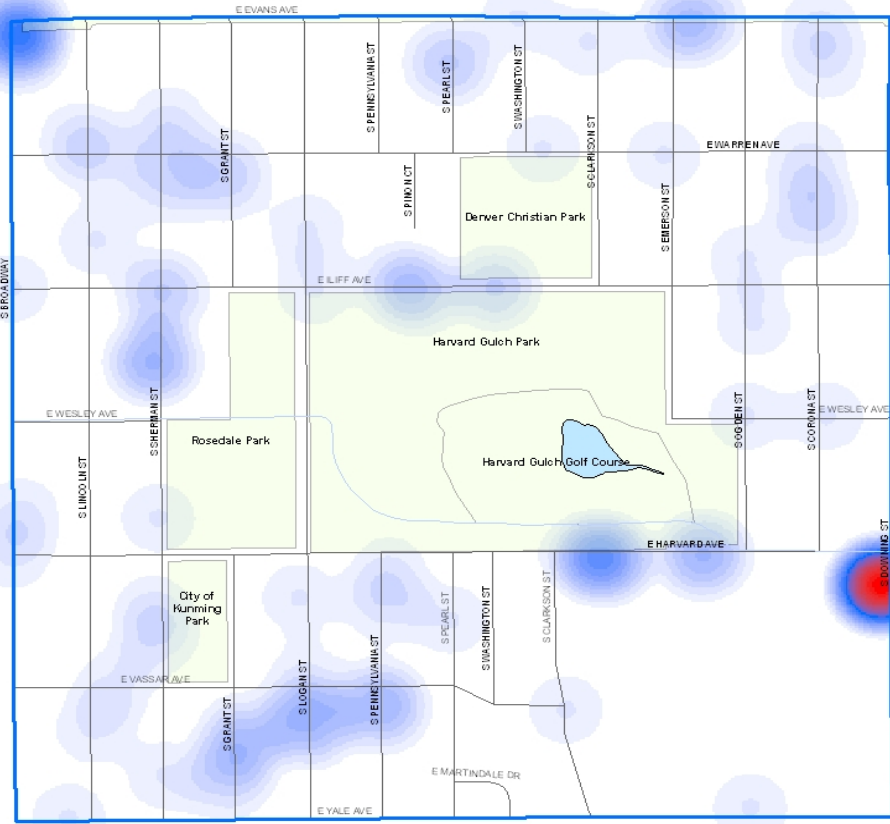

ROSEDALE REPORTED OFFENSES

ROSEDALE

TYPE OF CRIME		Jan-Dec, 2007		Jan-Dec, 2008		CHANGE	
		#	%	#	%	#	%
Part 1 Persons	Homicide	0	0.0%	0	0.0%	0	NA
	Sexual Assault	2	1.3%	1	1.1%	-1	-50.0%
	Robbery	1	0.7%	2	2.2%	1	100.0%
	Aggravated Assault	3	2.0%	3	3.3%	0	0.0%
SUBTOTAL		6	4.0%	6	6.6%	0	0.0%
Part 1 Property	Burglary	28	18.5%	10	11.0%	-18	-64.3%
	Larceny (Except Theft from Motor Veh)	21	13.9%	15	16.5%	-6	-28.6%
	Larceny (Theft from Motor Vehicle)	31	20.5%	13	14.3%	-18	-58.1%
	Auto Theft	20	13.2%	10	11.0%	-10	-50.0%
	Arson	0	0.0%	0	0.0%	0	NA
SUBTOTAL		100	66.2%	48	52.7%	-52	-52.0%
PART 1 TOTAL		106	70.2%	54	59.3%	-52	-49.1%
Other Crimes Against Persons	Other Assaults	4	2.6%	5	5.5%	1	25.0%
	Other Sex Offenses	1	0.7%	3	3.3%	2	200.0%
	Against Family/Child	1	0.7%	1	1.1%	0	0.0%
SUBTOTAL		6	4.0%	9	9.9%	3	50.0%
Public Disorder Crimes	Criminal Mischief	24	15.9%	12	13.2%	-12	-50.0%
	Prostitution and Commercialized Vice	0	0.0%	0	0.0%	0	NA
	Disorderly Conduct	4	2.6%	4	4.4%	0	0.0%
SUBTOTAL		28	18.5%	16	17.6%	-12	-42.9%
Drug and Alcohol	Drug Abuse Violations	3	2.0%	5	5.5%	2	66.7%
	Liquor Law Violations	0	0.0%	0	0.0%	0	NA
SUBTOTAL		3	2.0%	5	5.5%	2	66.7%
White Collar Crimes	Forgery and Counterfeiting	0	0.0%	0	0.0%	0	NA
	Fraud	6	4.0%	4	4.4%	-2	-33.3%
	Embezzlement	0	0.0%	0	0.0%	0	NA
SUBTOTAL		6	4.0%	4	4.4%	-2	-33.3%
All Other Crimes	Stolen Property	1	0.7%	0	0.0%	-1	-100.0%
	Weapons	0	0.0%	0	0.0%	0	NA
	All Other Offenses	1	0.7%	3	3.3%	2	200.0%
SUBTOTAL		2	1.3%	3	3.3%	1	50.0%
PART 2 TOTAL		45	29.8%	37	40.7%	-8	-17.8%
TOTAL		151	100.0%	91	100.0%	-60	-39.7%

Legend

Rosedale - Jan-Dec, 2008
Density of Reported Crime

Low Density

All files utilized in the creation of this report are dynamic. Dynamic files allow additions, deletions and/or modifications at any time, resulting in more complete and accurate records in the databases. Due to continuous data entry after reports are compiled, numbers may vary in previous or subsequent reports. Data downloaded 01/07/2009.