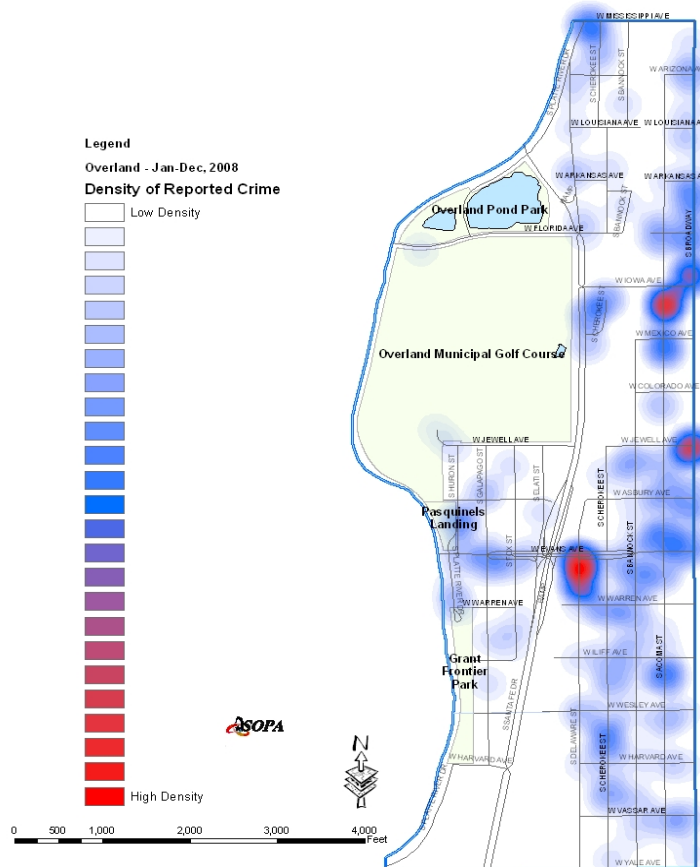

OVERLAND REPORTED OFFENSES

OVERLAND

TYPE OF CRIME		Jan-Dec, 2007		Jan-Dec, 2008		CHANGE	
		#	%	#	%	#	%
Part 1 Persons	Homicide	0	0.0%	0	0.0%	0	NA
	Sexual Assault	2	1.0%	1	0.5%	-1	-50.0%
	Robbery	1	0.5%	6	2.9%	5	500.0%
	Aggravated Assault	5	2.4%	8	3.9%	3	60.0%
SUBTOTAL		8	3.9%	15	7.3%	7	87.5%
Part 1 Property	Burglary	31	15.0%	19	9.3%	-12	-38.7%
	Larceny (Except Theft from Motor Veh)	25	12.1%	42	20.5%	17	68.0%
	Larceny (Theft from Motor Vehicle)	32	15.5%	28	13.7%	-4	-12.5%
	Auto Theft	47	22.8%	26	12.7%	-21	-44.7%
	Arson	1	0.5%	1	0.5%	0	0.0%
SUBTOTAL		136	66.0%	116	56.6%	-20	-14.7%
<b>PART 1 TOTAL</b>		<b>144</b>	<b>69.9%</b>	<b>131</b>	<b>63.9%</b>	<b>-13</b>	<b>-9.0%</b>
Other Crimes Against Persons	Other Assaults	12	5.8%	8	3.9%	-4	-33.3%
	Other Sex Offenses	0	0.0%	1	0.5%	1	NA
	Against Family/Child	1	0.5%	1	0.5%	0	0.0%
SUBTOTAL		13	6.3%	10	4.9%	-3	-23.1%
Public Disorder Crimes	Criminal Mischief	22	10.7%	43	21.0%	21	95.5%
	Prostitution and Commercialized Vice	0	0.0%	0	0.0%	0	NA
	Disorderly Conduct	1	0.5%	1	0.5%	0	0.0%
SUBTOTAL		23	11.2%	44	21.5%	21	91.3%
Drug and Alcohol	Drug Abuse Violations	10	4.9%	11	5.4%	1	10.0%
	Liquor Law Violations	0	0.0%	0	0.0%	0	NA
SUBTOTAL		10	4.9%	11	5.4%	1	10.0%
White Collar Crimes	Forgery and Counterfeiting	1	0.5%	1	0.5%	0	0.0%
	Fraud	10	4.9%	6	2.9%	-4	-40.0%
	Embezzlement	0	0.0%	0	0.0%	0	NA
SUBTOTAL		11	5.3%	7	3.4%	-4	-36.4%
All Other Crimes	Stolen Property	0	0.0%	0	0.0%	0	NA
	Weapons	2	1.0%	0	0.0%	-2	-100.0%
	All Other Offenses	3	1.5%	2	1.0%	-1	-33.3%
SUBTOTAL		5	2.4%	2	1.0%	-3	-60.0%
<b>PART 2 TOTAL</b>		<b>62</b>	<b>30.1%</b>	<b>74</b>	<b>36.1%</b>	<b>12</b>	<b>19.4%</b>
<b>TOTAL</b>		<b>206</b>	<b>100.0%</b>	<b>205</b>	<b>100.0%</b>	<b>-1</b>	<b>-0.5%</b>