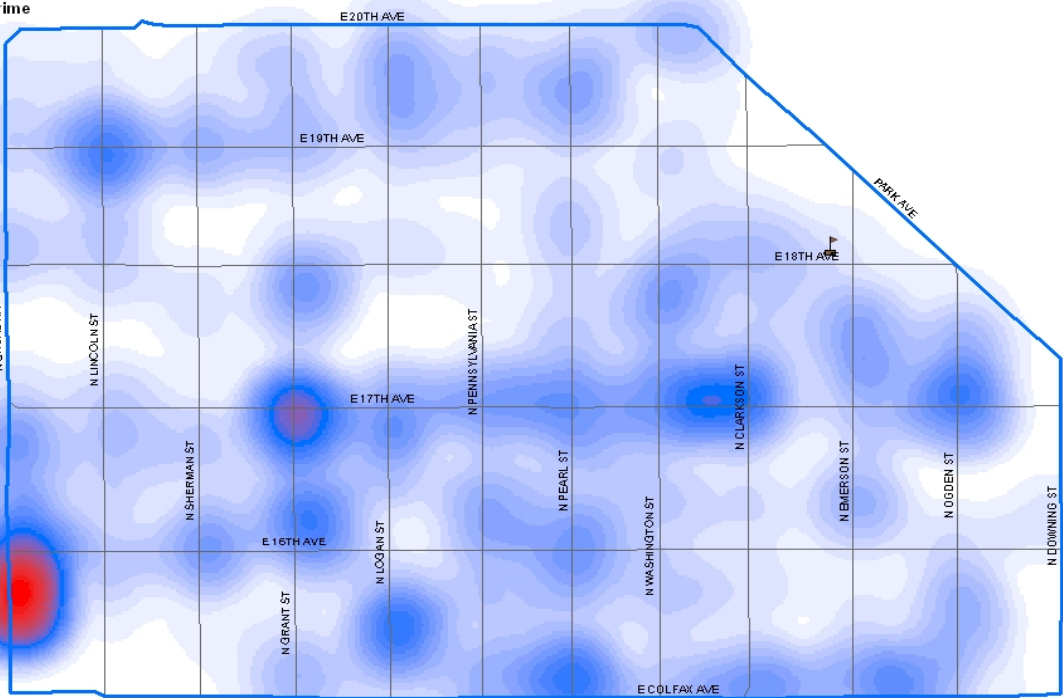

Legend

North Capitol Hill - Jan-Dec, 2008

Density of Reported Crime

Low Density

High Density

All files utilized in the creation of this report are dynamic. Dynamic files allow additions, deletions and/or modifications at any time, resulting in more complete and accurate records in the databases. Due to continuous data entry after reports are compiled, numbers may vary in previous or subsequent reports. Data downloaded 01/08/2009.